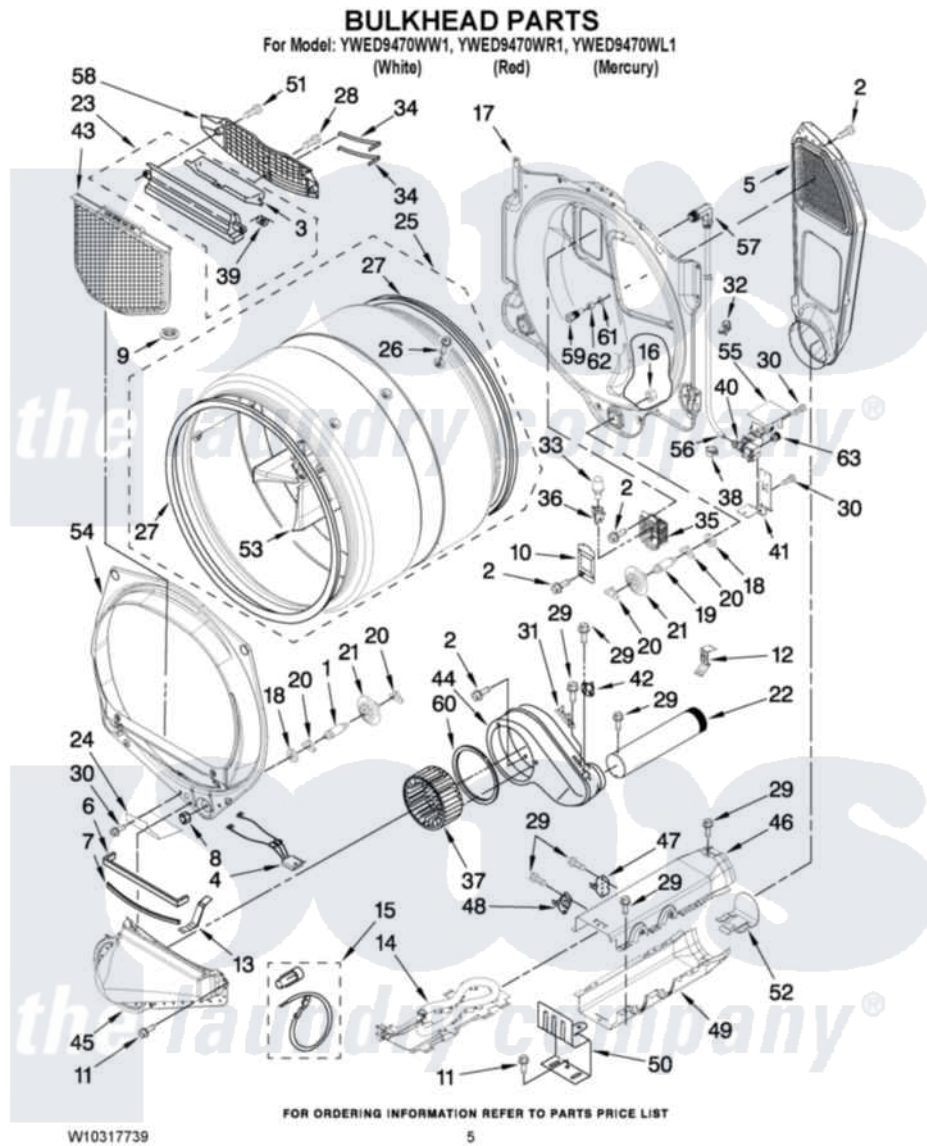

Whirlpool YWED9470WR1 03 - BULKHEAD PARTS

Whirlpool Residential Whirlpool YWED9470WR1 Dryer Parts Parts Diagram 03 - BULKHEAD PARTS
Click on the part number to view part

Item	Original Part Number	Replaced By	Status	Part Description
1	8575324	W10359271		Shaft, Drum Roller Threads
2	3390647	488729		Screw
3	W10153413			Door, Lint Screen
4	3406653			Harness, Sensor
5	697354	3387911		Duct-Air
6	697813			Seal, Outlet Housing
7	697814	697813		Seal, Outlet Housing
8	3934666	W10080210		Nut, 3/8 X 16
9	W10128544			Housing-Outlet
10	3402841	8532165		Lens, Drum Light
11	489463			Screw, 8-18 X 1/16
12	8572105			Retainer, Toe Panel
13	8066208			Clip-Exhaust
14	8544771			Heater Element
15	279457			Wire Kit, Terminal
16	W10001120	W10080190		Nut, 3/8-16