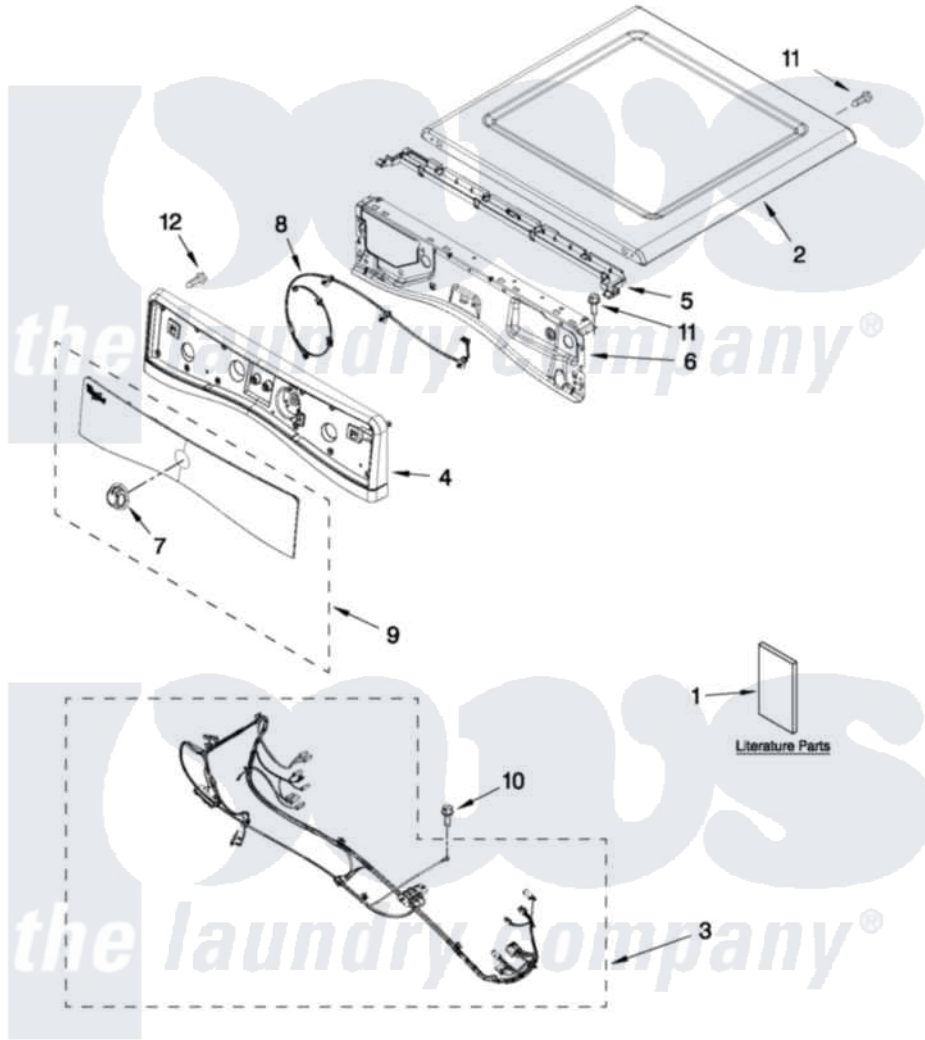

Whirlpool YWED94HEAC0 01 - TOP AND CONSOLE PARTS

TOP AND CONSOLE PARTS

For Models: YWED94HEAW0, YWED94HEAC0
(White) (Chrome Shadow)

27" ELECTRIC DRYER

FOR ORDERING INFORMATION REFER TO PARTS PRICE LIST

6-12 Litho in U.S.A. (BMN) (psw)

1

Part No. W10520386 Rev. A

Whirlpool Residential Whirlpool YWED94HEAC0 Dryer Parts Parts Diagram 01 - TOP AND CONSOLE PARTS

[Click on the part number to view part](#)

Item	Original Part Number	Replaced By	Status	Part Description
1	W10494212		Not Available	USE & CARE GUIDE
"	W10097114		Not Available	INSTALLATION INSTRUCTIONS
"	W10508900		Not Available	INSTALLATION, INSTRUCTION
2	W10208383			Top
"	W10460919			Top
3	W10441590		Not Available	TOP (HARNES, MAIN)
4	W10446407			Panel, Console
"	W10463687			Panel, Console
5	W10259210			Water Channel
6	W10208198			Bracket, Console
7	W10391535		Not Available	KNOB, CONTROL
8	W10443062			Cable, UI
9	W10391528			IML Assembly
"	W10463673			IML Assembly
10	693995			Screw, Hex Head