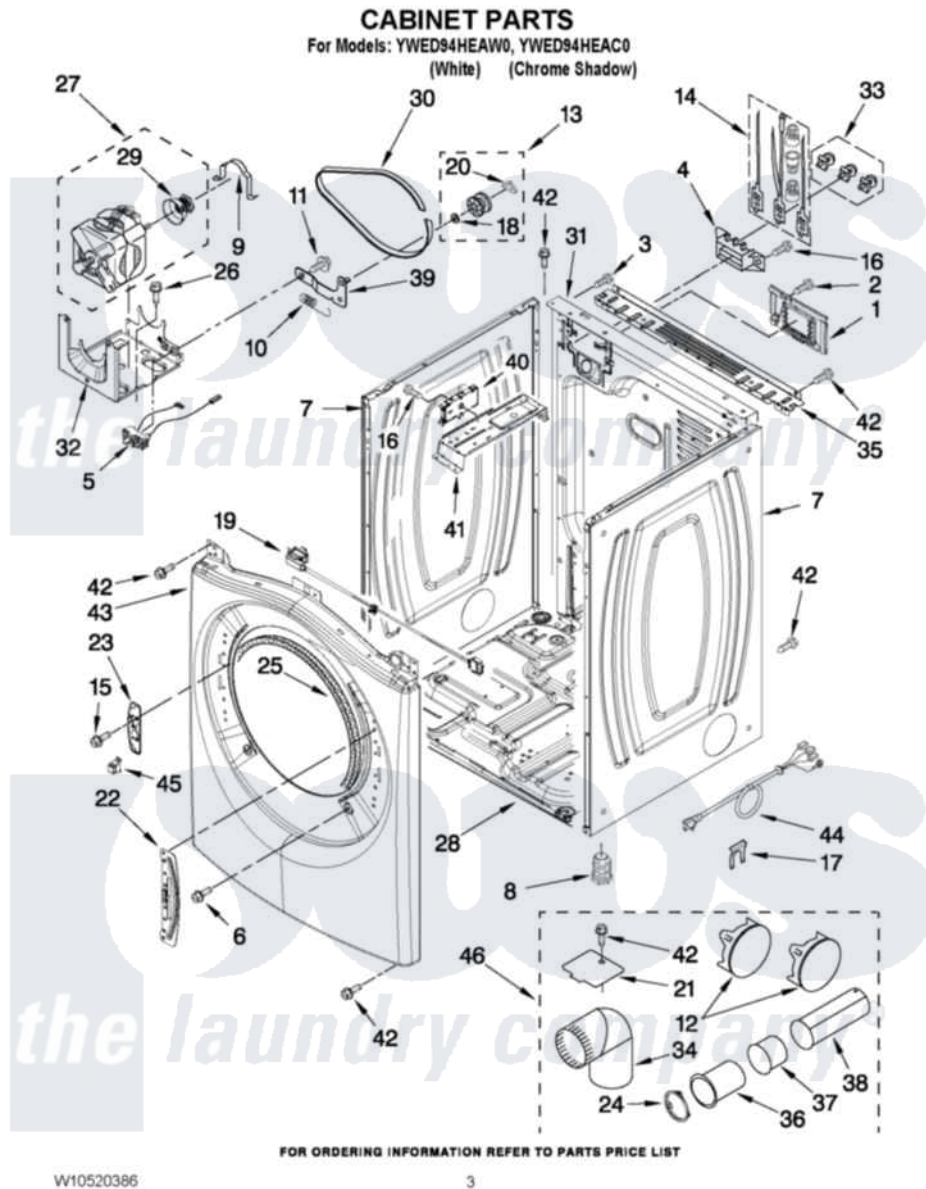

Whirlpool YWED94HEAC0 02 - CABINET PARTS

W10520386

3

Whirlpool [Residential Whirlpool YWED94HEAC0 Dryer Parts](#) Parts Diagram 02 - CABINET PARTS
Click on the part number to view part

Item	Original Part Number	Replaced By	Status	Part Description
1	W10316167			Cover,
2	3390631			Screw, 10-16 X 3/8
3	8533974	4331106		Screw, No.10-32 X 7/16
4	3397659			Block, Terminal
5	W10411936			Switch, Broken Belt
6	3357011	308685		Side Trim)
7	W10468495			Panel, Side
"	W10468496			Panel, Side
8	3392100	49621		Feet-Leveling
NI	279810			Foot-Optional
9	W10121316			Plug, Multivent
10	W10446781			Spring, Idler
11	3389420			Retainer-Idler 1/4-20 X 1/16
12	W10404617			Plug, Multivent
13	3388672	279640		Pulley-ldr
14	279318			Terminal Tinned And Brass Panel

15	W10288126		Screw, 10-32 X 1/2
16	90767		Screw, 8A X 3/8 HeX Washer Head Tapping
17	694415		Clip, Strain Relief
18	W10121334		Washer, Thrust
19	W10350906		Door Switch Assembly
20	690997		Washer, Thrust
21	W10354249		Plate, Cover
22	W10208218		Bracket, Door Hinge
23	W10208250		Strike, Door
24	W10344699		Collar, Duct
25	3387242		Seal, Front Panel
26	343641	681414	Screw, 10AB X 1/2
27	W10396028	279787	Motor-Drive
28	8565046		(BROKEN BELT BASE, CABINET SWITCH)
29	8578220		Pulley, Motor
30	3387610	661570	Belt
31	W10487430		Panel, Rear
32	W10242878		Bracket, Motor Mounting
33	279393		Terminal Block Screw Kit
34	W10416072	Not Available	4" - 90° ELBOW
35	W10208382		Bracket, Rear Dryer
36	8563747		Exhaust Pipe Medium Pipe
37	W10331278		Exhaust Pipe
38	8563749		Exhaust Pipe
39	3388674	W10118756	Idler Bracket
40	W10495880		Control Board
41	W10259611		Bracket, Control
42	3390647	488729	Screw
43	W10363953		Front Panel
"	W10463309		Front Panel
44	3394208		Cord, Power
45	W10208401		Spring Catch Assembly
NI	W10323246		Dryer Exhaust Kit