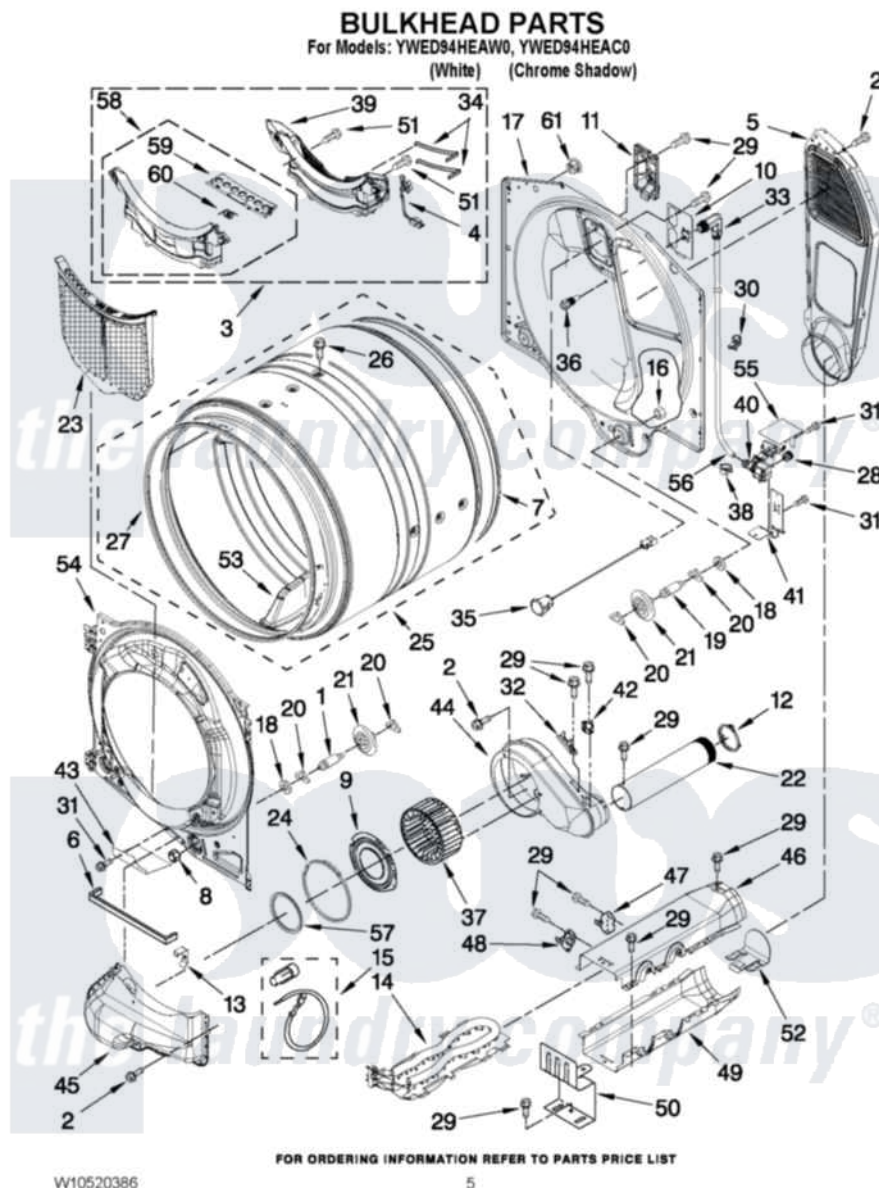

Whirlpool YWED94HEAC0 03 - BULKHEAD PARTS

Whirlpool [Residential Whirlpool YWED94HEAC0 Dryer Parts](#) Parts Diagram 03 - BULKHEAD PARTS
Click on the part number to view part

Item	Original Part Number	Replaced By	Status	Part Description
1	W10359271			Shaft, Drum Roller Threads
2	3390647	488729		Screw
3	W10219012			Outlet, Grille And Housing Assembly
4	W10298258			Harness, Sensor
5	697354	3387911		Duct-Air
6	W10211950			Seal, Outlet Housing
7	697694	280114		Seal
8	3934666	W10080210		Nut, 3/8 X 16
9	W10211901			Collar Assembly
10	W10249422			Nozzle, Bracket Rear
11	W10208422			Rear Deflector
12	W10344699			Collar, Duct
13	W10414388			Clip, Spring
14	8544772			Heater Element
15	279457			Wire Kit, Terminal
16	W10001120	W10080190		Nut, 3/8-16