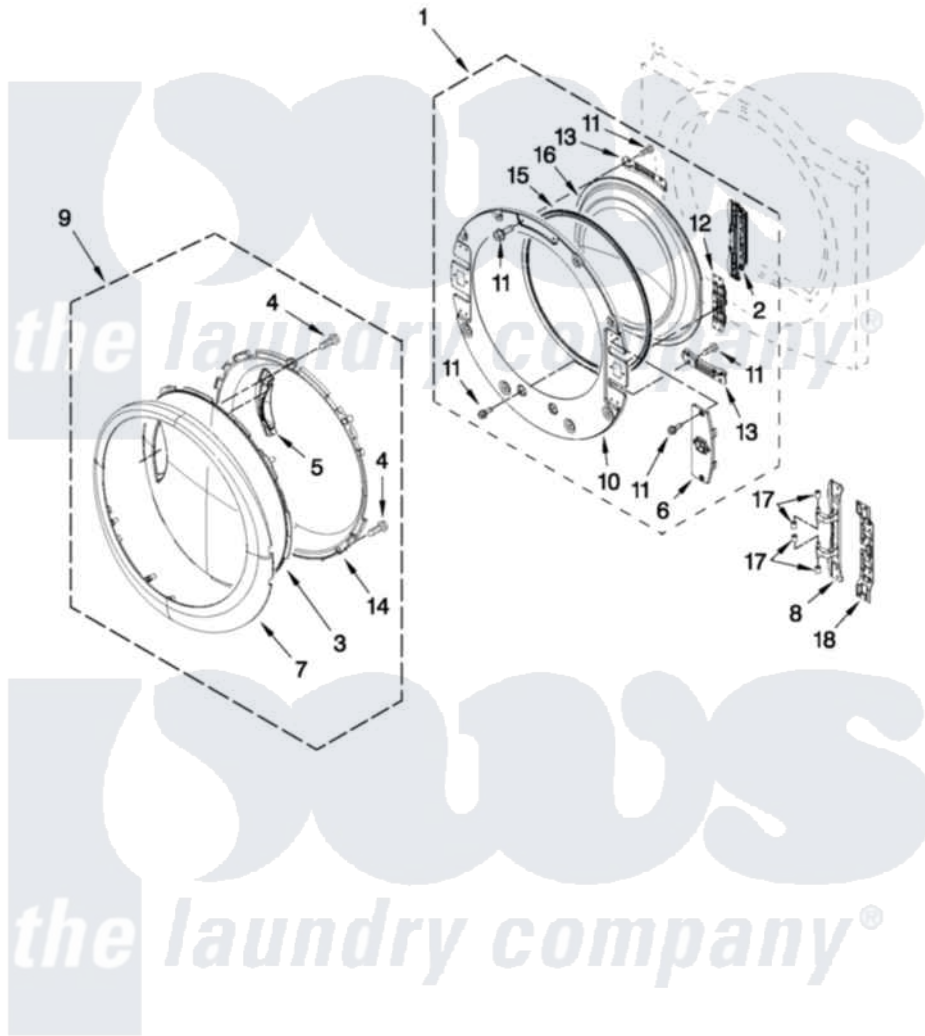

Whirlpool YWED94HEAC0 04 - DOOR PARTS

DOOR PARTS For Models: YWED94HEAW0, YWED94HEAC0 (White) (Chrome Shadow)

W10520386

FOR ORDERING INFORMATION REFER TO PARTS PRICE LIST

7

Whirlpool [Residential Whirlpool YWED94HEAC0 Dryer Parts](#) Parts Diagram 04 - DOOR PARTS
Click on the part number to view part

Item	Original Part Number	Replaced By	Status	Part Description
1	W10208266			Door, Inner Assembly
2	W10208414			Door Hinge Assembly
3	W10208270			Door, Outer Screen
4	9742177			Screw, 8-18 X .625
5	W10208411			Handle, Door
6	W10208413			Cover, Door Switch
7	W10208271			Door, Trim Ring
8	W10208415			Hinge Base
9	W10208268			Door Assembly (Outer) (Include Items, (3, 4, 5, 7 And 14)
10	W10267837			Door, Inner Assembly
11	W10288126			Screw, 10-32 X 1/2
12	W10208254			Door Inner Screw, 10-32 X 1/2
13	W10208252			Bracket, Glass
14	W10208269			Frame, Door Front Support
15	W10329710			Door Catch Assembly

16 [W10208417](#)

Window Inner Door

17 [W10208398](#)

Cap, Hinge

18 [W10208419](#)

Plate, Hinge Retainer