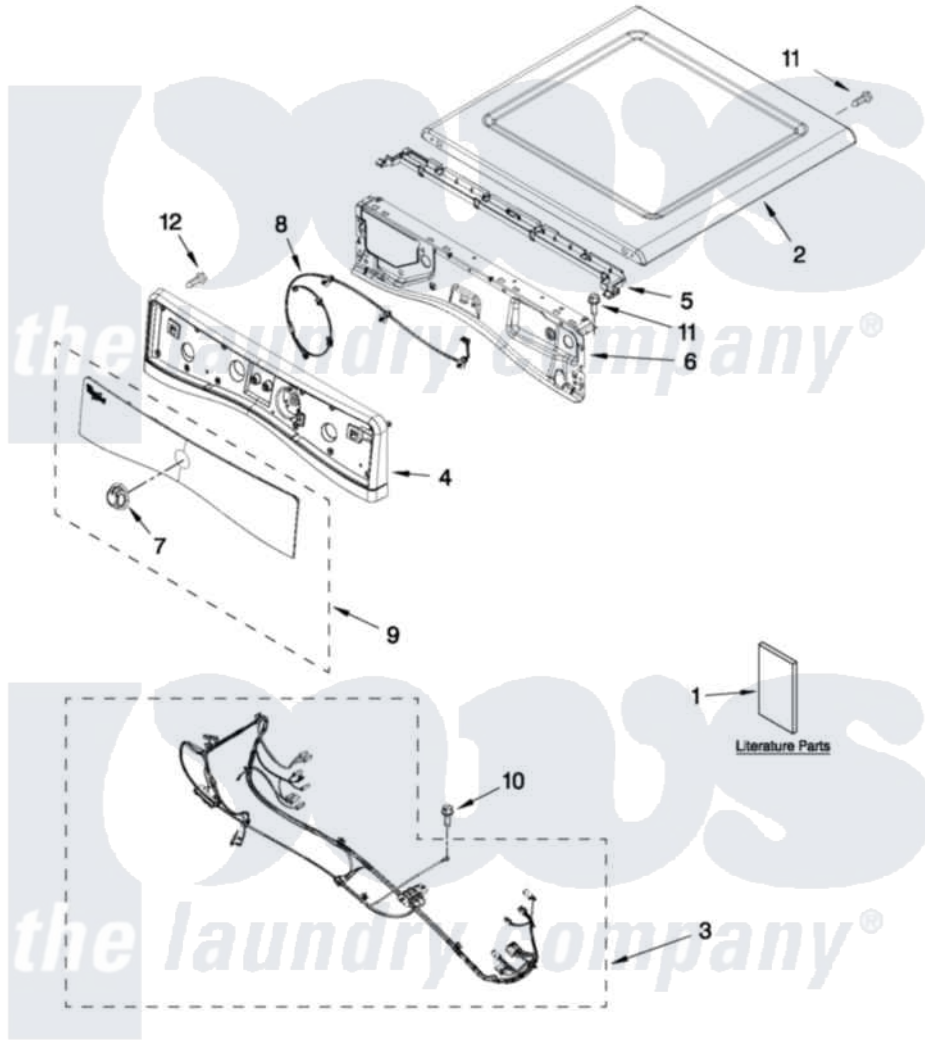

# Whirlpool YWED94HEAW0 01 - TOP AND CONSOLE PARTS

## TOP AND CONSOLE PARTS

For Models: YWED94HEAW0, YWED94HEAC0  
(White) (Chrome Shadow)

27" ELECTRIC DRYER

FOR ORDERING INFORMATION REFER TO PARTS PRICE LIST

6-12 Litho in U.S.A. (BMN) (psw)

1

Part No. W10520386 Rev. A

Whirlpool [Residential Whirlpool YWED94HEAW0 Dryer Parts](#) Parts Diagram 01 - TOP AND CONSOLE PARTS

[Click on the part number to view part](#)

Item	Original Part Number	Replaced By	Status	Part Description
1	W10494212		Not Available	USE & CARE GUIDE
"	W10097114		Not Available	INSTALLATION INSTRUCTIONS
"	W10508900		Not Available	INSTALLATION, INSTRUCTION
2	<a href="#">W10208383</a>			Top
"	<a href="#">W10460919</a>			Top
3	W10441590		Not Available	TOP (HARNES, MAIN)
4	<a href="#">W10446407</a>			Panel, Console
"	<a href="#">W10463687</a>			Panel, Console
5	<a href="#">W10259210</a>			Water Channel
6	<a href="#">W10208198</a>			Bracket, Console
7	W10391535		Not Available	KNOB, CONTROL
8	<a href="#">W10443062</a>			Cable, UI
9	<a href="#">W10391528</a>			IML Assembly
"	<a href="#">W10463673</a>			IML Assembly
10	<a href="#">693995</a>			Screw, Hex Head