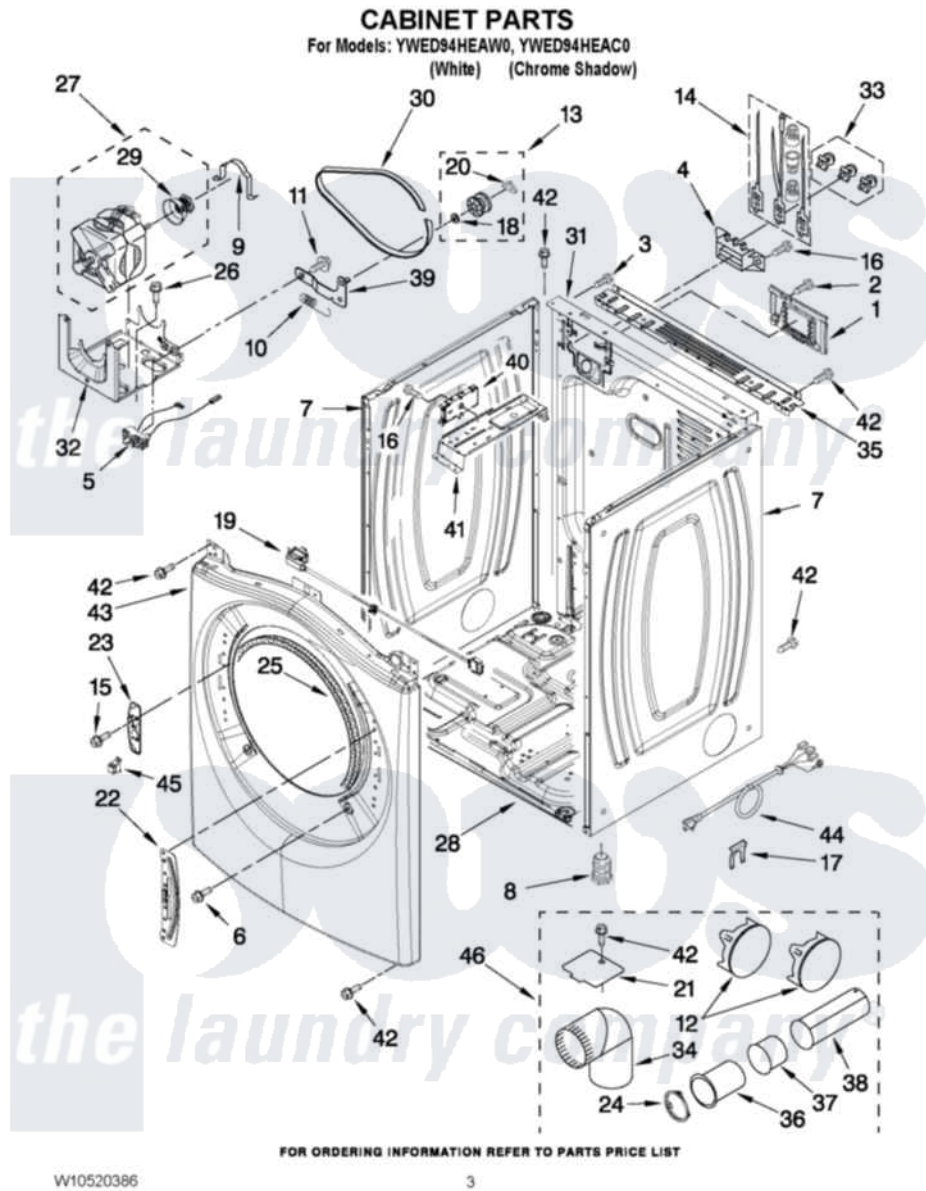

Whirlpool YWED94HEAW0 02 - CABINET PARTS

Whirlpool [Residential Whirlpool YWED94HEAW0 Dryer Parts](#) Parts Diagram 02 - CABINET PARTS
Click on the part number to view part

Item	Original Part Number	Replaced By	Status	Part Description
1	W10316167			Cover,
2	3390631			Screw, 10-16 X 3/8
3	8533974	4331106		Screw, No.10-32 X 7/16
4	3397659			Block, Terminal
5	W10411936			Switch, Broken Belt
6	3357011	308685		Side Trim)
7	W10468495			Panel, Side
"	W10468496			Panel, Side
8	3392100	49621		Feet-Leveling
NI	279810			Foot-Optional
9	W10121316			Plug, Multivent
10	W10446781			Spring, Idler
11	3389420			Retainer-Idler 1/4-20 X 1/16
12	W10404617			Plug, Multivent
13	3388672	279640		Pulley-ldr
14	279318			Terminal Tinned And Brass Panel

15	W10288126		Screw, 10-32 X 1/2
16	90767		Screw, 8A X 3/8 HeX Washer Head Tapping
17	694415		Clip, Strain Relief
18	W10121334		Washer, Thrust
19	W10350906		Door Switch Assembly
20	690997		Washer, Thrust
21	W10354249		Plate, Cover
22	W10208218		Bracket, Door Hinge
23	W10208250		Strike, Door
24	W10344699		Collar, Duct
25	3387242		Seal, Front Panel
26	343641	681414	Screw, 10AB X 1/2
27	W10396028	279787	Motor-Drive
28	8565046		(BROKEN BELT BASE, CABINET SWITCH)
29	8578220		Pulley, Motor
30	3387610	661570	Belt
31	W10487430		Panel, Rear
32	W10242878		Bracket, Motor Mounting
33	279393		Terminal Block Screw Kit
34	W10416072	Not Available	4" - 90° ELBOW
35	W10208382		Bracket, Rear Dryer
36	8563747		Exhaust Pipe Medium Pipe
37	W10331278		Exhaust Pipe
38	8563749		Exhaust Pipe
39	3388674	W10118756	Idler Bracket
40	W10495880		Control Board
41	W10259611		Bracket, Control
42	3390647	488729	Screw
43	W10363953		Front Panel
"	W10463309		Front Panel
44	3394208		Cord, Power
45	W10208401		Spring Catch Assembly
NI	W10323246		Dryer Exhaust Kit