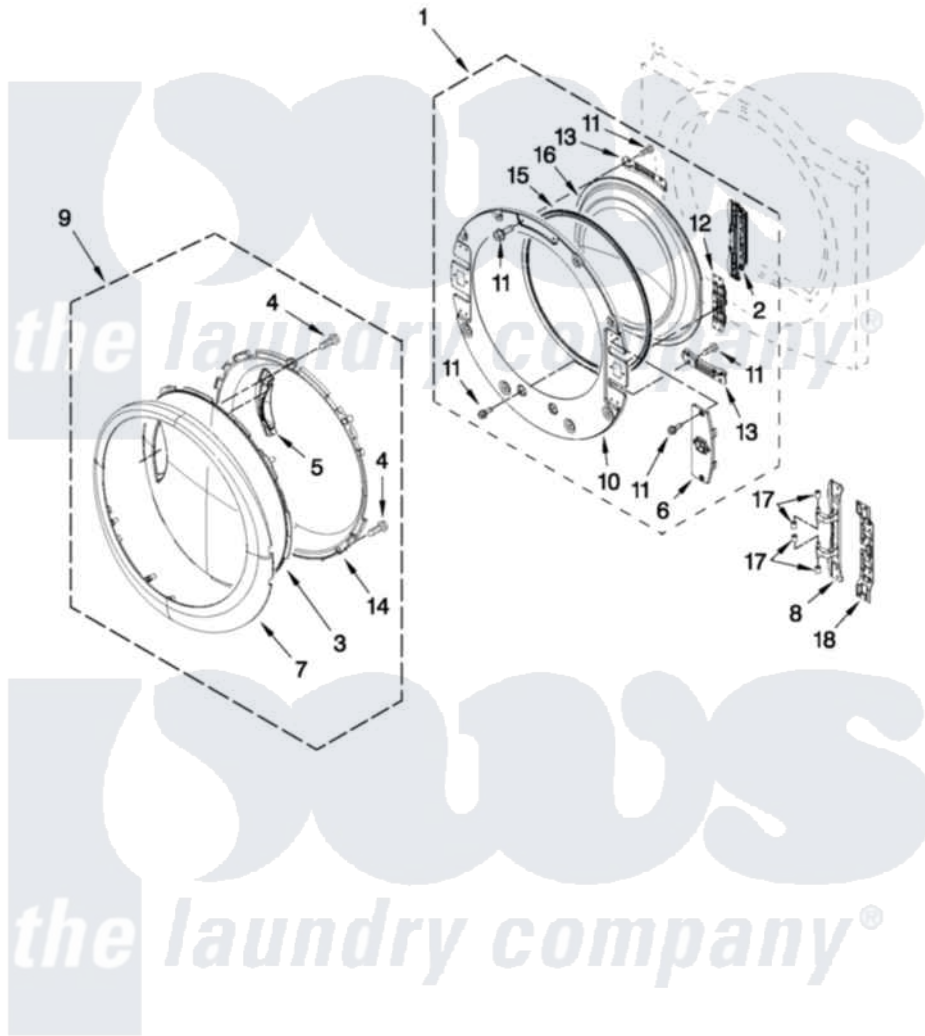

Whirlpool YWED94HEAW0 04 - DOOR PARTS

DOOR PARTS For Models: YWED94HEAW0, YWED94HEAC0 (White) (Chrome Shadow)

FOR ORDERING INFORMATION REFER TO PARTS PRICE LIST

W10520386

7

Whirlpool [Residential Whirlpool YWED94HEAW0 Dryer Parts](#) Parts Diagram 04 - DOOR PARTS
Click on the part number to view part

Item	Original Part Number	Replaced By	Status	Part Description
1	W10208266			Door, Inner Assembly
2	W10208414			Door Hinge Assembly
3	W10208270			Door, Outer Screen
4	9742177			Screw, 8-18 X .625
5	W10208411			Handle, Door
6	W10208413			Cover, Door Switch
7	W10208271			Door, Trim Ring
8	W10208415			Hinge Base
9	W10208268			Door Assembly (Outer) (Include Items, (3, 4, 5, 7 And 14)
10	W10267837			Door, Inner Assembly
11	W10288126			Screw, 10-32 X 1/2
12	W10208254			Door Inner Screw, 10-32 X 1/2
13	W10208252			Bracket, Glass
14	W10208269			Frame, Door Front Support
15	W10329710			Door Catch Assembly

16 [W10208417](#)

Window Inner Door

17 [W10208398](#)

Cap, Hinge

18 [W10208419](#)

Plate, Hinge Retainer