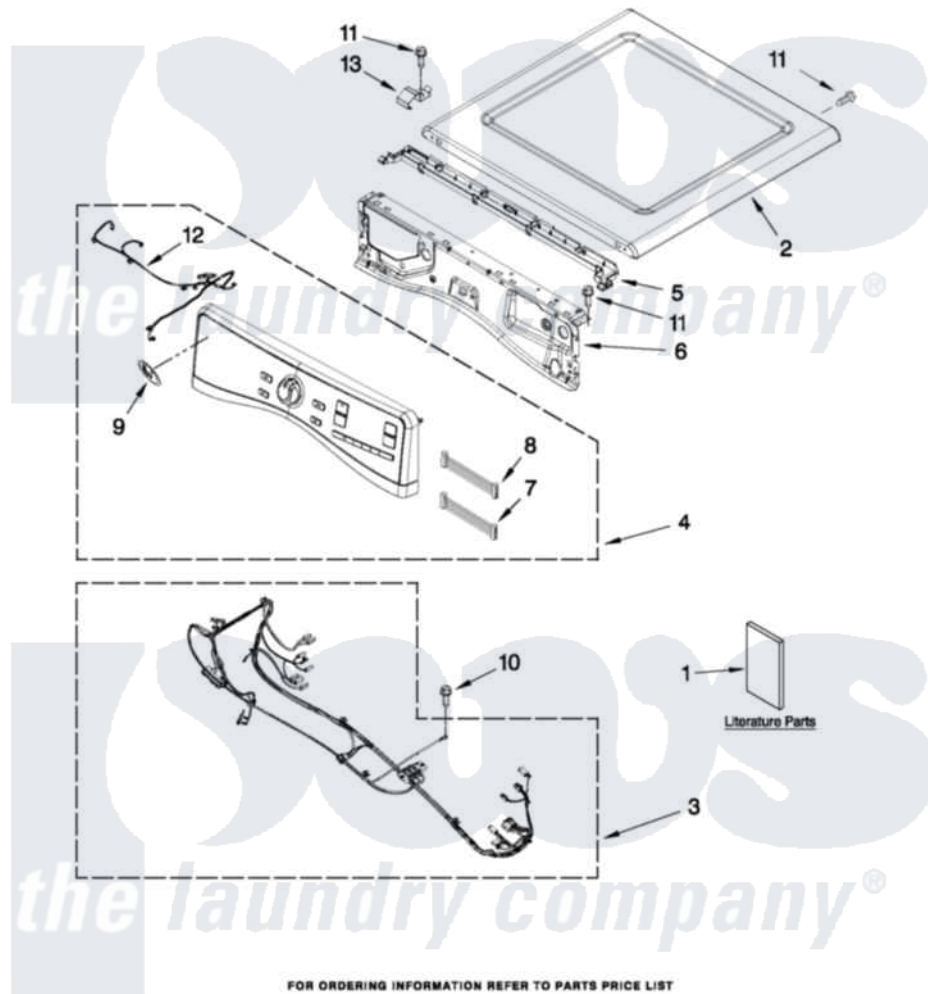

Whirlpool YWED94HEXL0 01 - TOP AND CONSOLE PARTS

TOP AND CONSOLE PARTS

For Models: YWED94HEXW0 (White) YWED94HEXR0 (Red) YWED94HEXL0 (Lunar Silver)

27" ELECTRIC DRYER

FOR ORDERING INFORMATION REFER TO PARTS PRICE LIST

10-10 Litho in U.S.A (LT) (eeb)

1

Part No. W10361491 Rev. A

Whirlpool Residential Whirlpool YWED94HEXL0 Dryer Parts Parts Diagram 01 - TOP AND CONSOLE PARTS
 Click on the part number to view part

Item	Original Part Number	Replaced By	Status	Part Description
1	W10305730		Not Available	USE & CARE GUIDE (ENGLISH)
"	W10306459		Not Available	USE & CARE GUIDE (TECH SHEET INSTALLATION, INSTRUCTION)
"	W10057364		Not Available	INSTALLATION INSTRUCTIONS
2	W10208383			Top
"	W10337792			Top
"	W10316282			Top
3	W10267283		Not Available	HARNES, MAIN
4	W10352455	W10388444		Console
"	W10352460			Panel, Console Assembly
"	W10352456			Panel, Console Assembly
5	W10317570			Water Channel
6	W10208198			Bracket, Console
7	W10267938			Harness, UI Jumper
8	W10267937			Harness, Jumper

9	W10117943	8303811	Badge, Assembly
10	693995		Screw, Hex Head
11	3390647	488729	Screw
12	W10267833		Cable, Led User-Interface
13	W10317566		Spring, Clip Water Channel