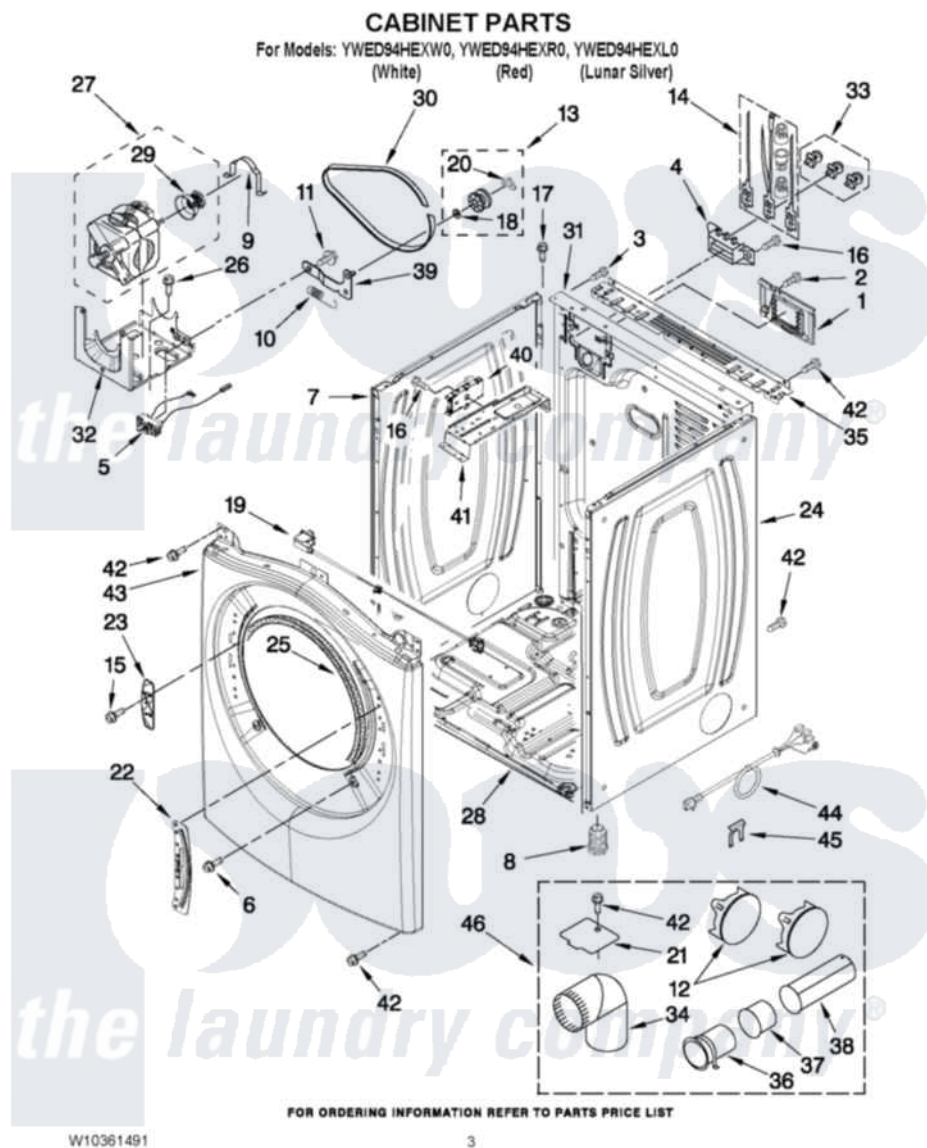

# Whirlpool YWED94HEXL0 02 - CABINET PARTS

Whirlpool [Residential Whirlpool YWED94HEXL0 Dryer Parts](#) Parts Diagram 02 - CABINET PARTS  
Click on the part number to view part

Item	Original Part Number	Replaced By	Status	Part Description
1	<a href="#">W10316167</a>			Cover,
2	3390814	<a href="#">90767</a>		Screw, 8A X 3/8 HeX Washer Head Tapping
3	8533974	<a href="#">4331106</a>		Screw, No.10-32 X 7/16
4	<a href="#">3397659</a>			Block, Terminal
5	W10246525	<a href="#">W10314253</a>		Switch, Assembly Broken Belt
6	3357011	<a href="#">308685</a>		Side Trim )
7	<a href="#">W10192435</a>			Panel, Side
"	W10337789	<a href="#">W10468502</a>		Panel, Side
"	<a href="#">W10249727</a>			Panel, Side
8	3392100	<a href="#">49621</a>		Feet-Leveling
NI	<a href="#">279810</a>			Foot-Optional
9	<a href="#">660658</a>			Clamp, Motor Mounting 343481 685441
10	<a href="#">3387374</a>			Spring, Idler
11	<a href="#">3389420</a>			Retainer-Idler 1/4-20 X 1/16
12	<a href="#">49252</a>			Plug, Multivent