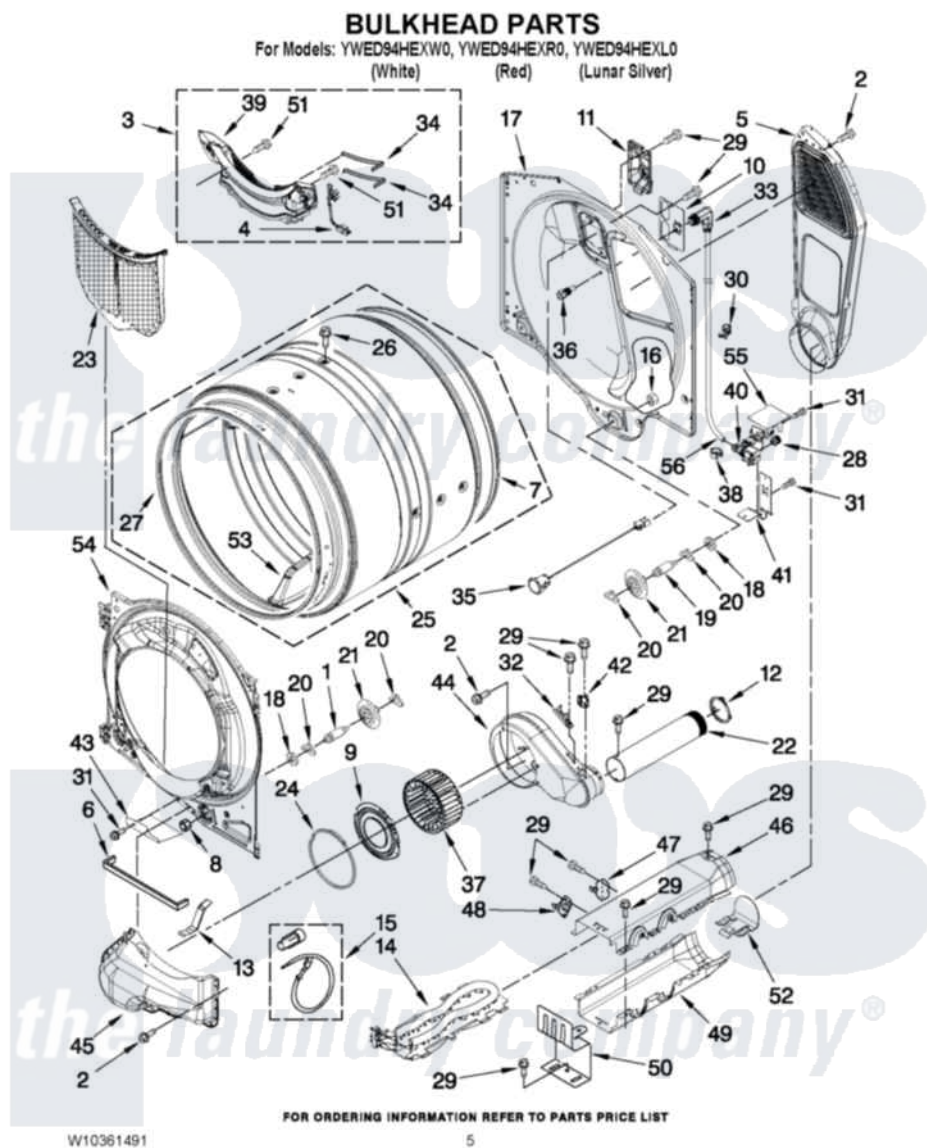

Whirlpool YWED94HEXL0 03 - BULKHEAD PARTS

Whirlpool Residential Whirlpool YWED94HEXL0 Dryer Parts Parts Diagram 03 - BULKHEAD PARTS
Click on the part number to view part

Item	Original Part Number	Replaced By	Status	Part Description
1	8575324	W10359271		Shaft, Drum Roller Threads
2	3390647	488729		Screw
3	W10211902	W10219012		Outlet, Grille And Housing Assembly
4	W10298258			Harness, Sensor
5	697354	3387911		Duct-Air
6	W10211950			Seal, Outlet Housing
7	697694	280114		Seal
8	3934666	W10080210		Nut, 3/8 X 16
9	W10211901			Collar Assembly
10	W10249422			Nozzle, Bracket Rear
11	W10208422			Rear Deflector
12	W10344699			Collar, Duct
13	W10306123			Clip, Lint Duct
14	8544772			Heater Element
15	279457			Wire Kit, Terminal
16	W10001120	W10080190		Nut, 3/8-16