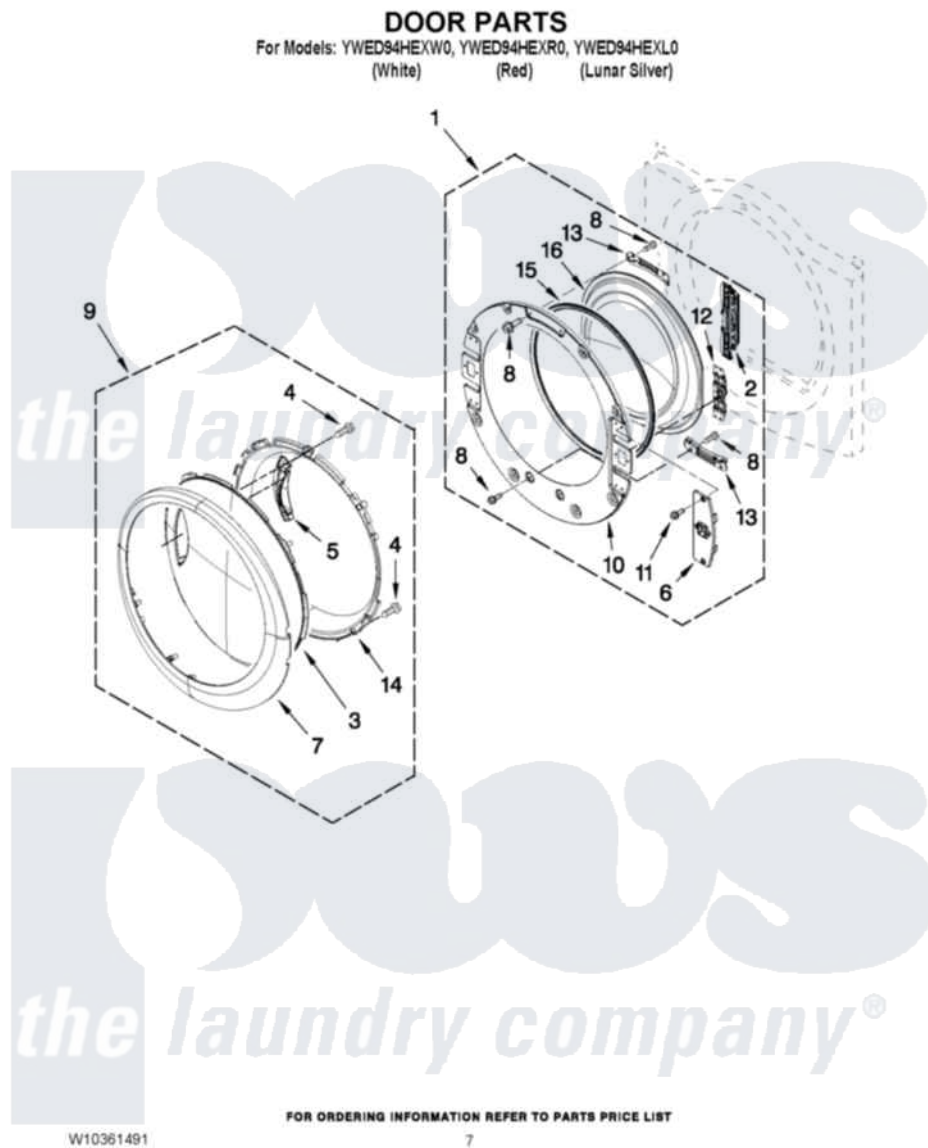

Whirlpool YWED94HEXL0 04 - DOOR PARTS

Whirlpool [Residential Whirlpool YWED94HEXL0 Dryer Parts](#) Parts Diagram 04 - DOOR PARTS
Click on the part number to view part

Item	Original Part Number	Replaced By	Status	Part Description
1	W10208266			Door, Inner Assembly
2	W10208414			Door Hinge Assembly
3	W10208270			Door, Outer Screen
4	9742177			Screw, 8-18 X .625
5	W10208411			Handle, Door
6	W10208413			Cover, Door Switch
7	W10208271			Door, Trim Ring
8	3393258	3373329D		Screw Door Assembly (Outer) (Include Items, (3, 4, 5, 7 And 14)
9	W10208268			
10	W10267837			Door, Inner Assembly
11	W10288126			Screw, 10-32 X 1/2
12	W10208254			Door Inner Screw, 10-32 X 1/2
13	W10208252			Bracket, Glass
14	W10208269			Frame, Door Front Support
15	W10329710			Door Catch Assembly