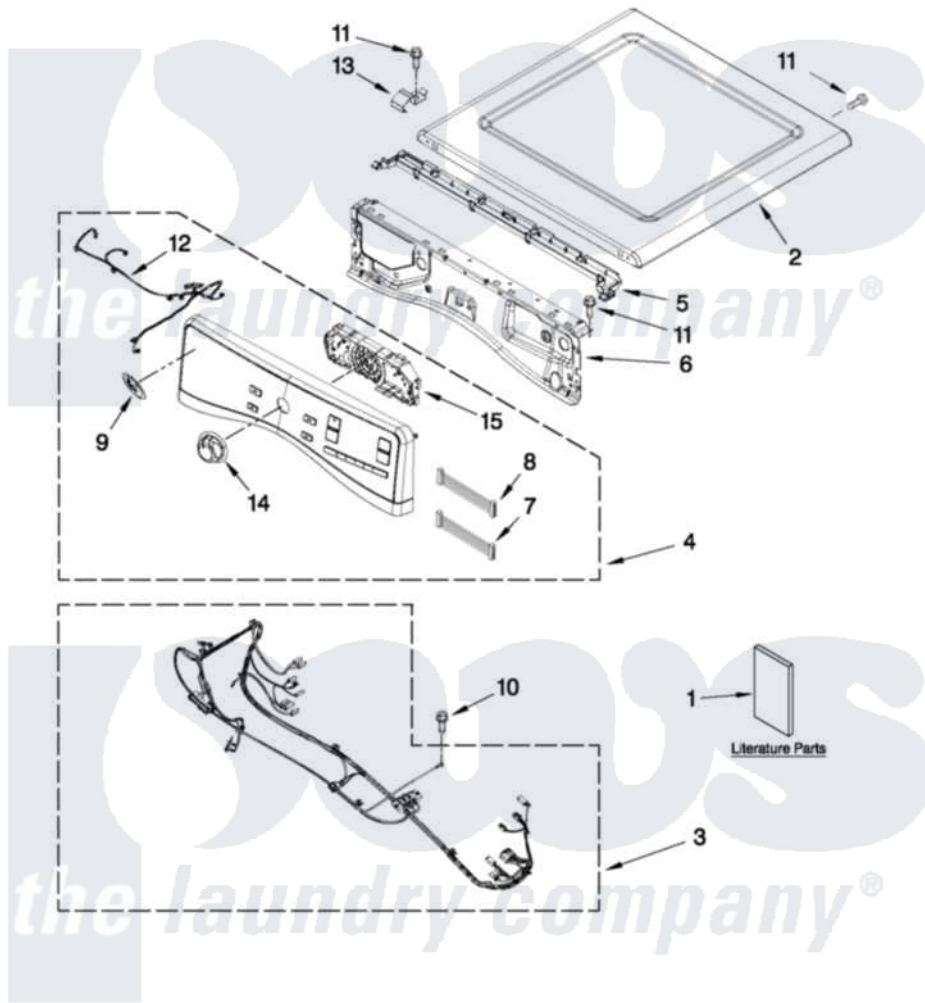

Whirlpool YWED94HEXL2 01 - TOP AND CONSOLE PARTS

TOP AND CONSOLE PARTS

For Models: YWED94HEXW2, YWED94HEXR2, YWED94HEXL2
(White) (Red) (Lunar Silver)

27" ELECTRIC DRYER

FOR ORDERING INFORMATION REFER TO PARTS PRICE LIST

5-12 Litho in U.S.A (GG)(bay)

1

Part No. W10505752 Rev. A

Whirlpool Residential Whirlpool YWED94HEXL2 Dryer Parts Parts Diagram 01 - TOP AND CONSOLE PARTS

[Click on the part number to view part](#)

Item	Original Part Number	Replaced By	Status	Part Description
1	W10305730		Not Available	USE & CARE GUIDE (ENGLISH)
"	W10420005		Not Available	TECH SHEET
"	W10423115		Not Available	INSTALLATION, INSTRUCTION
2	W10208383			Top
"	W10337792			Top
"	W10316282			Top
3	W10441590		Not Available	TOP (HARNESS, MAIN)
4	W10464682			Panel, Console
"	W10464684			Panel, Console
"	W10464683			Panel, Console
5	W10317570			Water Channel
6	W10208198			Bracket, Console
7	W10267938			Harness, UI Jumper
8	W10267937			Harness, Jumper
9	W10117943	8303811		Badge, Assembly

10	693995		Screw, Hex Head	
11	3390647	488729	Screw	
12	W10450060		Not Available	CABLE, USER INTERFACE
13	W10317566			Spring, Clip Water Channel
14	N/P		Not Available	KNOB, CONTROL
15	W10388441			User Interface, Center