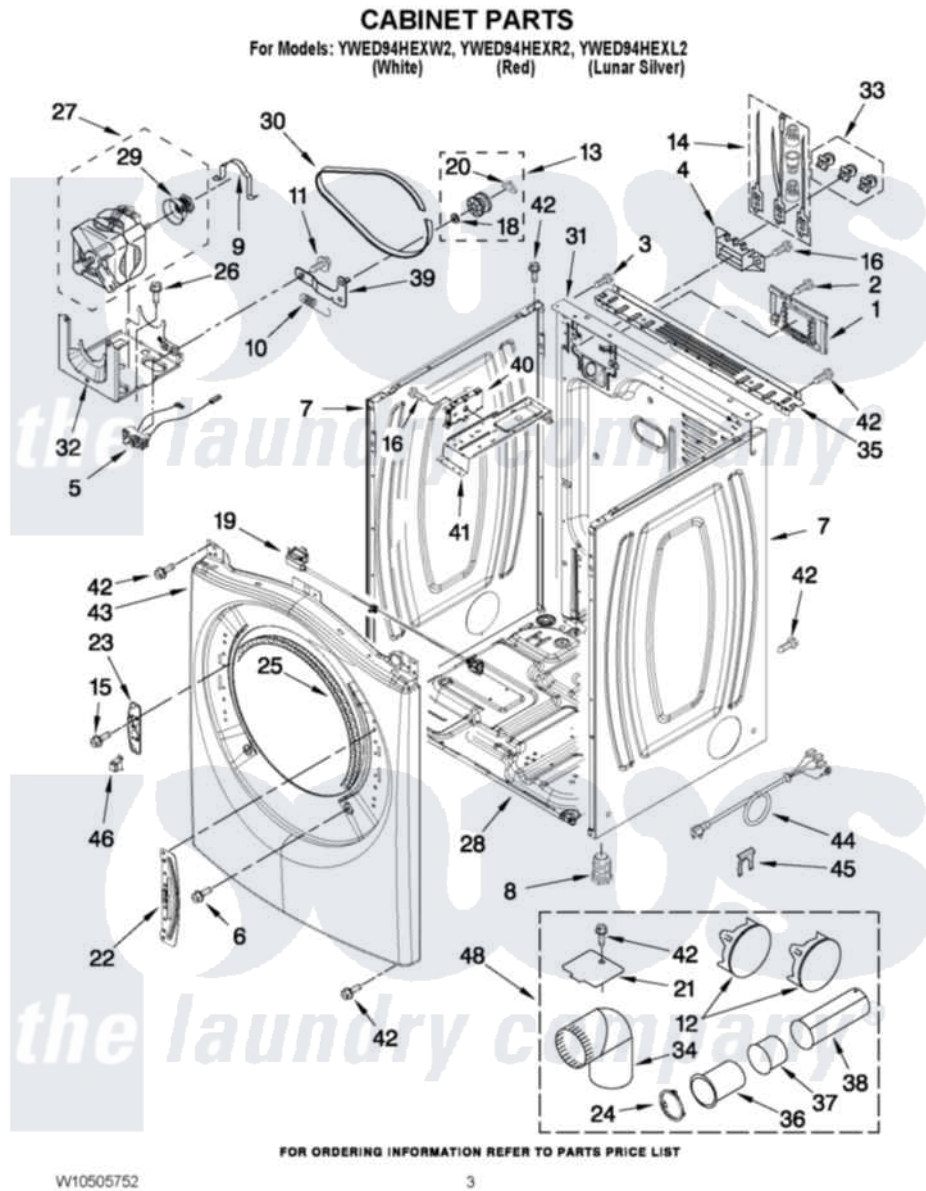

Whirlpool YWED94HEXL2 02 - CABINET PARTS

Whirlpool [Residential Whirlpool YWED94HEXL2 Dryer Parts](#) Parts Diagram 02 - CABINET PARTS
Click on the part number to view part

Item	Original Part Number	Replaced By	Status	Part Description
1	W10316167			Cover,
2	3390631			Screw, 10-16 X 3/8
3	8533974	4331106		Screw, No.10-32 X 7/16
4	3397659			Block, Terminal
5	W10411936			Switch, Broken Belt
6	3357011	308685		Side Trim)
7	W10468495			Panel, Side
"	W10468502			Panel, Side
"	W10468499			Panel, Side
8	3392100	49621		Feet-Leveling
NI	279810			Foot-Optional
9	W10121316			Plug, Multivent
10	3387374			Spring, Idler
11	3389420			Retainer-Idler 1/4-20 X 1/16
12	W10404617			Plug, Multivent
13	3388672	279640		Pulley-ldr

14	279318		Terminal Tinned And Brass Panel
15	W10288126		Screw, 10-32 X 1/2
16	90767		Screw, 8A X 3/8 HeX Washer Head Tapping
18	W10121334		Washer, Thrust
19	W10469644		Door Switch Assembly
20	690997		Washer, Thrust
21	W10354249		Plate, Cover
22	W10208218		Bracket, Door Hinge
23	W10208250		Strike, Door
24	W10344699		Collar, Duct
25	3387242		Seal, Front Panel
26	343641	681414	Screw, 10AB X 1/2
27	W10396028	279787	Motor-Drive
28	8565046		(BROKEN BELT BASE, CABINET SWITCH)
29	8578220		Pulley, Motor
30	3387610	661570	Belt
31	W10487430		Panel, Rear
32	W10242878		Bracket, Motor Mounting
33	279393		Terminal Block Screw Kit
34	W10416072	Not Available	4" - 90° ELBOW
35	W10208382		Bracket, Rear Dryer
36	8563747		Exhaust Pipe Medium Pipe
37	W10331278		Exhaust Pipe
38	8563749		Exhaust Pipe
39	3388674	W10118756	Idler Bracket
40	W10410008		Control Board
41	W10259611		Bracket, Control
42	3390647	488729	Screw
43	W10208192		Front Panel
"	W10337783		Front Panel
"	W10316296		Front Panel
44	3394208		Cord, Power
45	694415		Clip, Strain Relief
46	W10208401		Spring Catch Assembly
NI	W10331132		Dryer Exhaust Kit