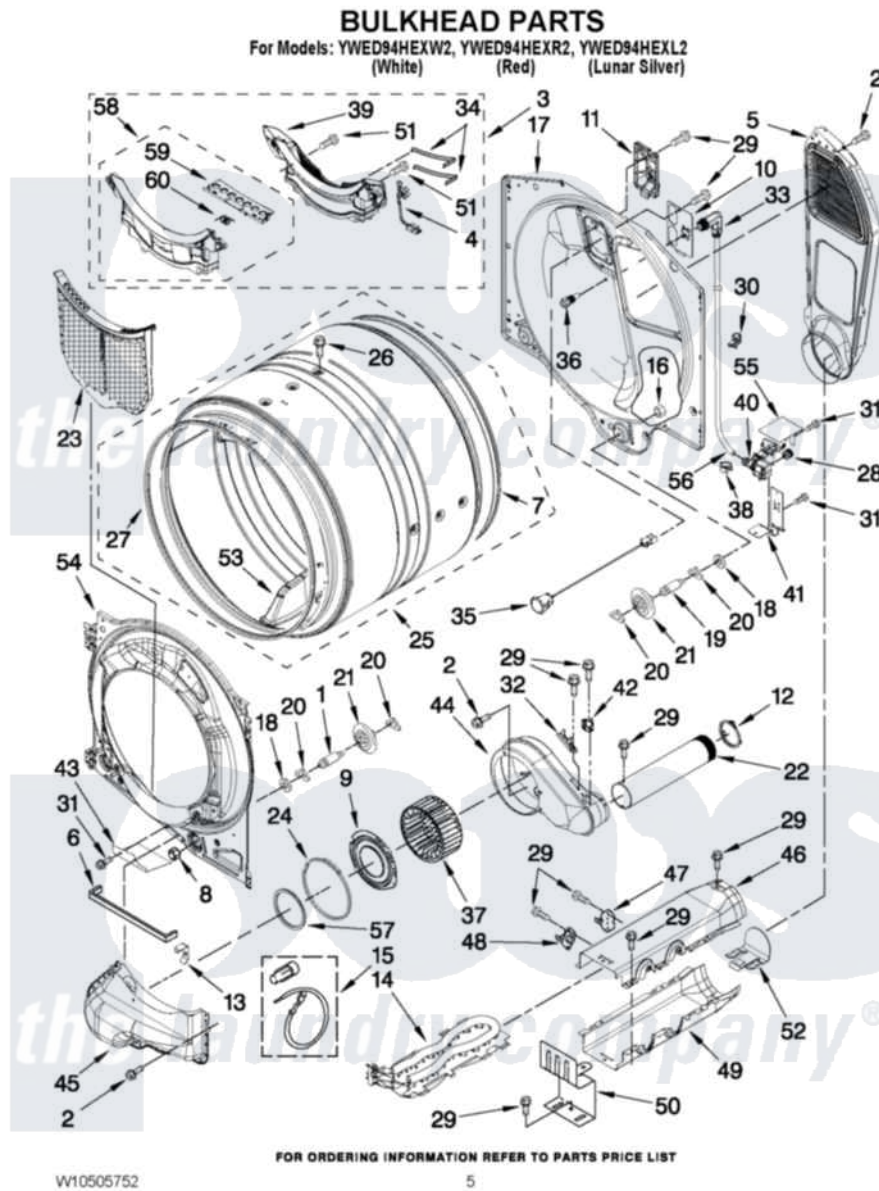

Whirlpool YWED94HEXL2 03 - BULKHEAD PARTS

Whirlpool [Residential Whirlpool YWED94HEXL2 Dryer Parts](#) Parts Diagram 03 - BULKHEAD PARTS
Click on the part number to view part

Item	Original Part Number	Replaced By	Status	Part Description
1	W10359271			Shaft, Drum Roller Threads
2	3390647	488729		Screw
3	W10219012			Outlet, Grille And Housing Assembly
4	W10298258			Harness, Sensor
5	697354	3387911		Duct-Air
6	W10211950			Seal, Outlet Housing
7	697694	280114		Seal
8	3934666	W10080210		Nut, 3/8 X 16
9	W10211901			Collar Assembly
10	W10249422			Nozzle, Bracket Rear
11	W10208422			Rear Deflector
12	W10344699			Collar, Duct
13	W10414388			Clip, Spring
14	8544772			Heater Element
15	279457			Wire Kit, Terminal
16	W10001120	W10080190		Nut, 3/8-16