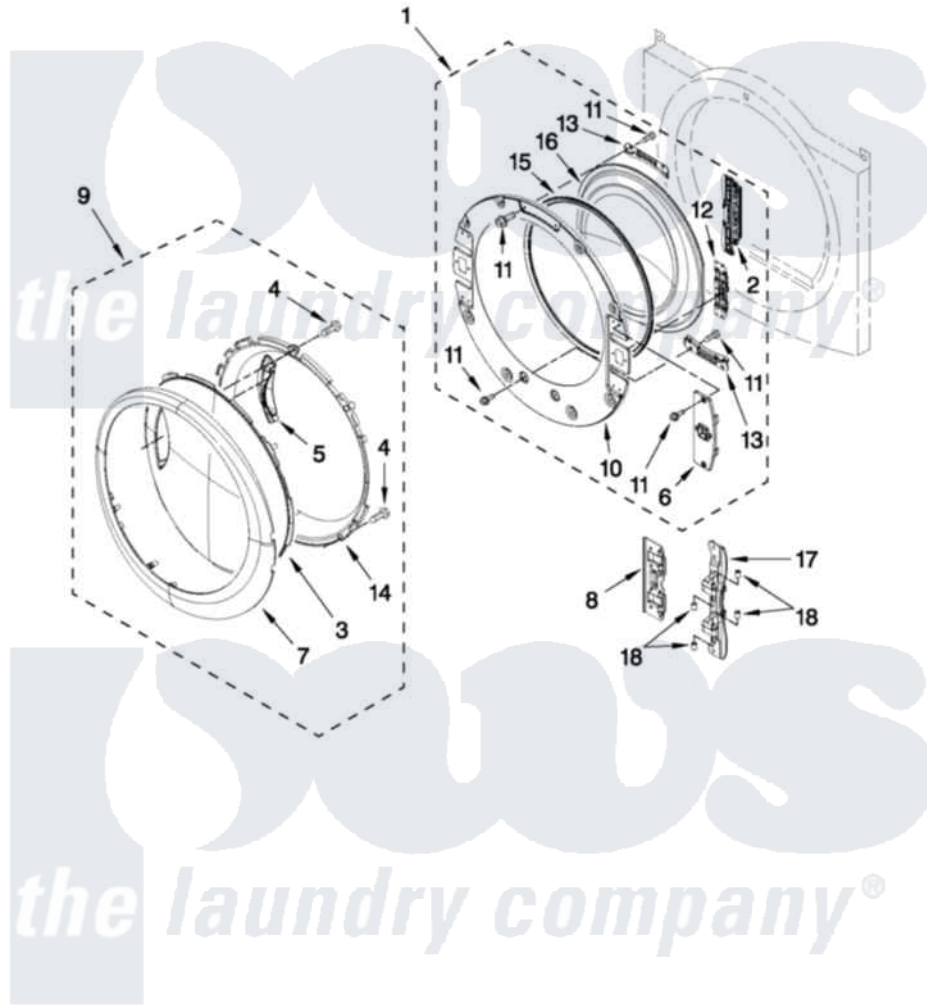

# Whirlpool YWED94HEXL2 04 - DOOR PARTS

## DOOR PARTS

For Models: YWED94HEXW2, YWED94HEXR2, YWED94HEXL2  
(White) (Red) (Lunar Silver)

FOR ORDERING INFORMATION REFER TO PARTS PRICE LIST

W10505752

7

Whirlpool [Residential Whirlpool YWED94HEXL2 Dryer Parts](#) Parts Diagram 04 - DOOR PARTS  
Click on the part number to view part

Item	Original Part Number	Replaced By	Status	Part Description
1	<a href="#">W10208266</a>			Door, Inner Assembly
2	<a href="#">W10208414</a>			Door Hinge Assembly
3	<a href="#">W10208270</a>			Door, Outer Screen
4	<a href="#">9742177</a>			Screw, 8-18 X .625
5	<a href="#">W10208411</a>			Handle, Door
6	<a href="#">W10208413</a>			Cover, Door Switch
7	<a href="#">W10208271</a>			Door, Trim Ring
8	<a href="#">W10208419</a>			Plate, Hinge Retainer
9	<a href="#">W10208268</a>			Door Assembly (Outer) (Include Items, (3, 4, 5, 7 And 14)
10	<a href="#">W10267837</a>			Door, Inner Assembly
11	<a href="#">W10288126</a>			Screw, 10-32 X 1/2
12	<a href="#">W10208254</a>			Door Inner Screw, 10-32 X 1/2
13	<a href="#">W10208252</a>			Bracket, Glass
14	<a href="#">W10208269</a>			Frame, Door Front Support
15	<a href="#">W10329710</a>			Door Catch Assembly