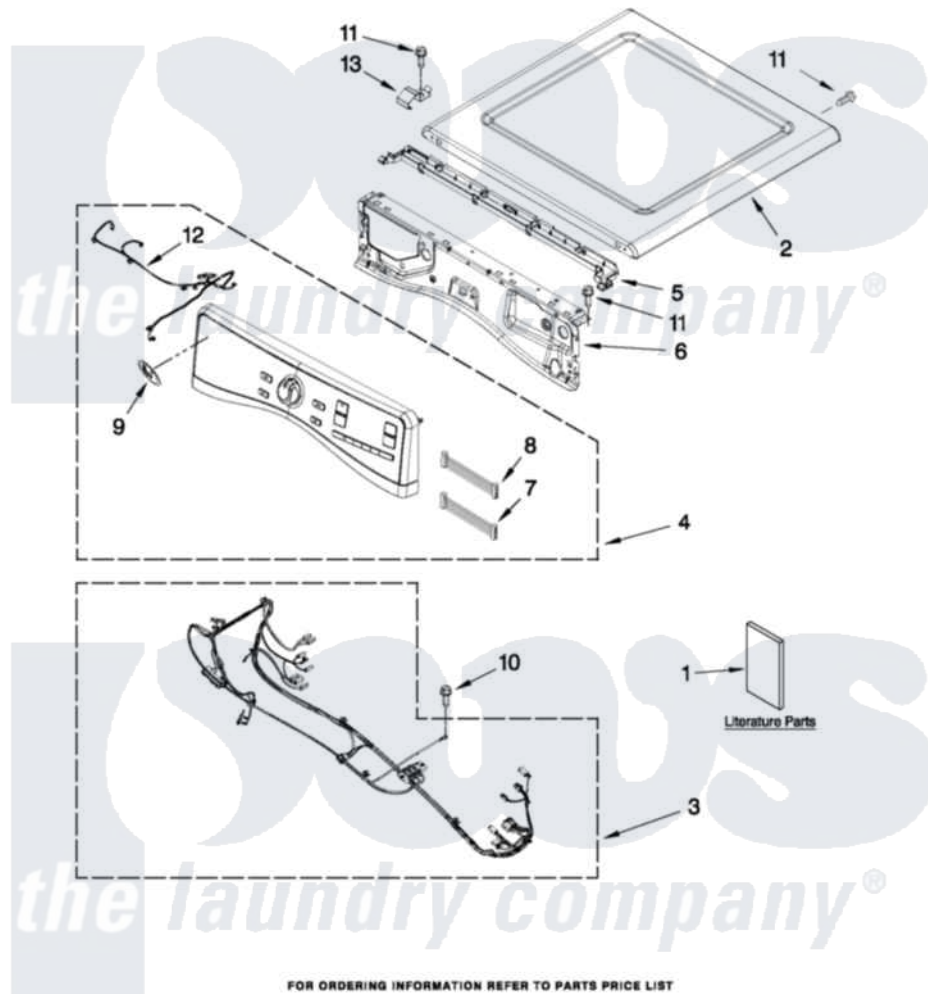

Whirlpool YWED94HEXR0 01 - TOP AND CONSOLE PARTS

TOP AND CONSOLE PARTS

For Models: YWED94HEXW0 (White) YWED94HEXR0 (Red) YWED94HEXL0 (Lunar Silver)

27" ELECTRIC DRYER

FOR ORDERING INFORMATION REFER TO PARTS PRICE LIST

10-10 Litho in U.S.A (LT) (eeb)

1

Part No. W10361491 Rev. A

Whirlpool Residential Whirlpool YWED94HEXR0 Dryer Parts Parts Diagram 01 - TOP AND CONSOLE PARTS
 Click on the part number to view part

Item	Original Part Number	Replaced By	Status	Part Description
1	W10305730		Not Available	USE & CARE GUIDE (ENGLISH)
"	W10306459		Not Available	USE & CARE GUIDE (TECH SHEET INSTALLATION, INSTRUCTION)
"	W10057364		Not Available	INSTALLATION INSTRUCTIONS
2	W10208383			Top
"	W10337792			Top
"	W10316282			Top
3	W10267283		Not Available	HARNES, MAIN
4	W10352455	W10388444		Console
"	W10352460			Panel, Console Assembly
"	W10352456			Panel, Console Assembly
5	W10317570			Water Channel
6	W10208198			Bracket, Console
7	W10267938			Harness, UI Jumper
8	W10267937			Harness, Jumper

9	W10117943	8303811	Badge, Assembly
10	693995		Screw, Hex Head
11	3390647	488729	Screw
12	W10267833		Cable, Led User-Interface
13	W10317566		Spring, Clip Water Channel