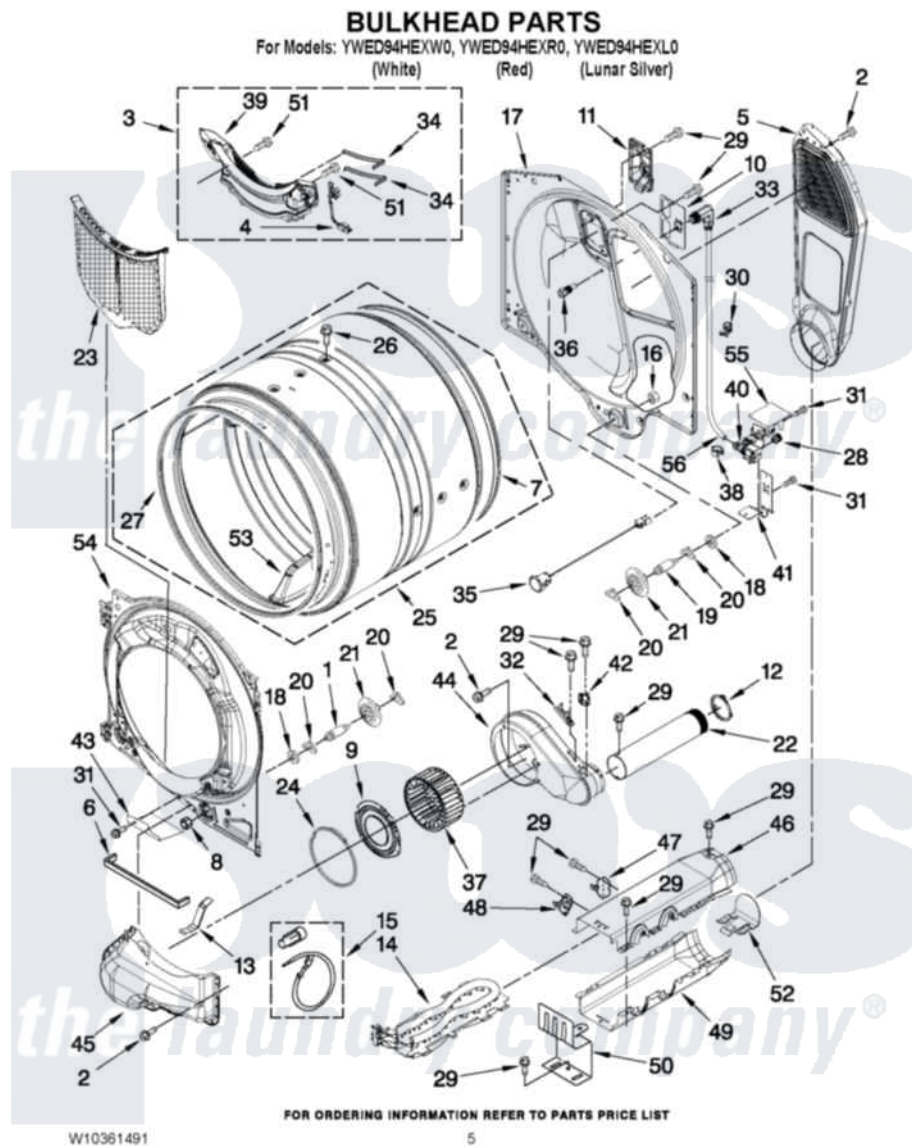

Whirlpool YWED94HEXR0 03 - BULKHEAD PARTS

Whirlpool [Residential Whirlpool YWED94HEXR0 Dryer Parts](#) Parts Diagram 03 - BULKHEAD PARTS
Click on the part number to view part

Item	Original Part Number	Replaced By	Status	Part Description
1	8575324	W10359271		Shaft, Drum Roller Threads
2	3390647	488729		Screw
3	W10211902	W10219012		Outlet, Grille And Housing Assembly
4	W10298258			Harness, Sensor
5	697354	3387911		Duct-Air
6	W10211950			Seal, Outlet Housing
7	697694	280114		Seal
8	3934666	W10080210		Nut, 3/8 X 16
9	W10211901			Collar Assembly
10	W10249422			Nozzle, Bracket Rear
11	W10208422			Rear Deflector
12	W10344699			Collar, Duct
13	W10306123			Clip, Lint Duct
14	8544772			Heater Element
15	279457			Wire Kit, Terminal
16	W10001120	W10080190		Nut, 3/8-16