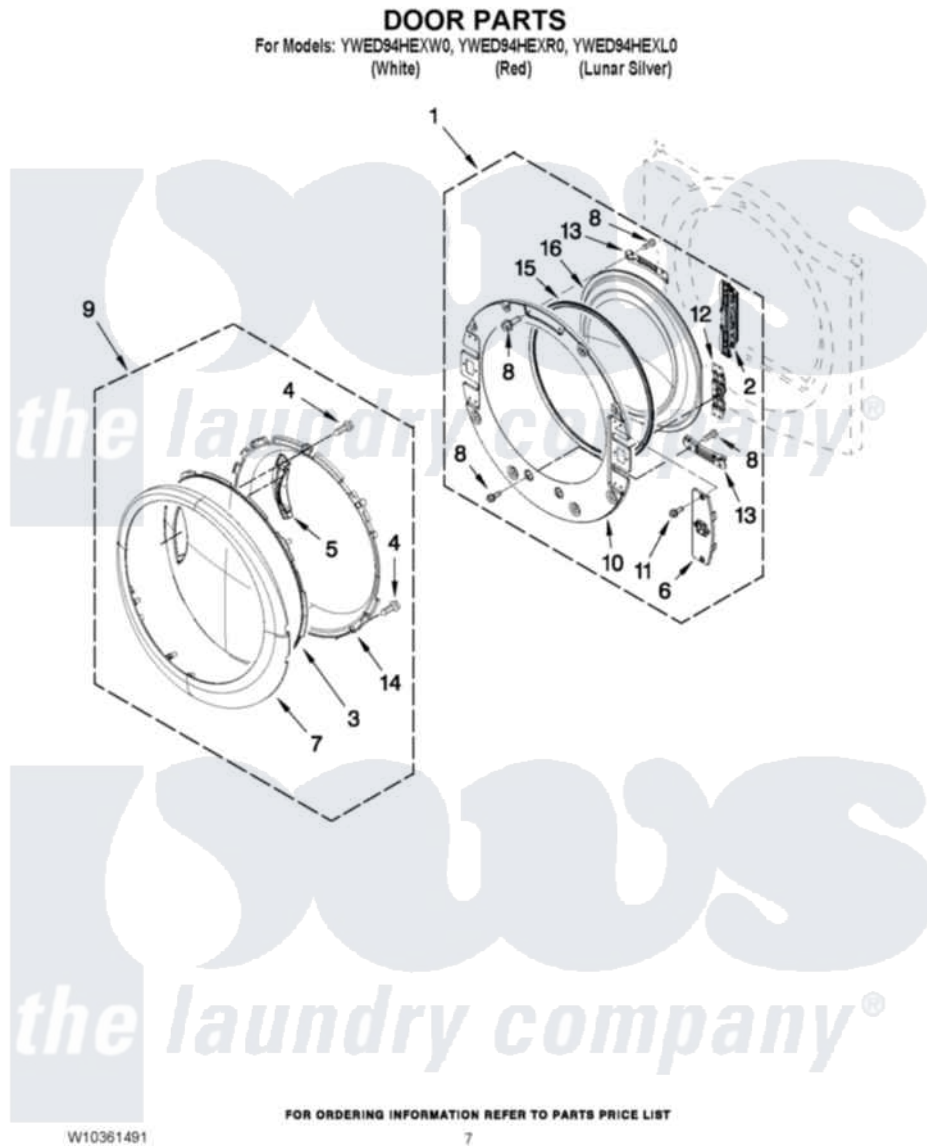

Whirlpool YWED94HEXR0 04 - DOOR PARTS

Whirlpool [Residential Whirlpool YWED94HEXR0 Dryer Parts](#) Parts Diagram 04 - DOOR PARTS
Click on the part number to view part

Item	Original Part Number	Replaced By	Status	Part Description
1	W10208266			Door, Inner Assembly
2	W10208414			Door Hinge Assembly
3	W10208270			Door, Outer Screen
4	9742177			Screw, 8-18 X .625
5	W10208411			Handle, Door
6	W10208413			Cover, Door Switch
7	W10208271			Door, Trim Ring
8	3393258	3373329D		Screw Door Assembly (Outer) (Include Items, (3, 4, 5, 7 And 14)
9	W10208268			
10	W10267837			Door, Inner Assembly
11	W10288126			Screw, 10-32 X 1/2
12	W10208254			Door Inner Screw, 10-32 X 1/2
13	W10208252			Bracket, Glass
14	W10208269			Frame, Door Front Support
15	W10329710			Door Catch Assembly