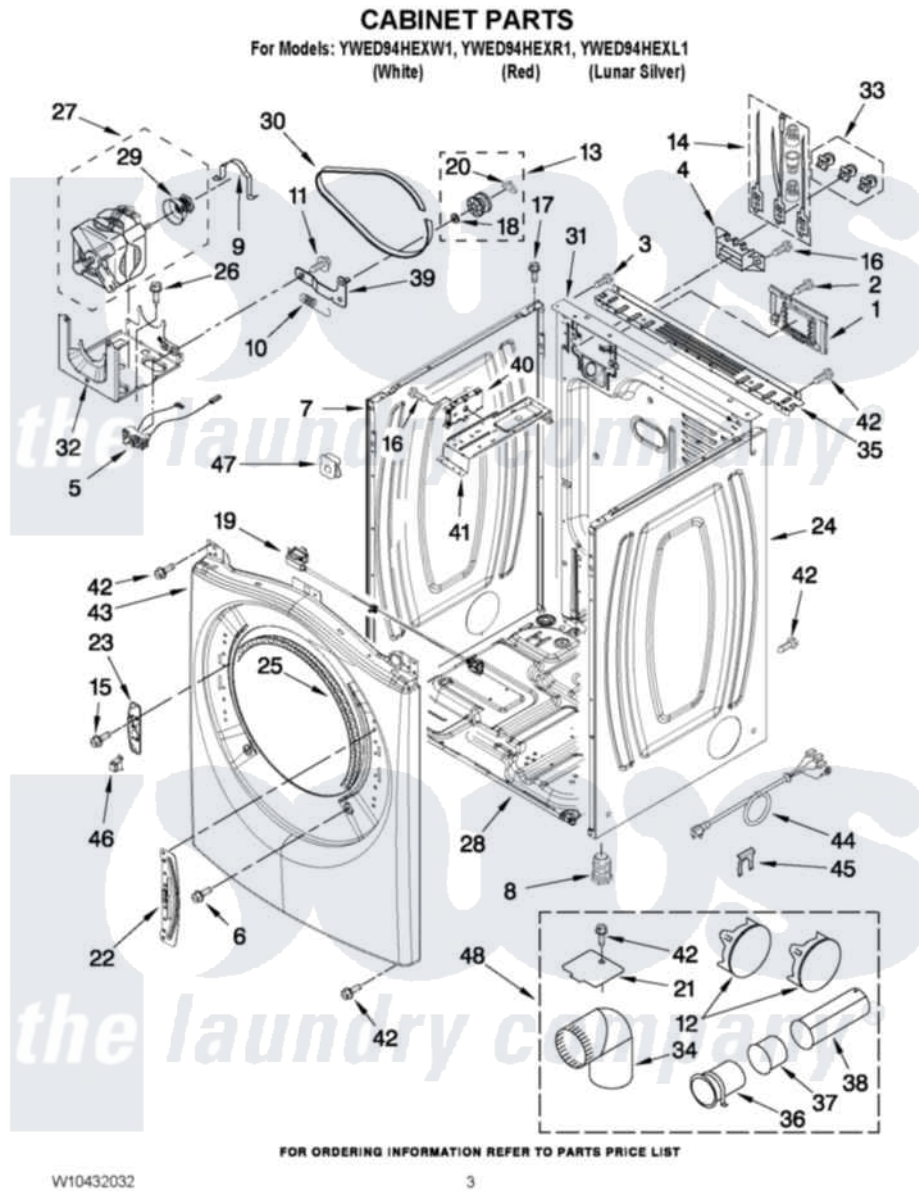

Whirlpool YWED94HEXW1 02 - CABINET PARTS

Whirlpool Residential Whirlpool YWED94HEXW1 Dryer Parts Parts Diagram 02 - CABINET PARTS
Click on the part number to view part

Item	Original Part Number	Replaced By	Status	Part Description
1	W10316167			Cover,
2	3390814	90767		Screw, 8A X 3/8 HeX Washer Head Tapping
3	8533974	4331106		Screw, No.10-32 X 7/16
4	3397659			Block, Terminal
5	W10246525	W10314253		Switch, Assembly Broken Belt
6	3357011	308685		Side Trim)
7	W10192435			Panel, Side
"	W10337789	W10468502		Panel, Side
"	W10249727			Panel, Side
8	3392100	49621		Feet-Leveling
NI	279810			Foot-Optional
9	W10121316			Plug, Multivalent
10	3387374			Spring, Idler
11	3389420			Retainer-Idler 1/4-20 X 1/16
12	49252			Plug, Multivalent
"	W10151499	W10404617		Plug, Multivalent