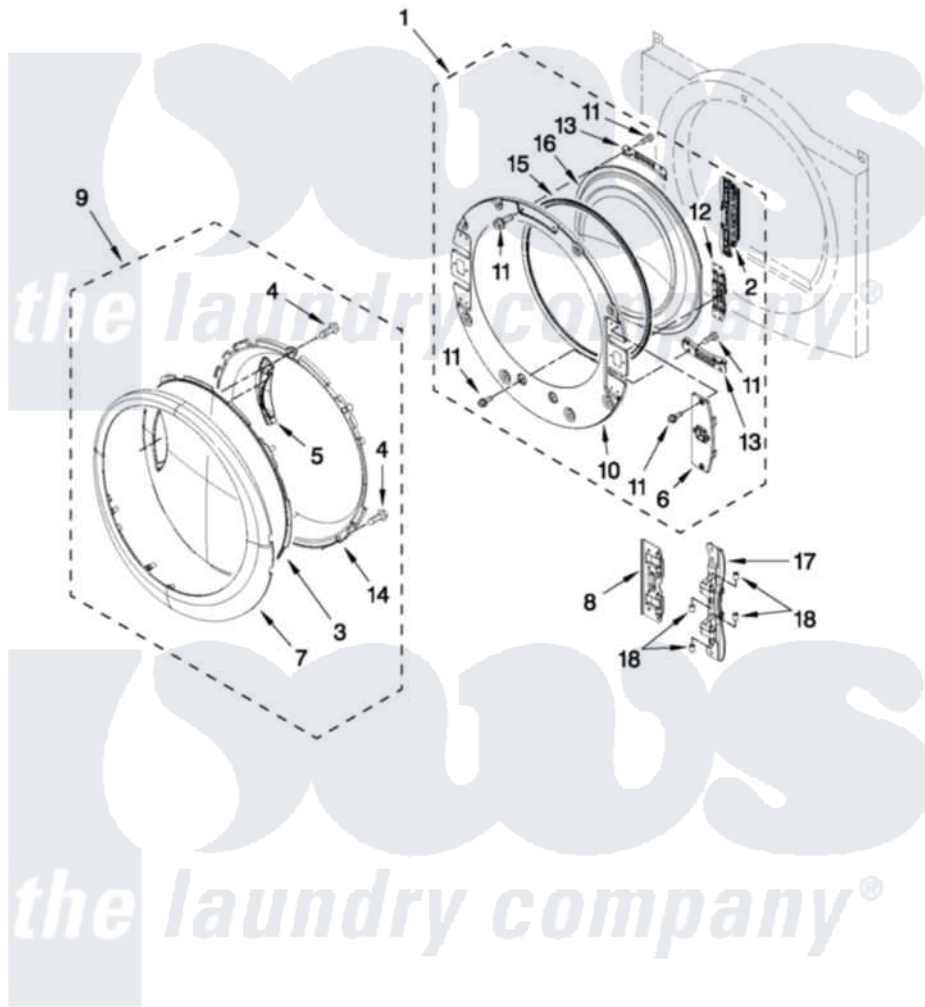

# Whirlpool YWED94HEXW1 04 - DOOR PARTS

## DOOR PARTS

For Models: YWED94HEXW1, YWED94HEXR1, YWED94HEXL1  
(White) (Red) (Lunar Silver)

FOR ORDERING INFORMATION REFER TO PARTS PRICE LIST

W10432032

7

Whirlpool [Residential Whirlpool YWED94HEXW1 Dryer Parts](#) Parts Diagram 04 - DOOR PARTS  
Click on the part number to view part

Item	Original Part Number	Replaced By	Status	Part Description
1	<a href="#">W10208266</a>			Door, Inner Assembly
2	<a href="#">W10208414</a>			Door Hinge Assembly
3	<a href="#">W10208270</a>			Door, Outer Screen
4	<a href="#">9742177</a>			Screw, 8-18 X .625
5	<a href="#">W10208411</a>			Handle, Door
6	<a href="#">W10208413</a>			Cover, Door Switch
7	<a href="#">W10208271</a>			Door, Trim Ring
8	<a href="#">W10208419</a>			Plate, Hinge Retainer
9	<a href="#">W10208268</a>			Door Assembly (Outer) (Include Items, (3, 4, 5, 7 And 14)
10	<a href="#">W10267837</a>			Door, Inner Assembly
11	<a href="#">W10288126</a>			Screw, 10-32 X 1/2
12	<a href="#">W10208254</a>			Door Inner Screw, 10-32 X 1/2
13	<a href="#">W10208252</a>			Bracket, Glass
14	<a href="#">W10208269</a>			Frame, Door Front Support
15	<a href="#">W10329710</a>			Door Catch Assembly