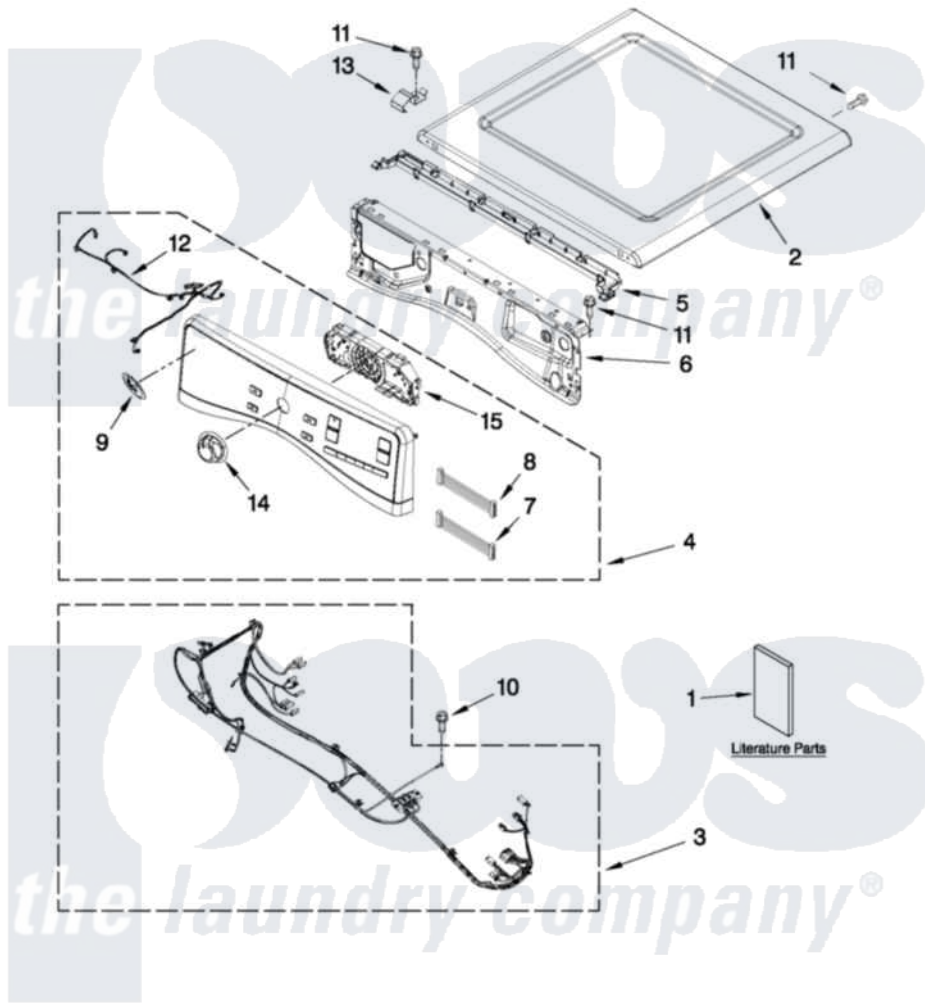

# Whirlpool YWED94HEXW2 01 - TOP AND CONSOLE PARTS

## TOP AND CONSOLE PARTS

For Models: YWED94HEXW2, YWED94HEXR2, YWED94HEXL2  
(White) (Red) (Lunar Silver)

27" ELECTRIC DRYER

FOR ORDERING INFORMATION REFER TO PARTS PRICE LIST

5-12 Litho in U.S.A (GG)(bay)

1

Part No. W10505752 Rev. A

Whirlpool [Residential Whirlpool YWED94HEXW2 Dryer Parts](#) Parts Diagram 01 - TOP AND CONSOLE PARTS

[Click on the part number to view part](#)

Item	Original Part Number	Replaced By	Status	Part Description
1	W10305730		Not Available	USE & CARE GUIDE (ENGLISH)
"	W10420005		Not Available	TECH SHEET
"	W10423115		Not Available	INSTALLATION, INSTRUCTION
2	<a href="#">W10208383</a>			Top
"	<a href="#">W10337792</a>			Top
"	<a href="#">W10316282</a>			Top
3	W10441590		Not Available	TOP (HARNESS, MAIN)
4	<a href="#">W10464682</a>			Panel, Console
"	<a href="#">W10464684</a>			Panel, Console
"	<a href="#">W10464683</a>			Panel, Console
5	<a href="#">W10317570</a>			Water Channel
6	<a href="#">W10208198</a>			Bracket, Console
7	<a href="#">W10267938</a>			Harness, UI Jumper
8	<a href="#">W10267937</a>			Harness, Jumper
9	W10117943	<a href="#">8303811</a>		Badge, Assembly

10	<a href="#">693995</a>		Screw, Hex Head	
11	3390647	<a href="#">488729</a>	Screw	
12	W10450060		Not Available	CABLE, USER INTERFACE
13	<a href="#">W10317566</a>			Spring, Clip Water Channel
14	N/P		Not Available	KNOB, CONTROL
15	<a href="#">W10388441</a>			User Interface, Center