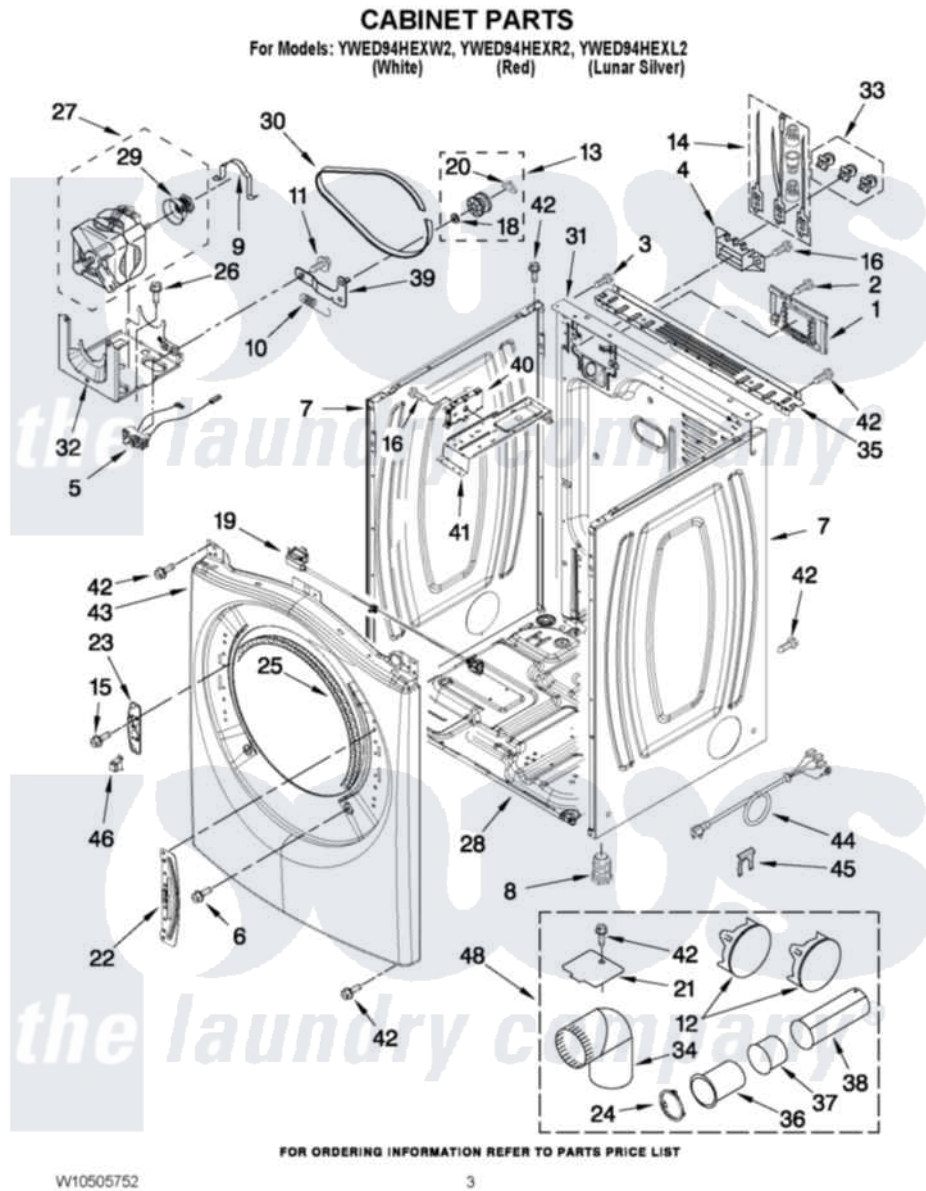

Whirlpool YWED94HEXW2 02 - CABINET PARTS

Whirlpool [Residential Whirlpool YWED94HEXW2 Dryer Parts](#) Parts Diagram 02 - CABINET PARTS
Click on the part number to view part

Item	Original Part Number	Replaced By	Status	Part Description
1	W10316167			Cover,
2	3390631			Screw, 10-16 X 3/8
3	8533974	4331106		Screw, No.10-32 X 7/16
4	3397659			Block, Terminal
5	W10411936			Switch, Broken Belt
6	3357011	308685		Side Trim)
7	W10468495			Panel, Side
"	W10468502			Panel, Side
"	W10468499			Panel, Side
8	3392100	49621		Feet-Leveling
NI	279810			Foot-Optional
9	W10121316			Plug, Multivent
10	3387374			Spring, Idler
11	3389420			Retainer-Idler 1/4-20 X 1/16
12	W10404617			Plug, Multivent
13	3388672	279640		Pulley-ldr

14	279318		Terminal Tinned And Brass Panel
15	W10288126		Screw, 10-32 X 1/2
16	90767		Screw, 8A X 3/8 HeX Washer Head Tapping
18	W10121334		Washer, Thrust
19	W10469644		Door Switch Assembly
20	690997		Washer, Thrust
21	W10354249		Plate, Cover
22	W10208218		Bracket, Door Hinge
23	W10208250		Strike, Door
24	W10344699		Collar, Duct
25	3387242		Seal, Front Panel
26	343641	681414	Screw, 10AB X 1/2
27	W10396028	279787	Motor-Drive
28	8565046		(BROKEN BELT BASE, CABINET SWITCH)
29	8578220		Pulley, Motor
30	3387610	661570	Belt
31	W10487430		Panel, Rear
32	W10242878		Bracket, Motor Mounting
33	279393		Terminal Block Screw Kit
34	W10416072	Not Available	4" - 90° ELBOW
35	W10208382		Bracket, Rear Dryer
36	8563747		Exhaust Pipe Medium Pipe
37	W10331278		Exhaust Pipe
38	8563749		Exhaust Pipe
39	3388674	W10118756	Idler Bracket
40	W10410008		Control Board
41	W10259611		Bracket, Control
42	3390647	488729	Screw
43	W10208192		Front Panel
"	W10337783		Front Panel
"	W10316296		Front Panel
44	3394208		Cord, Power
45	694415		Clip, Strain Relief
46	W10208401		Spring Catch Assembly
NI	W10331132		Dryer Exhaust Kit