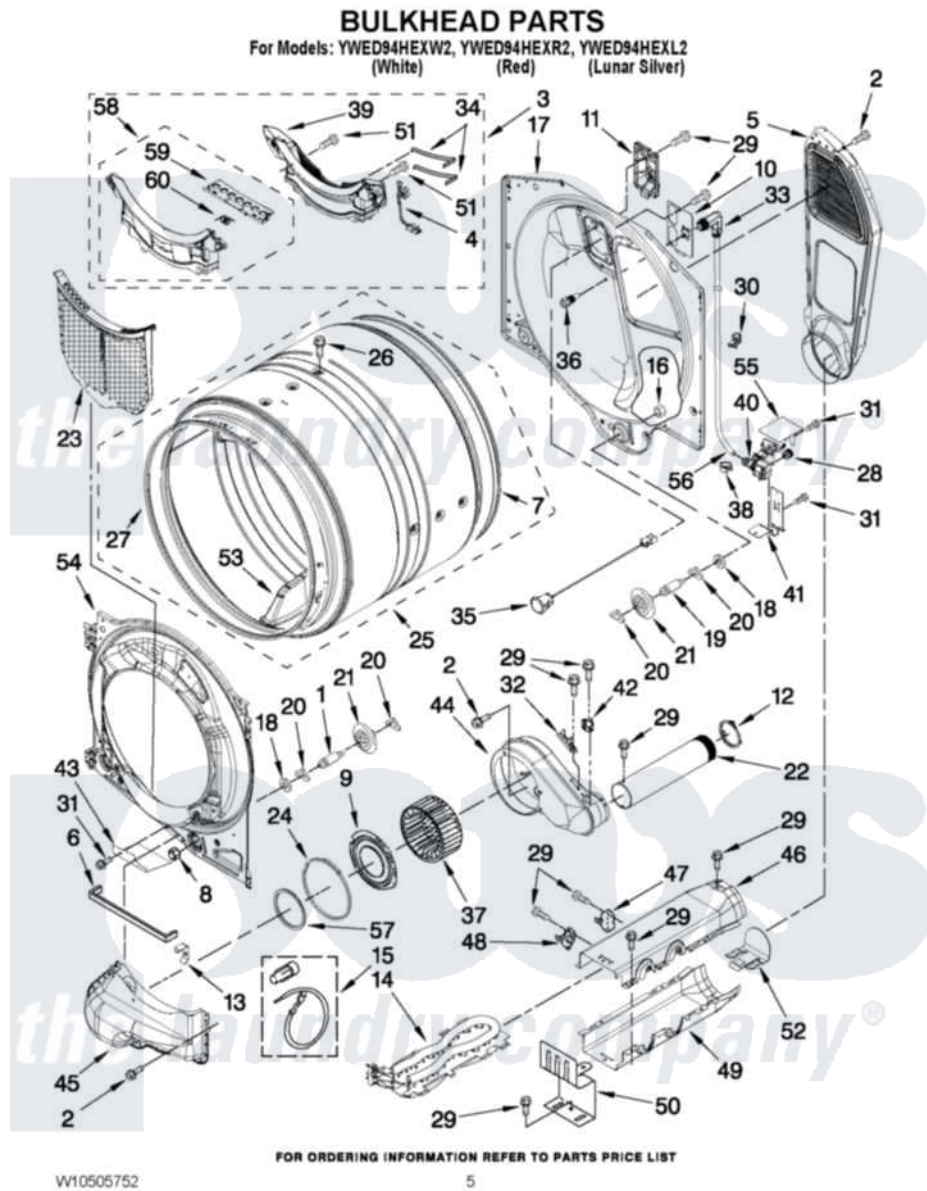

Whirlpool YWED94HEXW2 03 - BULKHEAD PARTS

Whirlpool [Residential Whirlpool YWED94HEXW2 Dryer Parts](#) Parts Diagram 03 - BULKHEAD PARTS
Click on the part number to view part

Item	Original Part Number	Replaced By	Status	Part Description
1	W10359271			Shaft, Drum Roller Threads
2	3390647	488729		Screw
3	W10219012			Outlet, Grille And Housing Assembly
4	W10298258			Harness, Sensor
5	697354	3387911		Duct-Air
6	W10211950			Seal, Outlet Housing
7	697694	280114		Seal
8	3934666	W10080210		Nut, 3/8 X 16
9	W10211901			Collar Assembly
10	W10249422			Nozzle, Bracket Rear
11	W10208422			Rear Deflector
12	W10344699			Collar, Duct
13	W10414388			Clip, Spring
14	8544772			Heater Element
15	279457			Wire Kit, Terminal
16	W10001120	W10080190		Nut, 3/8-16