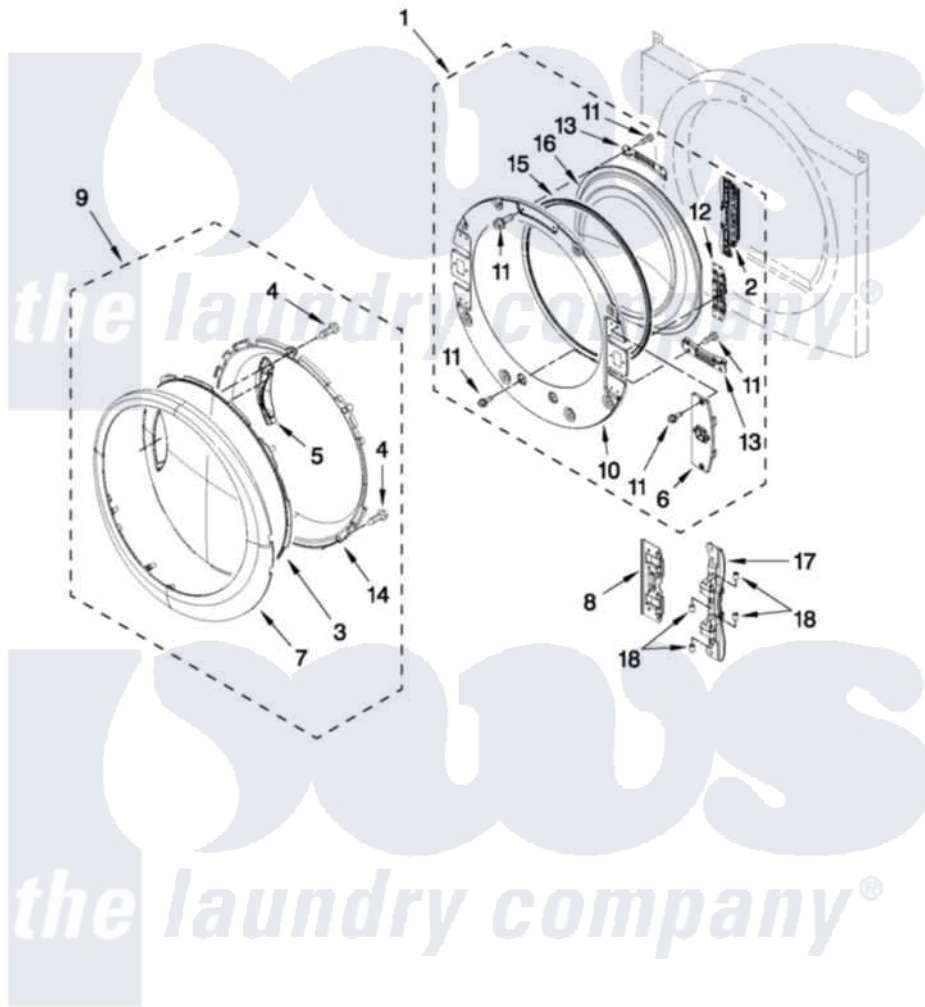

Whirlpool YWED94HEXW2 04 - DOOR PARTS

DOOR PARTS

For Models: YWED94HEXW2, YWED94HEXR2, YWED94HEXL2
(White) (Red) (Lunar Silver)

FOR ORDERING INFORMATION REFER TO PARTS PRICE LIST

W10505752

7

Whirlpool [Residential Whirlpool YWED94HEXW2 Dryer Parts](#) Parts Diagram 04 - DOOR PARTS
Click on the part number to view part

Item	Original Part Number	Replaced By	Status	Part Description
1	W10208266			Door, Inner Assembly
2	W10208414			Door Hinge Assembly
3	W10208270			Door, Outer Screen
4	9742177			Screw, 8-18 X .625
5	W10208411			Handle, Door
6	W10208413			Cover, Door Switch
7	W10208271			Door, Trim Ring
8	W10208419			Plate, Hinge Retainer
9	W10208268			Door Assembly (Outer) (Include Items, (3, 4, 5, 7 And 14)
10	W10267837			Door, Inner Assembly
11	W10288126			Screw, 10-32 X 1/2
12	W10208254			Door Inner Screw, 10-32 X 1/2
13	W10208252			Bracket, Glass
14	W10208269			Frame, Door Front Support
15	W10329710			Door Catch Assembly