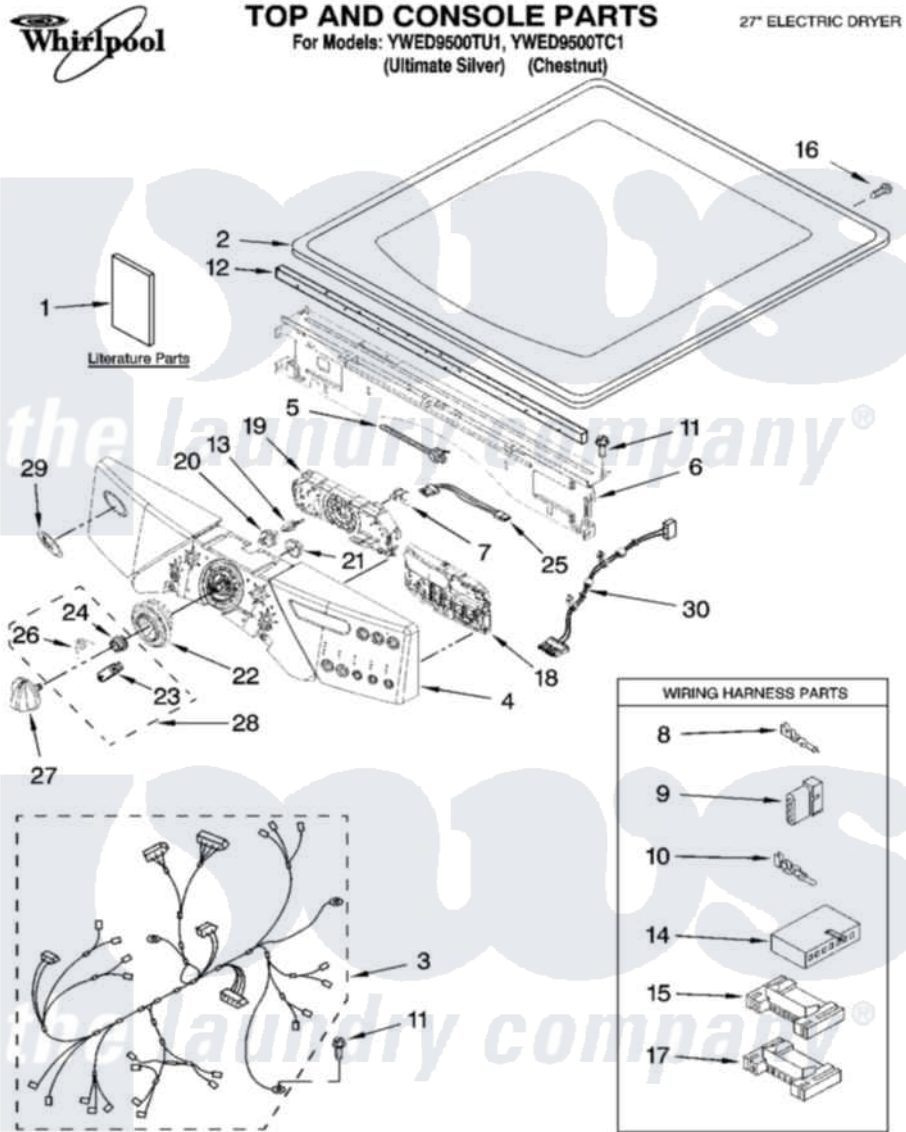

Whirlpool YWED9500TC1 01 - TOP AND CONSOLE PARTS

4-06 Litho in U.S.A. (LT) (eeb)

1

Part No. W10201340 Rev. A

Whirlpool Residential Whirlpool YWED9500TC1 Dryer Parts Parts Diagram 01 - TOP AND CONSOLE PARTS
Click on the part number to view part

Item	Original Part Number	Replaced By	Status	Part Description
1	W10145156		Not Available	Use & Care Guide
"	W10139322		Not Available	TIP SHEET DRYER STEAM
"	W10134980		Not Available	Installation, Diagonostic Guide
"	W10177457		Not Available	Tech Sheet
"	W10122321		Not Available	Guide, Quick Start
2	W10114785			Top
"	W10140291			Top
3	W10111016		Not Available	Harness, Main
4	W10133748			Panel, Console
"	W10177358			Panel, Console
5	3391018			Tie Cable
6	W10006840	W10215656		Bracket, Console
7	W10112268			Clip-Harness
8	94614			Terminal
9	3936144			Do-It-Yourself Repair Manuals
10	94613	596797		Terminal

11	3390647	488729	Screw
12	W10112267		Foam-Seal Control Bracket
13	W10030070	W10012480	Kit
14	3936150		Connector, 7-Circuit
15	3395683		Receptacle, Multi-Terminal
16	98139	303776	Screw
17	2203186		Connector, 5-Circuit
18	W10172211	W10294632	Kit
19	W10121375		User Interface
20	W10012430		Encoder, Wheel Kit.
21	W10012440		Retainer-Snap
22	W10012410		Knob, Light Ring
23	W10012810	280230	Encoder, Wheel Kit.
24	W10012460	280230	Encoder, Wheel Kit.
25	W10095960		Harness, Communication
26	W10012820	280230	Encoder, Wheel Kit.
27	W10116704		Knob, Control
"	W10153664		Knob, Control
28	280230		Encoder, Wheel Kit.
29	W10117943	8303811	Badge, Assembly
30	W10111020		Power Cable, User-Interface