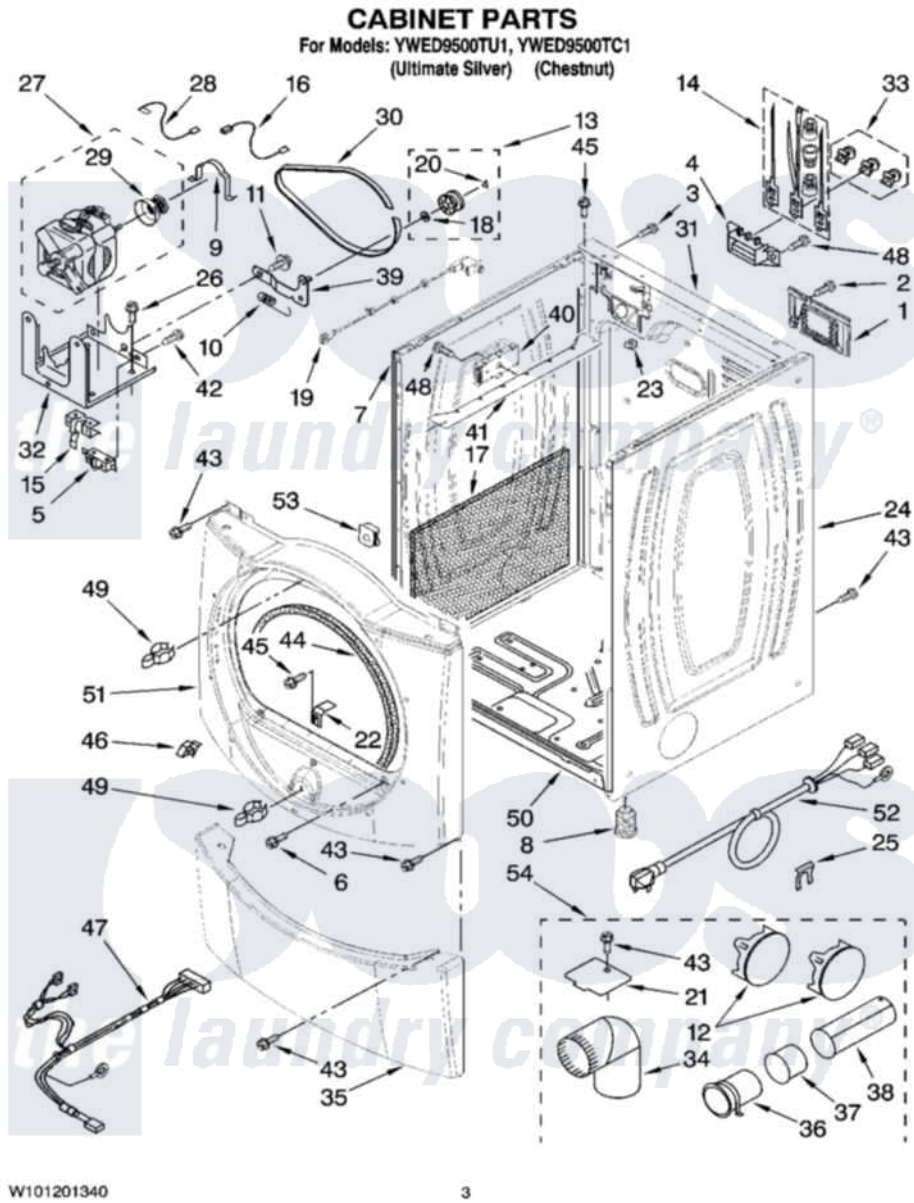

# Whirlpool YWED9500TC1 02 - CABINET PARTS

W101201340

3

Whirlpool [Residential Whirlpool YWED9500TC1 Dryer Parts](#) Parts Diagram 02 - CABINET PARTS  
Click on the part number to view part

Item	Original Part Number	Replaced By	Status	Part Description
1	8576583	<a href="#">W10119283</a>		Cover, Terminal Block
2	3390814	<a href="#">90767</a>		Screw, 8A X 3/8 HeX Washer Head Tapping
3	8533974	<a href="#">4331106</a>		Screw, No.10-32 X 7/16
4	<a href="#">3397659</a>			Block, Terminal
5	3394881	<a href="#">279782</a>		Switch-Lid
6	3357011	<a href="#">308685</a>		Side Trim )
7	<a href="#">W10192440</a>			Panel, Side
"	<a href="#">W10192444</a>			Panel, Side
8	3392100	<a href="#">49621</a>		Feet-Leveling
"	<a href="#">279810</a>			Foot-Optional
9	<a href="#">660658</a>			Clamp, Motor Mounting 343481 685441
10	<a href="#">3387374</a>			Spring, Idler
11	<a href="#">3389420</a>			Retainer-Idler 1/4-20 X 1/16
12	<a href="#">8579117</a>			Plug, Multivent
"	W10136998	<a href="#">W10168170</a>		Switch, Rotary