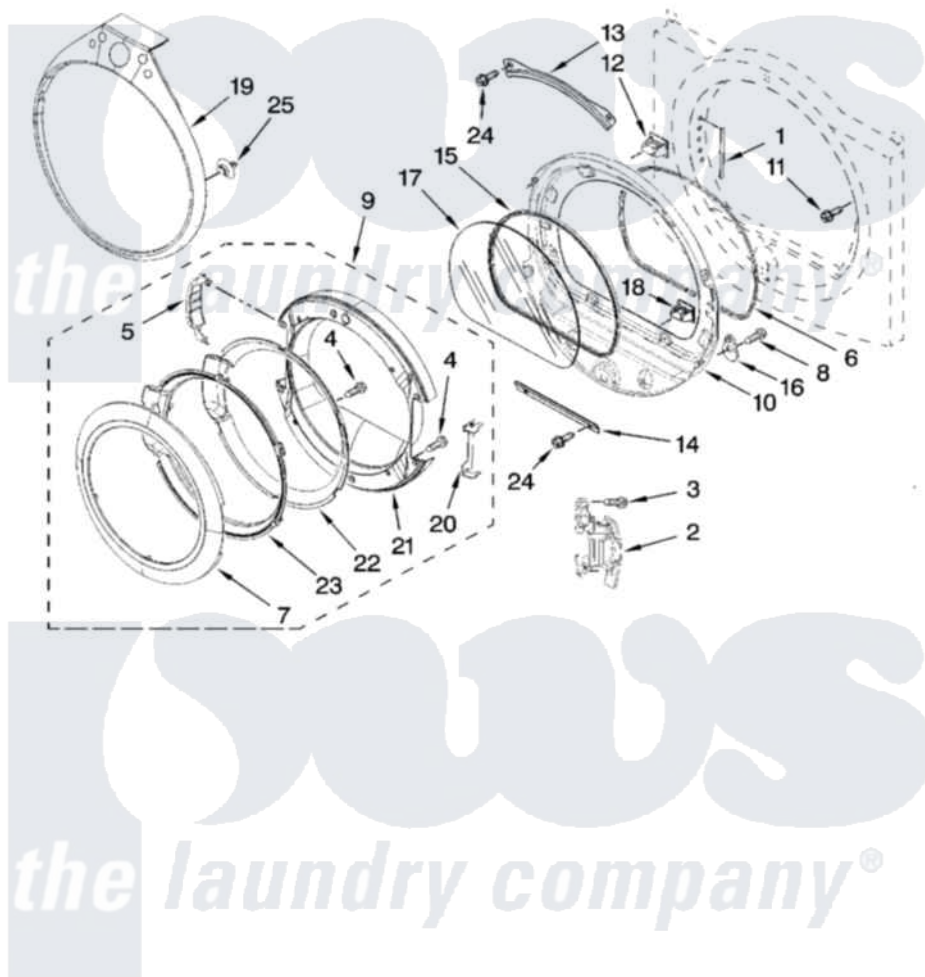

**Whirlpool YWED9500TC1 04 - DOOR PARTS, OPTIONAL PARTS (NOT INCLUDED)**

**DOOR PARTS**  
 For Models: YWED9500TU1, YWED9500TC1  
 (Ultimate Silver) (Chestnut)

W101201340

7

Whirlpool [Residential Whirlpool YWED9500TC1 Dryer Parts](#) Parts Diagram 04 - DOOR PARTS, OPTIONAL PARTS (NOT INCLUDED)

[Click on the part number to view part](#)

Item	Original Part Number	Replaced By	Status	Part Description
1	<a href="#">W10085230</a>			Label, Hinge Hole Cover
2	<a href="#">W10139920</a>			Door Hinge Assembly
3	<a href="#">W10159996</a>			Screw, 10-24 X 25/64
4	<a href="#">9742177</a>			Screw, 8-18 X .625
5	<a href="#">W10180119</a>			Cover-Hinge, Stationary Cover Hinge
"	BLANK		Not Available	(Following Parts Not Included)
"	<a href="#">W10181197</a>			Cover Hinge
6	<a href="#">W10139457</a>			Seal-Door Handle, Ring Door
7	<a href="#">8579502</a>			Handle, Door
"	<a href="#">8579503</a>			HANdle-Ring And Pad Assembly
8	3393008	<a href="#">308685</a>		Side Trim )
9	<a href="#">W10180115</a>			Door Assembly
"	<a href="#">W10180116</a>			Door Assembly