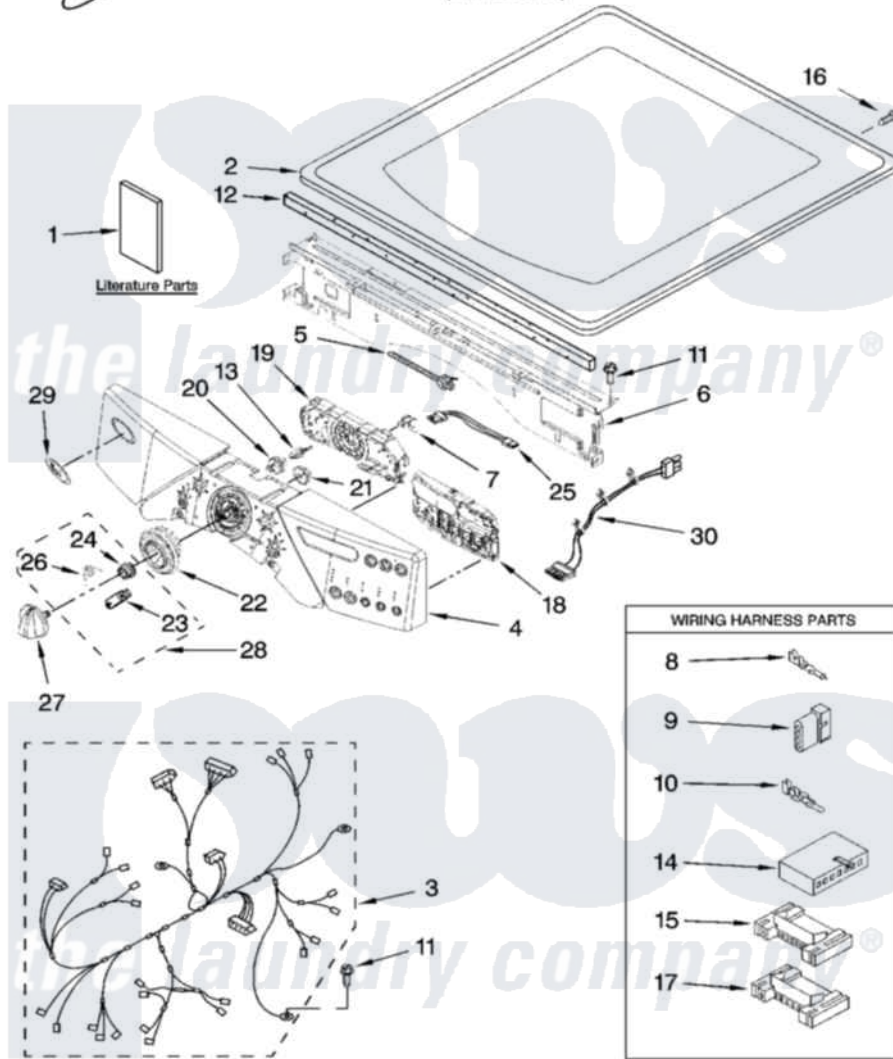

# Whirlpool YWED9500TU0 01 - TOP AND CONSOLE PARTS

## TOP AND CONSOLE PARTS

For Models: YWED9500TU0  
(Ultimate Silver)

27" ELECTRIC DRYER

1-08 Litho in U.S.A.(LAN)

1

Part No. W10160242 Rev. B

Whirlpool [Residential Whirlpool YWED9500TU0 Dryer Parts](#) Parts Diagram 01 - TOP AND CONSOLE PARTS

[Click on the part number to view part](#)

Item	Original Part Number	Replaced By	Status	Part Description
1	W10145156		Not Available	Use & Care Guide
"	W10139322		Not Available	TIP SHEET DRYER STEAM
"	W10134980		Not Available	Installation, Diagonostic Guide
"	W10050533		Not Available	Tech Sheet
"	W10122321		Not Available	Guide, Quick Start
"	W10036380		Not Available	Energy Guide
2	<a href="#">W10114785</a>			Top
3	W10110987		Not Available	Harness, Main
4	W10118566	<a href="#">W10133748</a>		Panel, Console
5	<a href="#">3391018</a>			Tie Cable
6	W10006840	<a href="#">W10215656</a>		Bracket, Console
7	<a href="#">W10112268</a>			Clip-Harness
8	<a href="#">94614</a>			Terminal
9	<a href="#">3936144</a>			Do-It-Yourself Repair Manuals
10	94613	<a href="#">596797</a>		Terminal
11	3390647	<a href="#">488729</a>		Screw