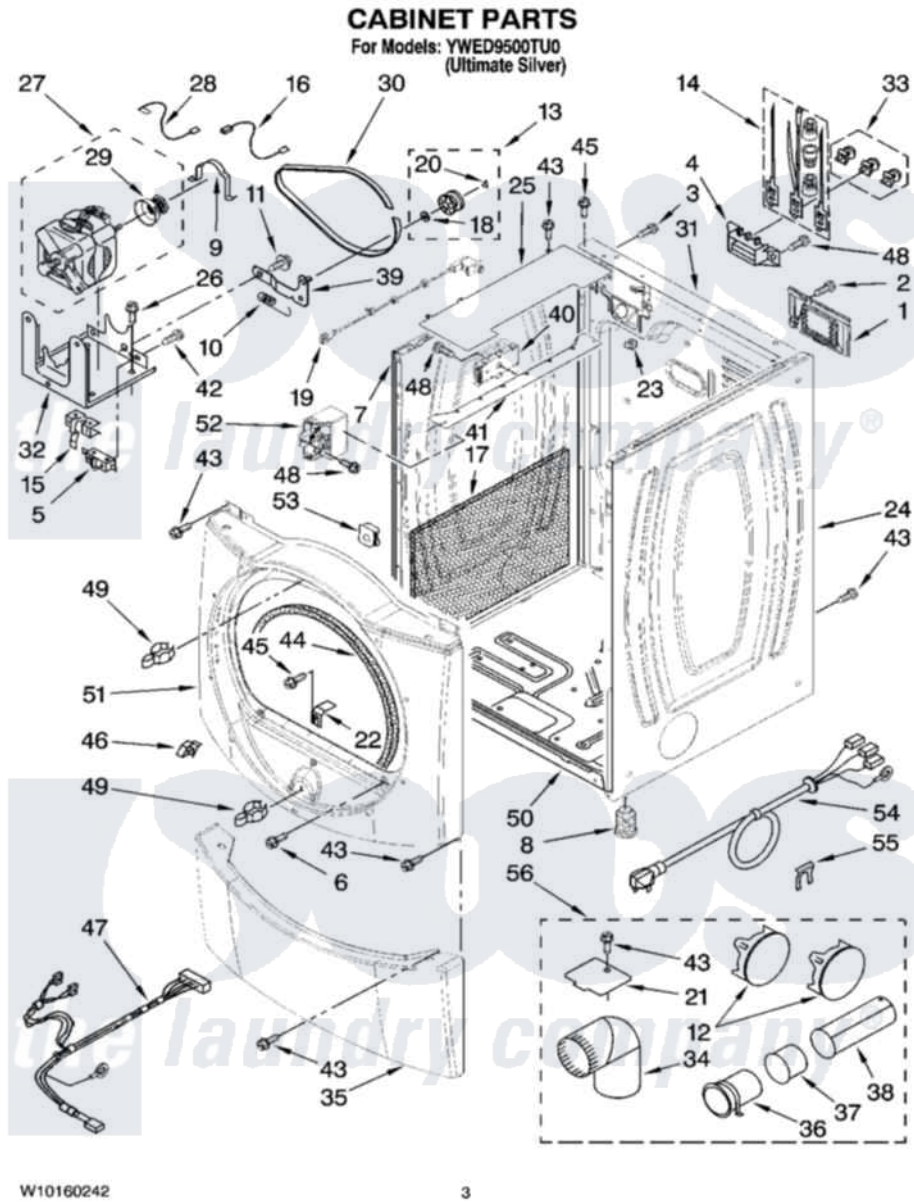

Whirlpool YWED9500TU0 02 - CABINET PARTS

W10160242

3

Whirlpool [Residential Whirlpool YWED9500TU0 Dryer Parts](#) Parts Diagram 02 - CABINET PARTS
Click on the part number to view part

Item	Original Part Number	Replaced By	Status	Part Description
1	8576583	W10119283		Cover, Terminal Block
2	3390814	90767		Screw, 8A X 3/8 HeX Washer Head Tapping
3	8533974	4331106		Screw, No.10-32 X 7/16
4	3397659			Block, Terminal
5	3394881	279782		Switch-Lid
6	3357011	308685		Side Trim)
7	W10138995	W10117286		Panel
8	3392100	49621		Feet-Leveling
"	279810			Foot-Optional
9	660658			Clamp, Motor Mounting 343481 685441
10	3387374			Spring, Idler
11	3389420			Retainer-Idler 1/4-20 X 1/16
12	8579117			Plug, Multivent
13	3388672	279640		Pulley-ldr
14	279218			Terminal Tinned And Brass