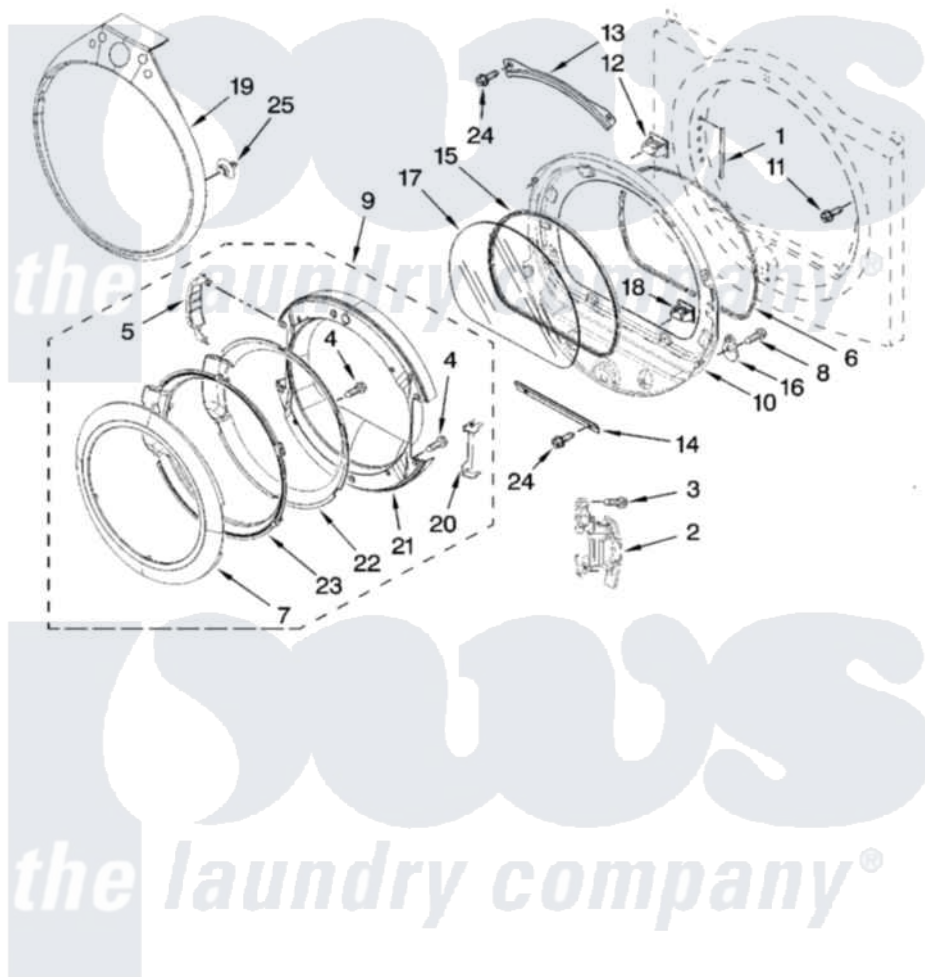

Whirlpool YWED9500TU0 04 - DOOR PARTS, OPTIONAL PARTS (NOT INCLUDED)

DOOR PARTS
For Models: YWED9500TU0
(Ultimate Silver)

W10160242

7

Whirlpool [Residential Whirlpool YWED9500TU0 Dryer Parts](#) Parts Diagram 04 - DOOR PARTS, OPTIONAL PARTS (NOT INCLUDED)

[Click on the part number to view part](#)

Item	Original Part Number	Replaced By	Status	Part Description
1	W10085230			Label, Hinge Hole Cover
2	W10139920			Door Hinge Assembly
3	W10159996			Screw, 10-24 X 25/64
4	9742177			Screw, 8-18 X .625
5	8578153	W10180119		Cover-Hinge, Stationary Cover Hinge
"	BLANK		Not Available	(Following Parts Not Included)
"	8578152	W10181197		Cover Hinge
6	W10139457			Seal-Door Handle, Ring Door
7	8579502			Handle, Door
8	3393008	308685		Side Trim)
9	8579520	W10180115		Door Assembly
10	8578229			Door Assembly
11	355515			Screw, 8-18 X 11/16
12	3398175	279570		Latch

13	8519356		Retainer-Window
14	8519354		Gasket, Window
15	8579662		Screw-Plug
16	W10048910		Glass-Window
17	8566254		Latch
18	690081	279570	Tear-Drop Trim And Clip Assembly
19	W10118558		Shield, Door
20	W10074630	W10180120	Door, Intermediate
21	8578157	W10180118	Door Mask
22	8578156		Door Screen
23	8578155		Screw, 1/4-20 X 3/8
24	3400224		Trim-Clip Metal
25	W10129065		Paint, Pressurized Spray
	8212605		Paint, Pressurized Spray B
"	350930		Paint, Touch-Up
"	72032		Paint, Pressurized Spray
"	4392901		Paint, Pressurized Spray B
"	350938		Paint, Touch-Up)
"	799344		Paint, Bulk)
"	4392900		ACCESSORY PARTS
"	BLANK	Not Available	Kit, Hold Down
"	8529894	346764	Kit, Stack Assembly
"	8541503		Blade
"	8579666A	W10466829	PAINT, BULK (1 QT.) (KIT, DRYER REPAIR)
"	80047		Dryer Rack
"	8521957	W10121663	Following Parts Not Illustrated
"	BLANK	Not Available	Hose, Inlet 6 Ft. Hose With Elbow
"	76314		Connector, Hose ``Y``
"	W10044603		Washer Inlet-Hose
"	3976300	16123	Miscellaneous Parts Must be Ordered Separately.
"	W10044604	49586	Mixer