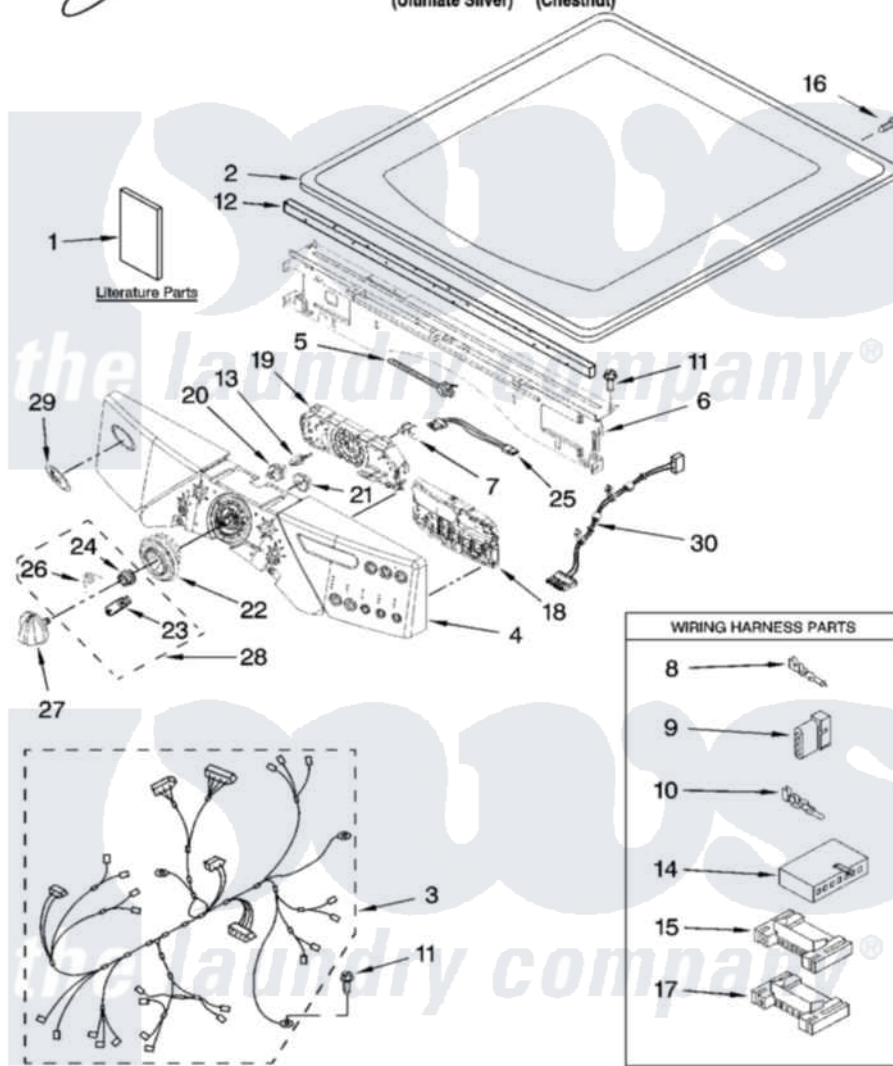

# Whirlpool YWED9500TU1 01 - TOP AND CONSOLE PARTS

## TOP AND CONSOLE PARTS

For Models: YWED9500TU1, YWED9500TC1  
(Ultimate Silver) (Chestnut)

27" ELECTRIC DRYER

4-06 Litho in U.S.A. (LT) (eeb)

1

Part No. W10201340 Rev. A

Whirlpool [Residential Whirlpool YWED9500TU1 Dryer Parts](#) Parts Diagram 01 - TOP AND CONSOLE PARTS  
Click on the part number to view part

Item	Original Part Number	Replaced By	Status	Part Description
1	W10145156		Not Available	Use & Care Guide
"	W10139322		Not Available	TIP SHEET DRYER STEAM
"	W10134980		Not Available	Installation, Diagonostic Guide
"	W10177457		Not Available	Tech Sheet
"	W10122321		Not Available	Guide, Quick Start
2	<a href="#">W10114785</a>			Top
"	<a href="#">W10140291</a>			Top
3	W10111016		Not Available	Harness, Main
4	<a href="#">W10133748</a>			Panel, Console
"	<a href="#">W10177358</a>			Panel, Console
5	<a href="#">3391018</a>			Tie Cable
6	W10006840	<a href="#">W10215656</a>		Bracket, Console
7	<a href="#">W10112268</a>			Clip-Harness
8	<a href="#">94614</a>			Terminal
9	<a href="#">3936144</a>			Do-It-Yourself Repair Manuals
10	94613	<a href="#">596797</a>		Terminal