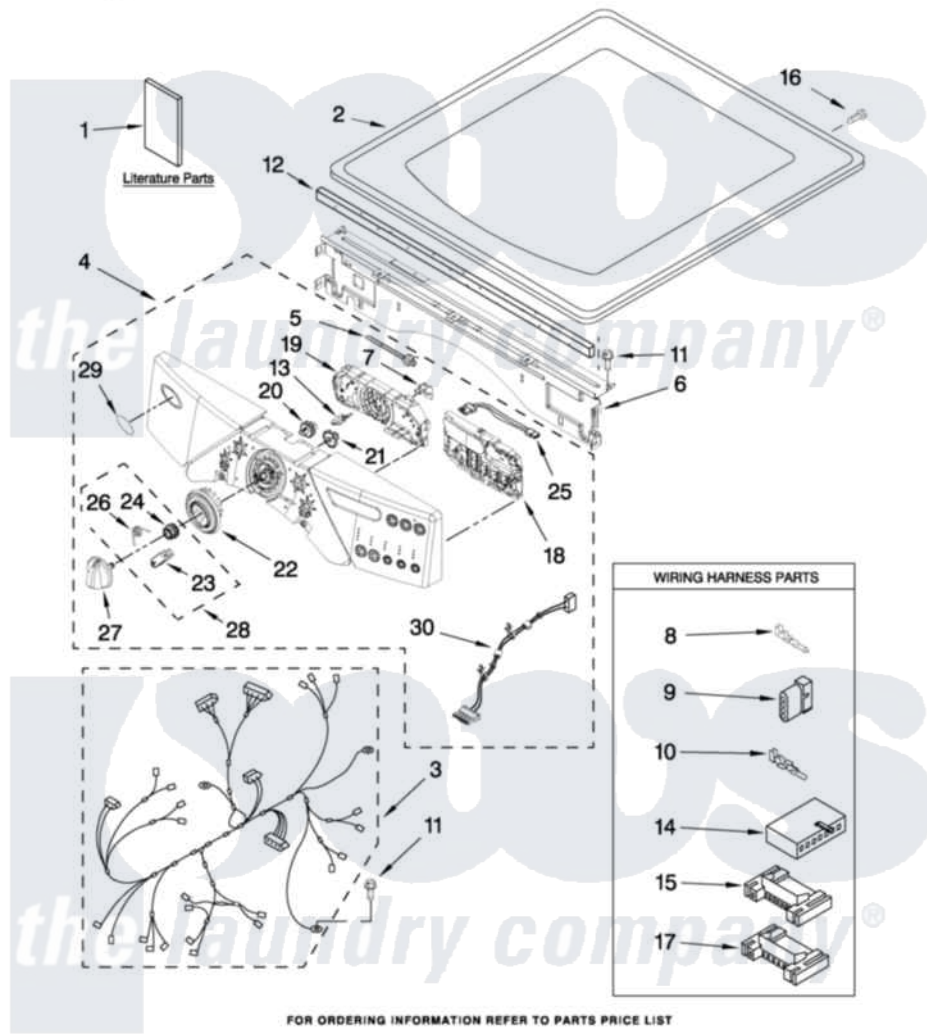

Whirlpool YWED9550WL0 01 - TOP AND CONSOLE PARTS

TOP AND CONSOLE PARTS

For Model: YWED9550WW0, YWED9550WL0, YWED9550WR0
(White) (Mercury) (Red)

ELECTRIC DRYER

FOR ORDERING INFORMATION REFER TO PARTS PRICE LIST

5-09 Litho in U.S.A.(LT) (psw)

1

Part No. W10261226 Rev. B

Whirlpool Residential Whirlpool YWED9550WL0 Dryer Parts Parts Diagram 01 - TOP AND CONSOLE PARTS
Click on the part number to view part

Item	Original Part Number	Replaced By	Status	Part Description
1	W10244607			Use And Care Guide
"	W10251194		Not Available	TECH SHEET
"	W10224610		Not Available	INSTALLATION (INSTRUCTION)
2	3980634	W10117263		Top
"	W10249739			Top
"	W10249738			Toe Panel
3	W10111016		Not Available	Harness, Main
4	W10246596			Panel, Console
"	W10251598			Panel, Console
"	W10251606			Panel, Console
5	3391018			Tie Cable
6	W10215656			Bracket, Console
7	W10112268			Clip-Harness
8	94614			Terminal
9	3936144			Do-It-Yourself Repair Manuals
10	94613	596797		Terminal

11	3390647	488729	Screw
12	W10112267		Foam-Seal Control Bracket
13	W10030070	W10012480	Kit
14	3936150		Connector, 7-Circuit
15	3395683		Receptacle, Multi-Terminal
16	98139	303776	Screw
17	2203186		Connector, 5-Circuit
18	W10248084	W10294712	Kit
19	W10110658		User Interface
20	W10012430		Encoder, Wheel Kit.
21	W10012440		Retainer-Snap
22	W10250089		Knob, Light Ring
23	W10012810	280230	Encoder, Wheel Kit.
24	W10012460	280230	Encoder, Wheel Kit.
25	W10095960		Harness, Communication
26	W10012820	280230	Encoder, Wheel Kit.
27	W10190685		Knob, Control
28	280230		Encoder, Wheel Kit.
29	W10117943	8303811	Badge, Assembly
30	W10111020		Power Cable, User-Interface