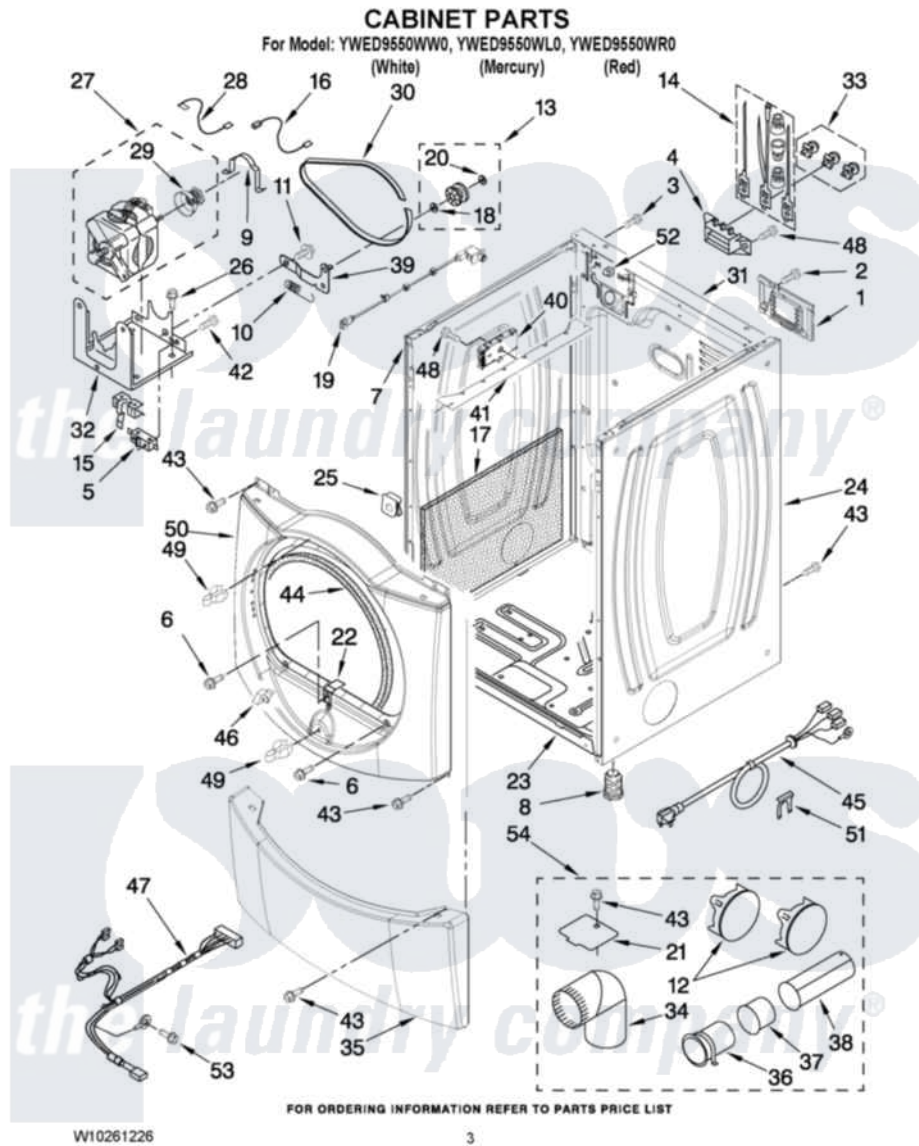

Whirlpool YWED9550WL0 02 - CABINET PARTS

Whirlpool [Residential Whirlpool YWED9550WL0 Dryer Parts](#) Parts Diagram 02 - CABINET PARTS
Click on the part number to view part

Item	Original Part Number	Replaced By	Status	Part Description
1	8576583	W10119283		Cover, Terminal Block
2	3390814	90767		Screw, 8A X 3/8 HeX Washer Head Tapping
3	8533974	4331106		Screw, No.10-32 X 7/16
4	3397659			Block, Terminal
5	3394881	279782		Switch-Lid
6	3357011	308685		Side Trim)
7	W10192435			Panel, Side
"	W10249727			Panel, Side
"	W10249768			Panel, Side
8	3392100	49621		Feet-Leveling
"	279810			Foot-Optional
9	W10121316			Plug, Multivalent
10	3387374			Spring, Idler
11	3389420			Retainer-Idler 1/4-20 X 1/16
12	49252			Plug, Multivalent
"	W10151499	W10404617		Plug, Multivalent