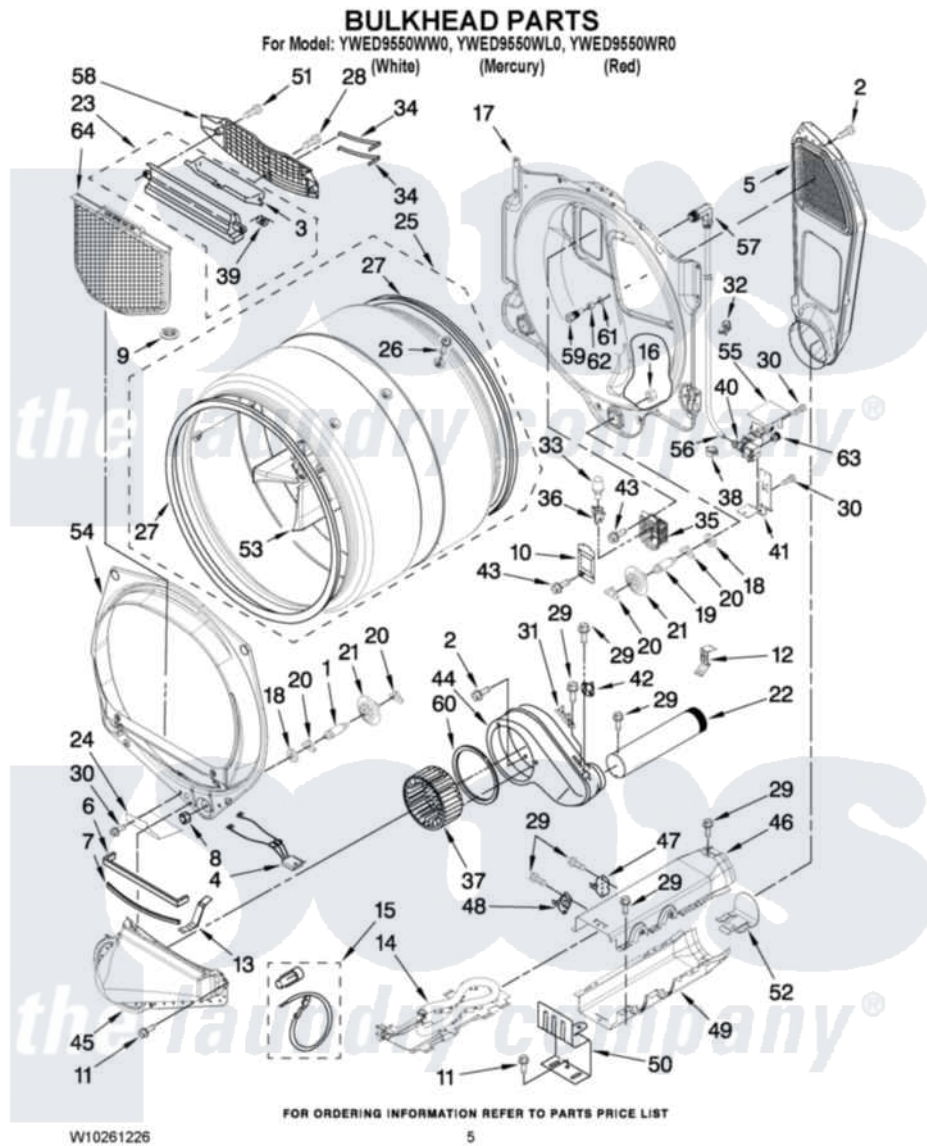

Whirlpool YWED9550WL0 03 - BULKHEAD PARTS

Whirlpool Residential Whirlpool YWED9550WL0 Dryer Parts Parts Diagram 03 - BULKHEAD PARTS
Click on the part number to view part

Item	Original Part Number	Replaced By	Status	Part Description
1	8575324	W10359271		Shaft, Drum Roller Threads
2	3390647	488729		Screw
3	3394984	8563758		Door, Lint Screen
4	3406653			Harness, Sensor
5	697354	3387911		Duct-Air
6	697813			Seal, Outlet Housing
7	697814	697813		Seal, Outlet Housing
8	3934666	W10080210		Nut, 3/8 X 16
9	W10128544			Housing-Outlet
10	3402841	8532165		Lens, Drum Light
11	489463			Screw, 8-18 X 1/16
12	8572105			Retainer, Toe Panel
13	8066208			Clip-Exhaust
14	8544771			Heater Element
15	279457			Wire Kit, Terminal
16	W10001120	W10080190		Nut, 3/8-16