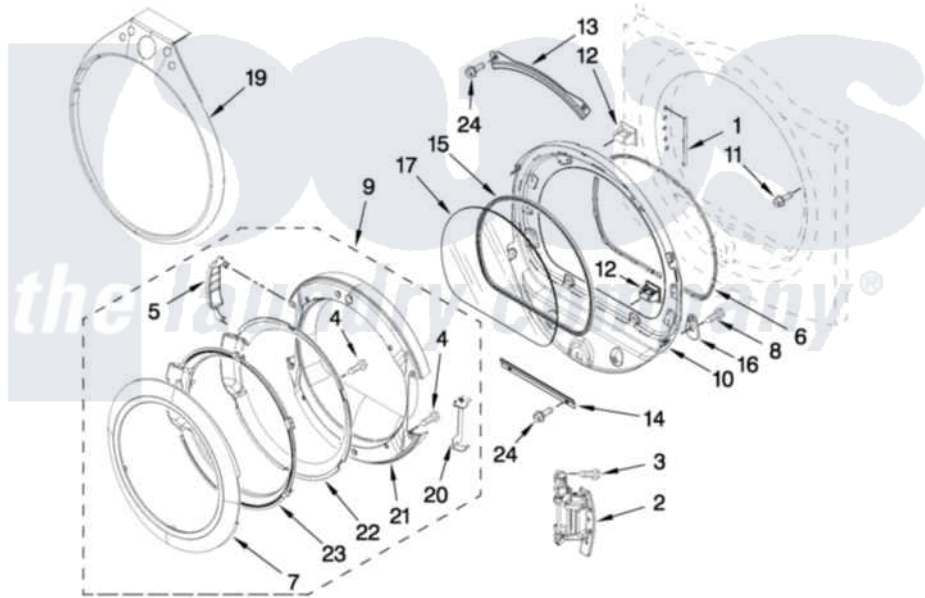

Whirlpool YWED9550WL0 04 - DOOR PARTS

DOOR PARTS

For Model: YWED9550WW0 (White) YWED9550WL0 (Mercury) YWED9550WR0 (Red)

FOR ORDERING INFORMATION REFER TO PARTS PRICE LIST

W10261226

7

Whirlpool [Residential Whirlpool YWED9550WL0 Dryer Parts](#) Parts Diagram 04 - DOOR PARTS
 Click on the part number to view part

Item	Original Part Number	Replaced By	Status	Part Description
1	W10085210			Label-Hinge Hole Cover Front Panel
2	W10139920			Door Hinge Assembly
3	W10159996			Screw, 10-24 X 25/64
4	9742177			Screw, 8-18 X .625
5	W10180119			Cover-Hinge, Stationary Cover Hinge
"	W10181197			Cover Hinge
6	W10139457			Seal-Door Handle, Ring Door
7	8579502			Handle, Door
8	3393008	308685		Side Trim)
9	W10180115			Door Assembly
10	8578229			Door Assembly
11	355515			Screw, 8-18 X 11/16
12	690081	279570		Latch
13	8519356			Retainer-Window
14	8519354			Retainer-Window

15	8579662		Gasket, Window
16	W10048910		Screw-Plug
17	8566254		Glass-Window
19	W10246600		Tear-Drop Trim And Clip Assembly
"	W10249765		Tear-Drop Trim And Clip Assembly
"	W10249767		Tear-Drop Trim And Clip Assembly
20	W10180120		Shield, Door
21	W10180118		Door, Intermediate
22	W10180117		Door Mask
23	8578155		Door Screen
24	3393258	3373329D	Screw