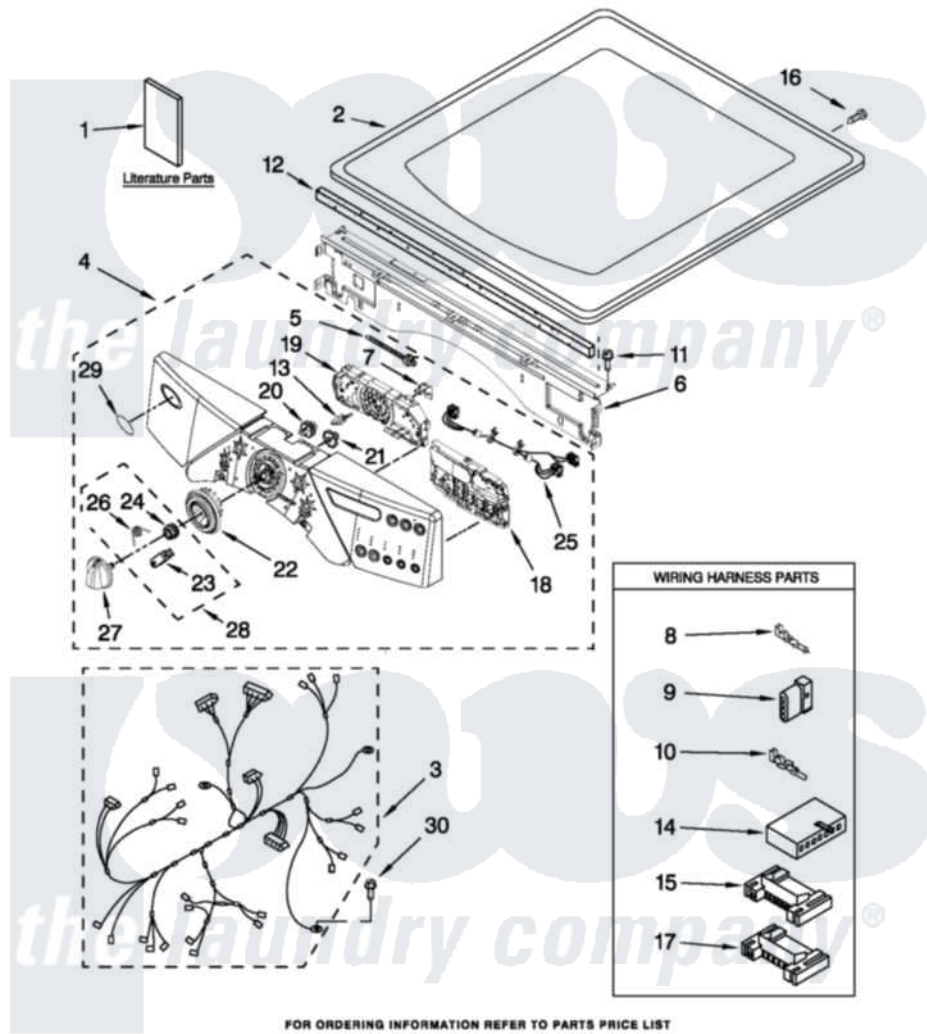

Whirlpool YWED9550WL1 01 - TOP AND CONSOLE PARTS

TOP AND CONSOLE PARTS

For Model: YWED9550WW1 (White) YWED9550WL1 (Mercury) YWED9550WR1 (Red)

ELECTRIC DRYER

FOR ORDERING INFORMATION REFER TO PARTS PRICE LIST

12-11 Litho in U.S.A. (LT)(psw)

1

Part No. W10280317 Rev. A

Whirlpool Residential Whirlpool YWED9550WL1 Dryer Parts Parts Diagram 01 - TOP AND CONSOLE PARTS
 Click on the part number to view part

Item	Original Part Number	Replaced By	Status	Part Description
1	W10244607			Use And Care Guide
"	W10258369		Not Available	TECH SHEET
"	W10255469		Not Available	INSTALLATION INSTRUCTIONS
2	3980634	W10117263		Top
"	W10249739			Top
"	W10249738			Toe Panel
3	W10251445		Not Available	HARNESS, MAIN
4	W10255229			Panel, Console
"	W10255230			Panel, Console
"	W10255231			Panel, Console
5	3391018			Tie Cable
6	W10215656			Bracket, Console
7	W10112268			Clip-Harness
8	94614			Terminal
9	3936144			Do-It-Yourself Repair Manuals
10	94613	596797		Terminal

11	3390647	488729	Screw
12	W10112267		Foam-Seal Control Bracket
13	W10030070	W10012480	Kit
14	3936150		Connector, 7-Circuit
15	3395683		Receptacle, Multi-Terminal
16	98139	303776	Screw
17	2203186		Connector, 5-Circuit
18	W10255236	W10294715	Kit
19	W10110658		User Interface
20	W10012430		Encoder, Wheel Kit.
21	W10012440		Retainer-Snap
22	W10250089		Knob, Light Ring
23	W10012810	280230	Encoder, Wheel Kit.
24	W10012460	280230	Encoder, Wheel Kit.
25	W10242906		Harness, Communication
26	W10012820	280230	Encoder, Wheel Kit.
27	W10190685		Knob, Control
28	280230		Encoder, Wheel Kit.
29	W10117943	8303811	Badge, Assembly
30	693995		Screw, Hex Head