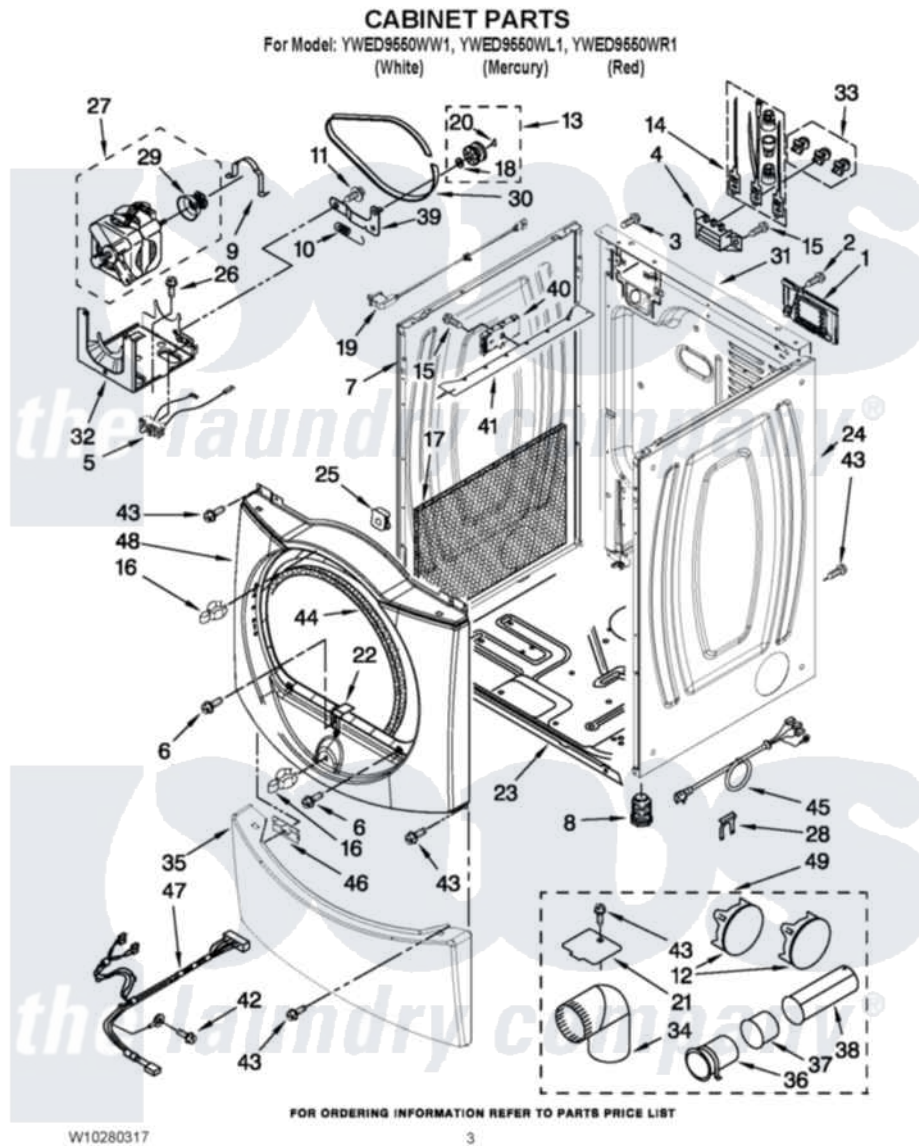

Whirlpool YWED9550WL1 02 - CABINET PARTS

Whirlpool [Residential Whirlpool YWED9550WL1 Dryer Parts](#) Parts Diagram 02 - CABINET PARTS
Click on the part number to view part

Item	Original Part Number	Replaced By	Status	Part Description
1	8576583	W10119283		Cover, Terminal Block
2	3390814	90767		Screw, 8A X 3/8 HeX Washer Head Tapping
3	8533974	4331106		Screw, No.10-32 X 7/16
4	3397659			Block, Terminal
5	W10246525	W10314253		Switch, Assembly Broken Belt
6	3357011	308685		Side Trim)
7	W10192435			Panel, Side
"	W10249727			Panel, Side
"	W10249768			Panel, Side
8	3392100	49621		Feet-Leveling
NI	279810			Foot-Optional
9	W10121316			Plug, Multivalent
10	3387374			Spring, Idler
11	3389420			Retainer-Idler 1/4-20 X 1/16
12	49252			Plug, Multivalent
"	W10151499	W10404617		Plug, Multivalent