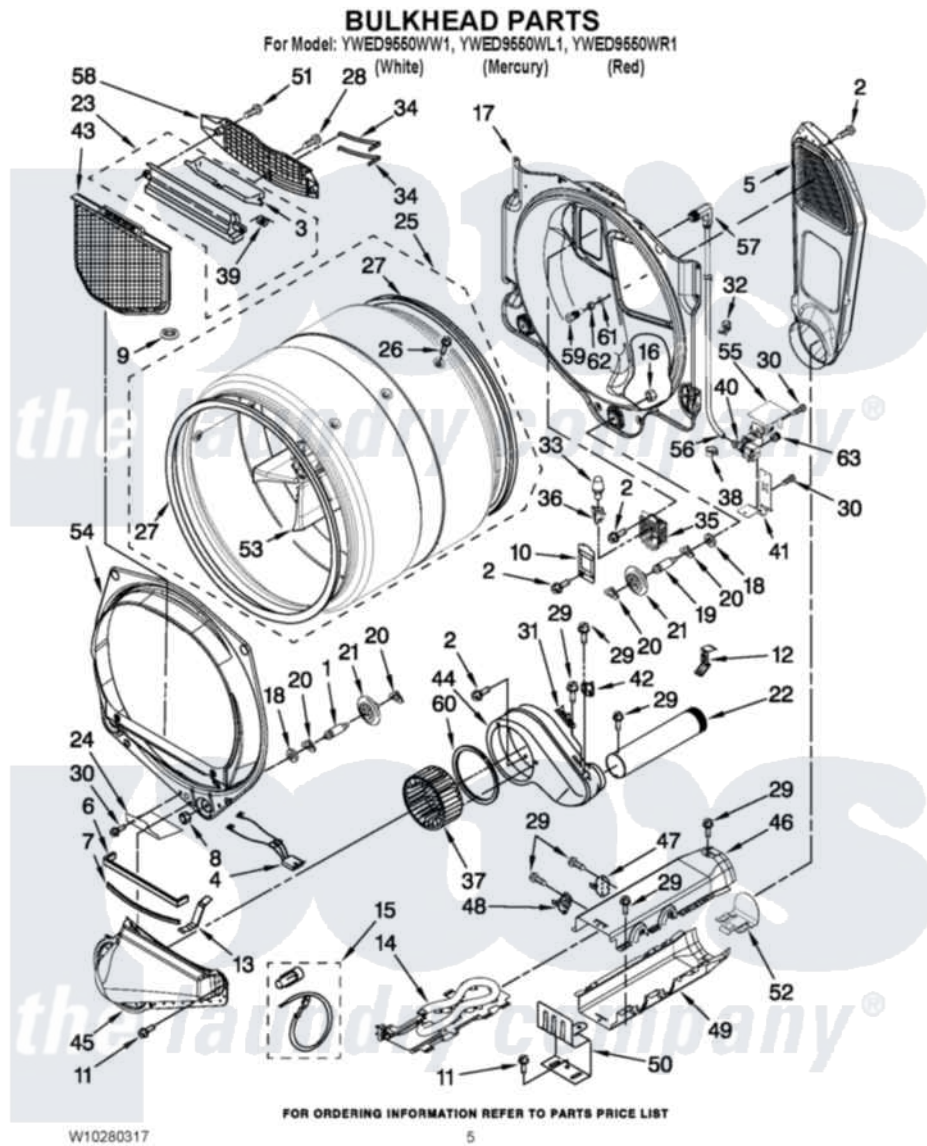

Whirlpool YWED9550WL1 03 - BULKHEAD PARTS

Whirlpool Residential Whirlpool YWED9550WL1 Dryer Parts Parts Diagram 03 - BULKHEAD PARTS
Click on the part number to view part

| Item | Original Part Number | Replaced By | Status | Part Description |
|------|---------------------------|---------------------------|--------|----------------------------|
| 1 | 8575324 | W10359271 | | Shaft, Drum Roller Threads |
| 2 | 3390647 | 488729 | | Screw |
| 3 | 3394984 | 8563758 | | Door, Lint Screen |
| 4 | 3406653 | | | Harness, Sensor |
| 5 | 697354 | 3387911 | | Duct-Air |
| 6 | 697813 | | | Seal, Outlet Housing |
| 7 | 697814 | 697813 | | Seal, Outlet Housing |
| 8 | 3934666 | W10080210 | | Nut, 3/8 X 16 |
| 9 | W10128544 | | | Housing-Outlet |
| 10 | 3402841 | 8532165 | | Lens, Drum Light |
| 11 | 489463 | | | Screw, 8-18 X 1/16 |
| 12 | 8572105 | | | Retainer, Toe Panel |
| 13 | 8066208 | | | Clip-Exhaust |
| 14 | 8544771 | | | Heater Element |
| 15 | 279457 | | | Wire Kit, Terminal |
| 16 | W10001120 | W10080190 | | Nut, 3/8-16 |