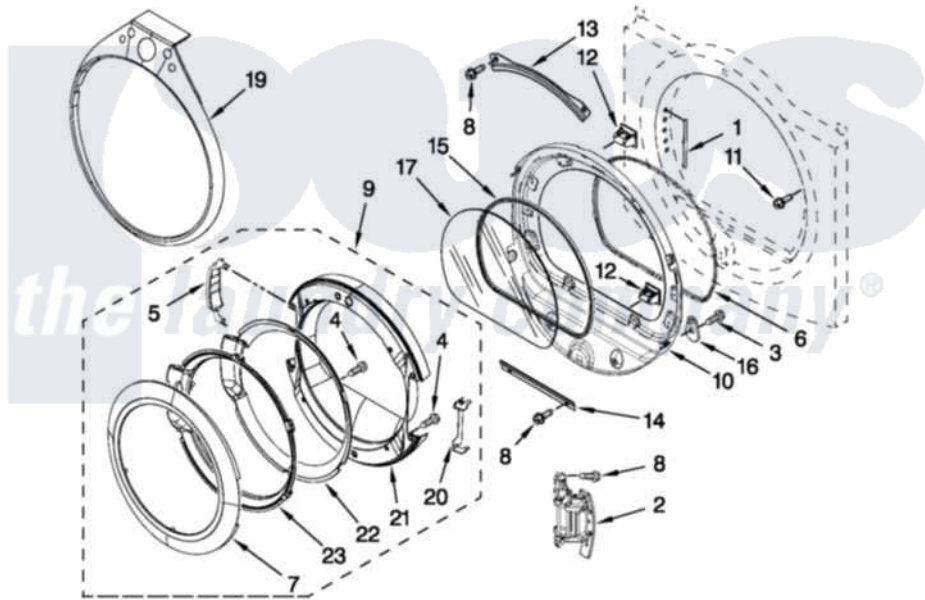

# Whirlpool YWED9550WL1 04 - DOOR PARTS

## DOOR PARTS

For Model: YWED9550WW1, YWED9550WL1, YWED9550WR1  
(White) (Mercury) (Red)

FOR ORDERING INFORMATION REFER TO PARTS PRICE LIST

W10280317

7

Whirlpool [Residential Whirlpool YWED9550WL1 Dryer Parts](#) Parts Diagram 04 - DOOR PARTS  
Click on the part number to view part

Item	Original Part Number	Replaced By	Status	Part Description
1	<a href="#">W10085210</a>			Label-Hinge Hole Cover Front Panel
2	<a href="#">W10139920</a>			Door Hinge Assembly
3	<a href="#">W10159996</a>			Screw, 10-24 X 25/64
4	<a href="#">9742177</a>			Screw, 8-18 X .625
5	<a href="#">W10180119</a>			Cover-Hinge, Stationary Cover Hinge
NI	<a href="#">W10181197</a>			Cover Hinge
6	<a href="#">W10139457</a>			Seal-Door Handle, Ring Door
7	<a href="#">8579502</a>			Handle, Door
8	3393258	<a href="#">3373329D</a>		Screw
9	<a href="#">W10180115</a>			Door Assembly
10	<a href="#">8578229</a>			Door Assembly
11	<a href="#">355515</a>			Screw, 8-18 X 11/16
12	690081	<a href="#">279570</a>		Latch
13	<a href="#">8519356</a>			Retainer-Window
14	<a href="#">8519354</a>			Retainer-Window

15	<a href="#">8579662</a>	Gasket, Window
16	<a href="#">W10048910</a>	Screw-Plug
17	<a href="#">8566254</a>	Glass-Window
19	<a href="#">W10246600</a>	Tear-Drop Trim And Clip Assembly
"	<a href="#">W10249765</a>	Tear-Drop Trim And Clip Assembly
"	<a href="#">W10249767</a>	Tear-Drop Trim And Clip Assembly
20	<a href="#">W10180120</a>	Shield, Door
21	<a href="#">W10180118</a>	Door, Intermediate
22	<a href="#">W10180117</a>	Door Mask
23	<a href="#">8578155</a>	Door Screen