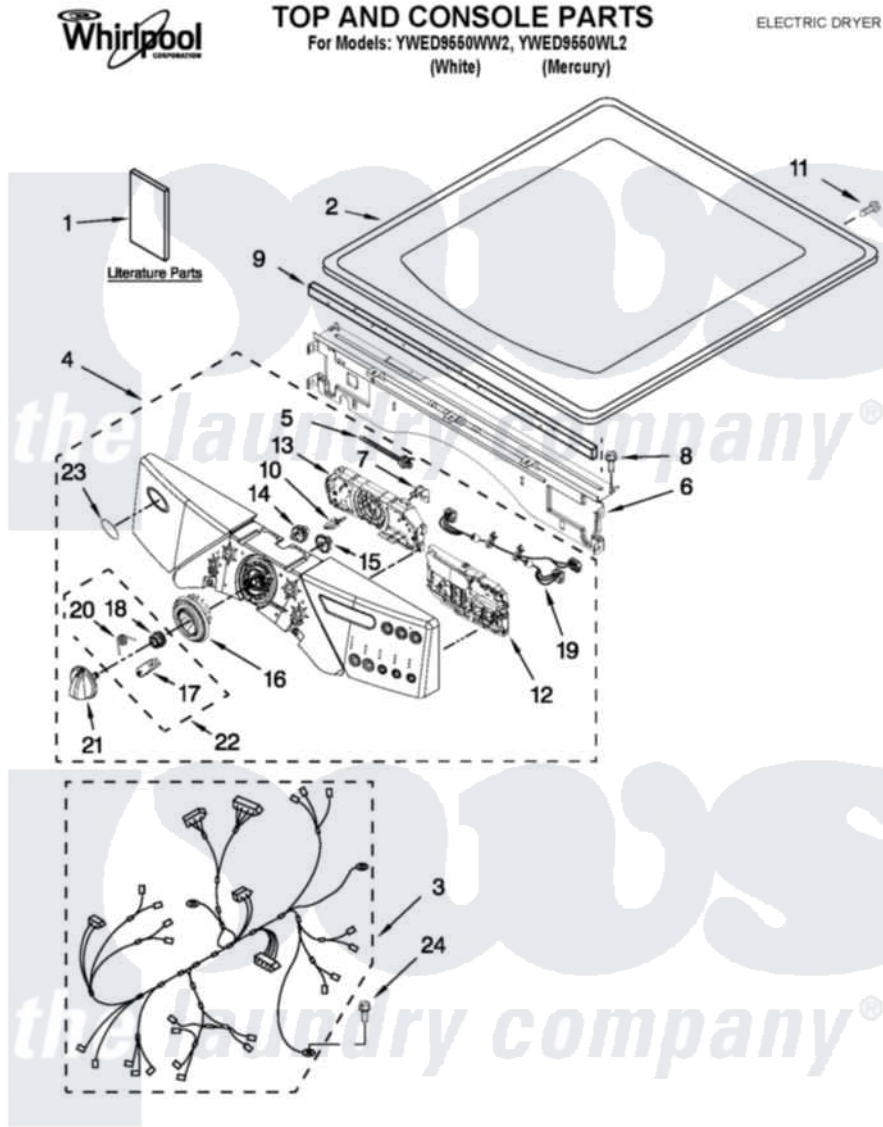

Whirlpool YWED9550WL2 01 - TOP AND CONSOLE PARTS

FOR ORDERING INFORMATION REFER TO PARTS PRICE LIST

3-12 Litho in U.S.A. (BMN) (psw)

1

Part No. W10489174 Rev. A

Whirlpool Residential Whirlpool YWED9550WL2 Dryer Parts Parts Diagram 01 - TOP AND CONSOLE PARTS

[Click on the part number to view part](#)

Item	Original Part Number	Replaced By	Status	Part Description
1	W10477028		Not Available	USE & CARE GUIDE
"	W10298850		Not Available	TECH SHEET
"	W10471645		Not Available	INSTALLATION, INSTRUCTION
2	3980634	W10117263		Top
"	W10249739			Top
3	W10251445		Not Available	HARNES, MAIN
4	W10255229			Panel, Console
"	W10255230			Panel, Console
5	3391018			Tie Cable
6	W10215656			Bracket, Console
7	W10112268			Clip-Harness
8	3390647	488729		Screw
9	W10112267			Foam-Seal Control Bracket
10	W10030070	W10012480		Kit
11	3390647	488729		Screw
12	W10279773			User Interface

13	W10279709		User Interface,
14	W10012430		Encoder, Wheel Kit.
15	W10012440		Retainer-Snap
16	W10250089		Knob, Light Ring
17	W10012810	280230	Encoder, Wheel Kit.
18	W10133763	Not Available	DETENT WHEEL (SERVICE ONLY WITH ILLUS. 28)
19	W10242906		Harness, Communication
20	W10012820	280230	Encoder, Wheel Kit.
21	W10190685		Knob, Control
22	W10012480		Kit
23	W10117943	8303811	Badge, Assembly
24	693995		Screw, Hex Head