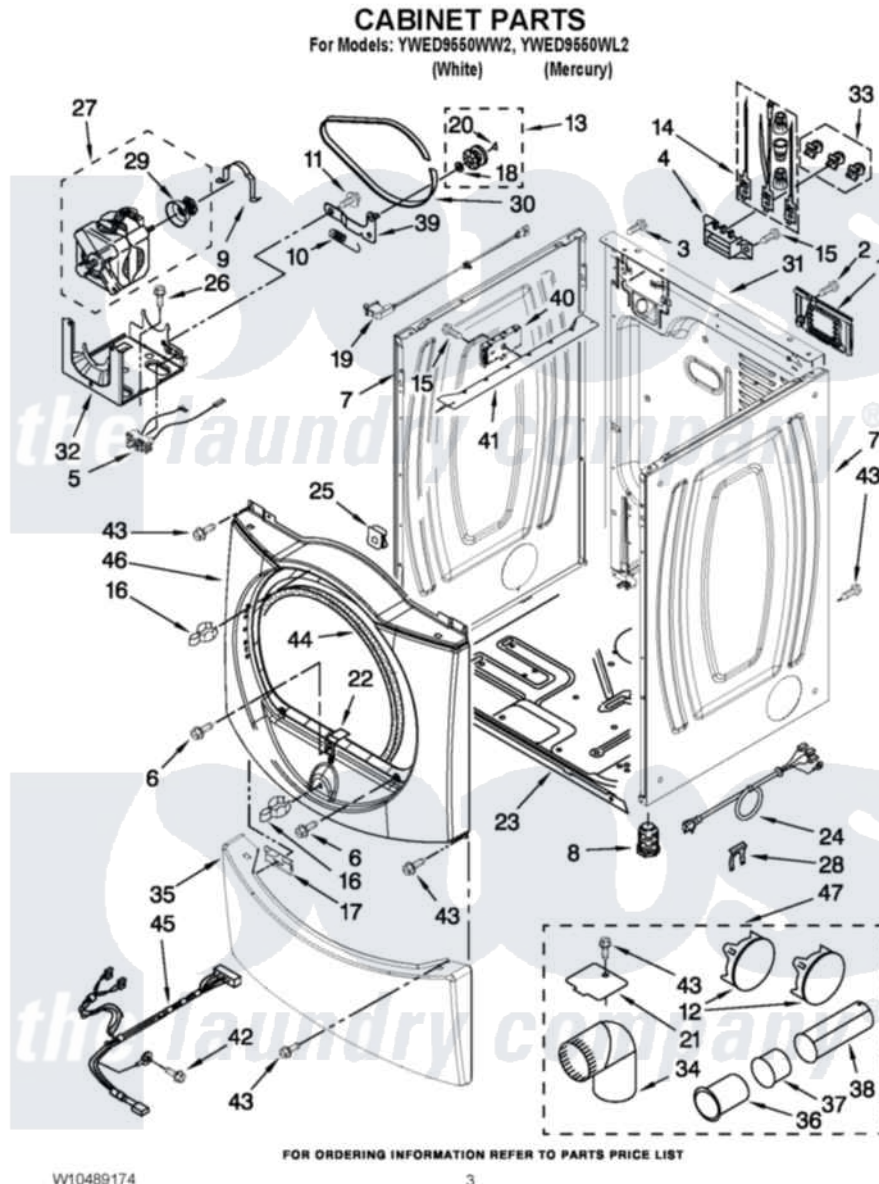

Whirlpool YWED9550WL2 02 - CABINET PARTS

Whirlpool [Residential Whirlpool YWED9550WL2 Dryer Parts](#) Parts Diagram 02 - CABINET PARTS
Click on the part number to view part

Item	Original Part Number	Replaced By	Status	Part Description
1	W10286180	W10119283		Cover, Terminal Block
2	3390631			Screw, 10-16 X 3/8
3	8533974	4331106		Screw, No.10-32 X 7/16
4	3397659			Block, Terminal
5	W10411936			Switch, Broken Belt
6	3357011	308685		Side Trim)
7	W10468495			Panel, Side
"	W10468499			Panel, Side
8	3392100	49621		Feet-Leveling
NI	279810			Foot-Optional
9	W10121316			Plug, Multivent
10	3387374			Spring, Idler
11	3389420			Retainer-Idler 1/4-20 X 1/16
12	W10404617			Plug, Multivent
13	3388672	279640		Pulley-Idr
14	279318			Terminal Tinned And Brass Panel

15	90767		Screw, 8A X 3/8 HeX Washer Head Tapping
16	696144	279570	Latch
17	8519459		Clip, Toe Panel
18	W10121334		Washer, Thrust
19	W10128087	W10318609	Switch, Assembly Door
20	690997		Washer, Thrust
21	W10354249		Plate, Cover
22	8529053		Ramp, Door Door Switch
23	W10239098		Front Panel
24	8529008	Not Available	HARNESSE, WIRING
25	62825		Clip-S Type Control Board
26	343641	681414	Screw, 10AB X 1/2
27	W10396028	279787	Motor-Drive
28	694415		Clip, Strain Relief
29	8578220		Pulley, Motor
30	3387610	661570	Belt
31	W10244142		Panel, Rear
32	W10242878		Bracket, Motor Mounting
33	279393		Terminal Block Screw Kit
34	49026		4" - 90° Elbow
35	W10246269		Panel, Toe
"	W10259606		Panel, Toe
36	8563747		Exhaust Pipe Medium Pipe
37	W10331278		Exhaust Pipe
38	8563749		Exhaust Pipe
39	3388674	W10118756	Idler Bracket
40	W10256719		Board, Control
41	8563727		Bracket, Control
42	693995		Screw, Hex Head
43	3390647	488729	Screw
44	3387242		Seal, Front Panel
45	W10242904		Harness, Digital Interface
46	W10180423		Front Panel
"	W10249726		Front Panel
NI	W10186596	W10470674	Dryer Exhaust Kit