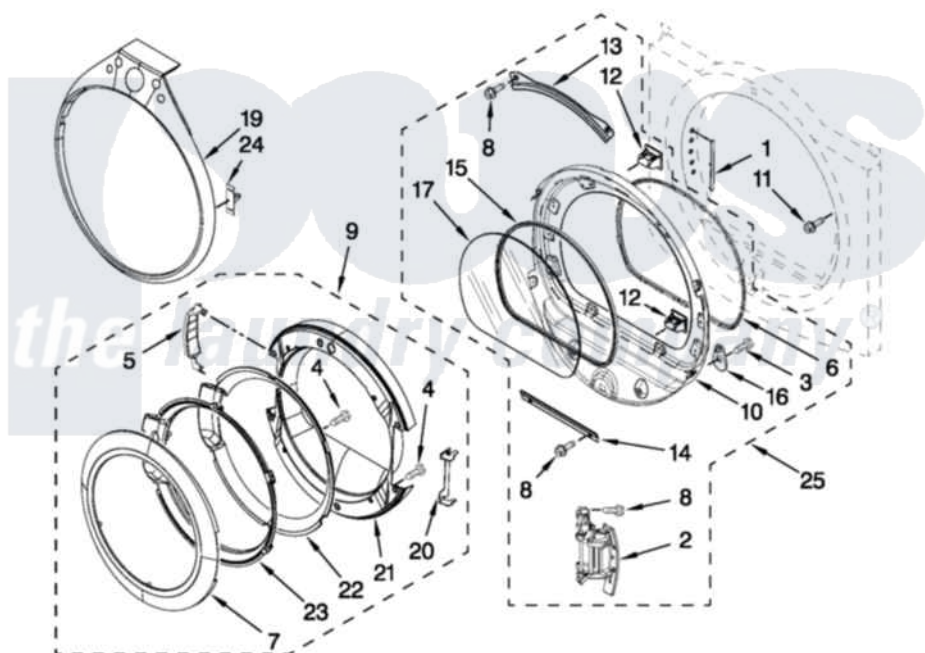

Whirlpool YWED9550WL2 04 - DOOR PARTS

DOOR PARTS

For Models: YWED9560WW2, YWED9550WL2
(White) (Mercury)

FOR ORDERING INFORMATION REFER TO PARTS PRICE LIST

W10489174

7

Whirlpool [Residential Whirlpool YWED9550WL2 Dryer Parts](#) Parts Diagram 04 - DOOR PARTS

[Click on the part number to view part](#)

Item	Original Part Number	Replaced By	Status	Part Description
1	W10085230			Label, Hinge Hole Cover
2	W10310366			Door Hinge Assembly
3	W10159996			Screw, 10-24 X 25/64
4	9742177			Screw, 8-18 X .625
5	W10180119			Cover-Hinge, Stationary Cover Hinge
NI	N/P		Not Available	(FOLLOWING PARTS NOT INCLUDED)
"	W10181197			Cover Hinge
6	W10139457			Seal-Door Handle, Ring Door
7	8579502			Handle, Door
8	3393258	3373329D		Screw
9	W10180115			Door Assembly
10	8578229			Door Assembly
11	355515			Screw, 8-18 X 11/16
12	690081	279570		Latch
13	8519356			Retainer-Window

14	8519354	Retainer-Window
15	8579662	Gasket, Window
16	W10048910	Screw-Plug
17	8566254	Glass-Window
19	W10246600	Tear-Drop Trim And Clip Assembly
"	W10249765	Tear-Drop Trim And Clip Assembly
20	W10180120	Shield, Door
21	W10180118	Door, Intermediate
22	W10180117	Door Mask
23	8578155	Door Screen
24	W10129065	Trim-Clip Metal
25	8577819	Door Assembly