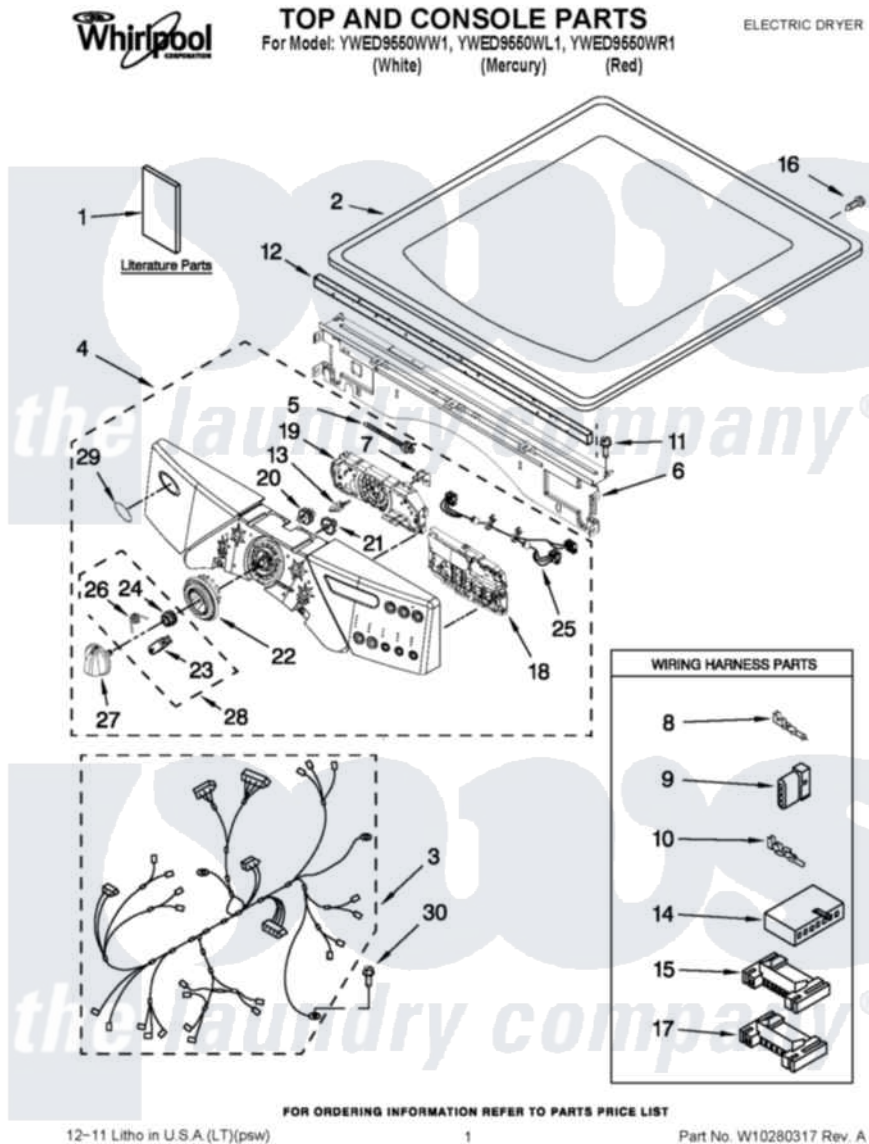

# Whirlpool YWED9550WR1 01 - TOP AND CONSOLE PARTS

Whirlpool Residential Whirlpool YWED9550WR1 Dryer Parts Parts Diagram 01 - TOP AND CONSOLE PARTS  
Click on the part number to view part

Item	Original Part Number	Replaced By	Status	Part Description
1	<a href="#">W10244607</a>			Use And Care Guide
"	W10258369		Not Available	TECH SHEET
"	W10255469		Not Available	INSTALLATION INSTRUCTIONS
2	3980634	<a href="#">W10117263</a>		Top
"	<a href="#">W10249739</a>			Top
"	<a href="#">W10249738</a>			Toe Panel
3	W10251445		Not Available	HARNESS, MAIN
4	<a href="#">W10255229</a>			Panel, Console
"	<a href="#">W10255230</a>			Panel, Console
"	<a href="#">W10255231</a>			Panel, Console
5	<a href="#">3391018</a>			Tie Cable
6	<a href="#">W10215656</a>			Bracket, Console
7	<a href="#">W10112268</a>			Clip-Harness
8	<a href="#">94614</a>			Terminal
9	<a href="#">3936144</a>			Do-It-Yourself Repair Manuals
10	94613	<a href="#">596797</a>		Terminal

11	3390647	<a href="#">488729</a>	Screw
12	<a href="#">W10112267</a>		Foam-Seal Control Bracket
13	W10030070	<a href="#">W10012480</a>	Kit
14	<a href="#">3936150</a>		Connector, 7-Circuit
15	<a href="#">3395683</a>		Receptacle, Multi-Terminal
16	98139	<a href="#">303776</a>	Screw
17	<a href="#">2203186</a>		Connector, 5-Circuit
18	W10255236	<a href="#">W10294715</a>	Kit
19	<a href="#">W10110658</a>		User Interface
20	<a href="#">W10012430</a>		Encoder, Wheel Kit.
21	<a href="#">W10012440</a>		Retainer-Snap
22	<a href="#">W10250089</a>		Knob, Light Ring
23	W10012810	<a href="#">280230</a>	Encoder, Wheel Kit.
24	W10012460	<a href="#">280230</a>	Encoder, Wheel Kit.
25	<a href="#">W10242906</a>		Harness, Communication
26	W10012820	<a href="#">280230</a>	Encoder, Wheel Kit.
27	<a href="#">W10190685</a>		Knob, Control
28	<a href="#">280230</a>		Encoder, Wheel Kit.
29	W10117943	<a href="#">8303811</a>	Badge, Assembly
30	<a href="#">693995</a>		Screw, Hex Head