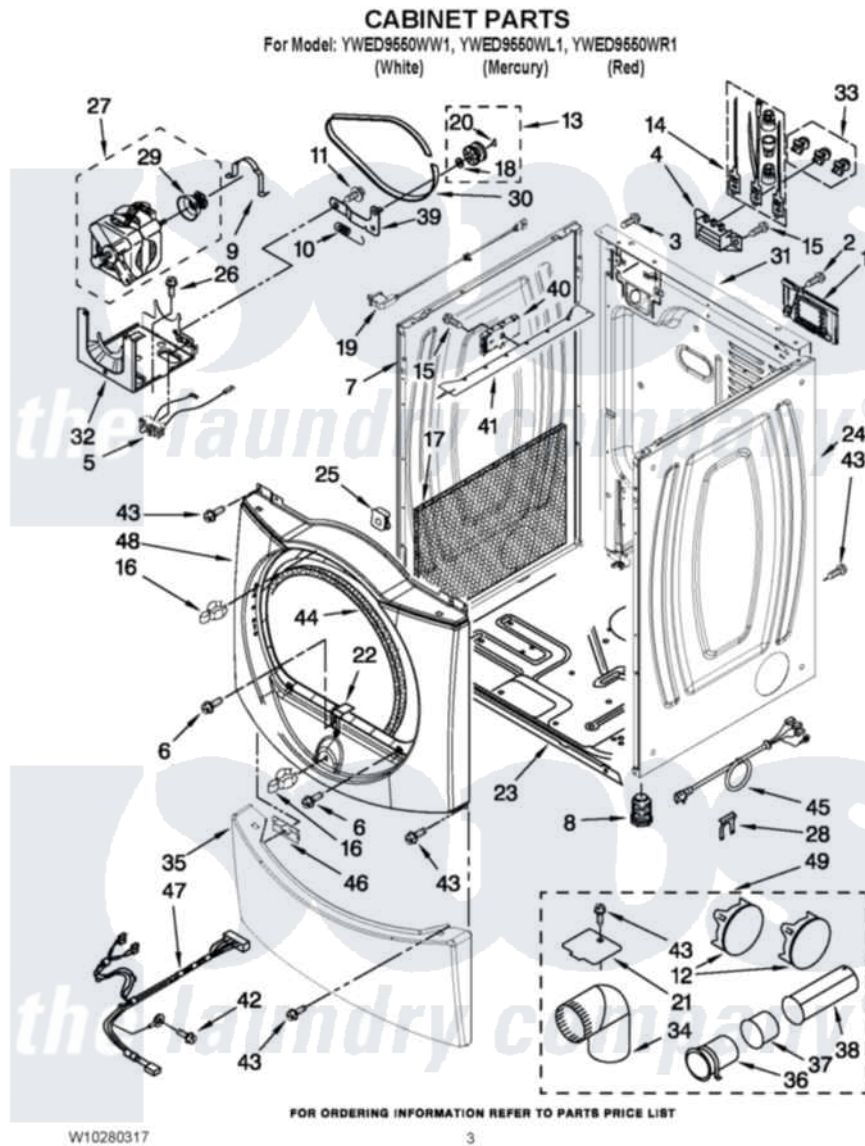

Whirlpool YWED9550WR1 02 - CABINET PARTS

Whirlpool [Residential Whirlpool YWED9550WR1 Dryer Parts](#) Parts Diagram 02 - CABINET PARTS
Click on the part number to view part

Item	Original Part Number	Replaced By	Status	Part Description
1	8576583	W10119283		Cover, Terminal Block
2	3390814	90767		Screw, 8A X 3/8 HeX Washer Head Tapping
3	8533974	4331106		Screw, No.10-32 X 7/16
4	3397659			Block, Terminal
5	W10246525	W10314253		Switch, Assembly Broken Belt
6	3357011	308685		Side Trim)
7	W10192435			Panel, Side
"	W10249727			Panel, Side
"	W10249768			Panel, Side
8	3392100	49621		Feet-Leveling
NI	279810			Foot-Optional
9	W10121316			Plug, Multivalent
10	3387374			Spring, Idler
11	3389420			Retainer-Idler 1/4-20 X 1/16
12	49252			Plug, Multivalent
"	W10151499	W10404617		Plug, Multivalent