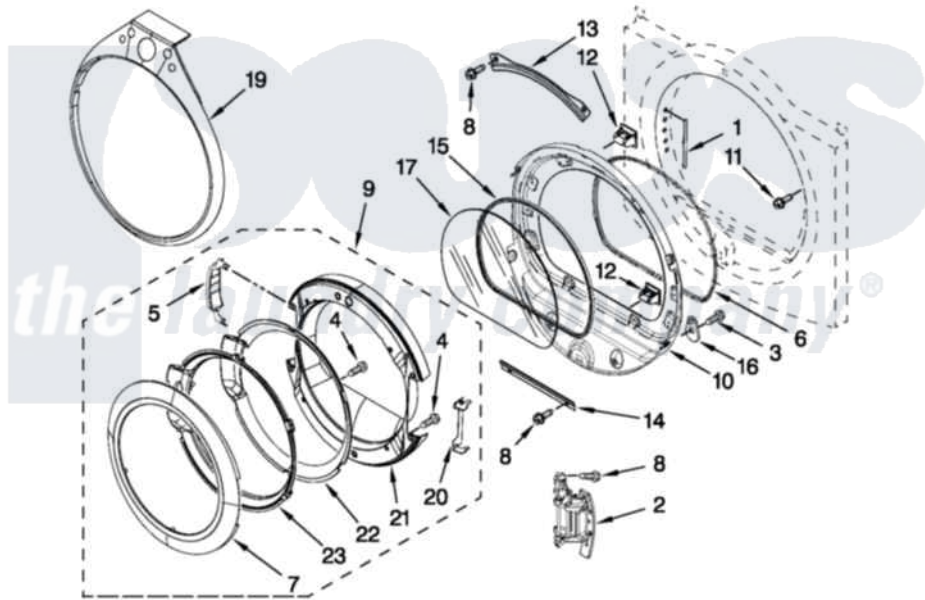

# Whirlpool YWED9550WR1 04 - DOOR PARTS

## DOOR PARTS

For Model: YWED9550WW1, YWED9550WL1, YWED9550WR1  
(White) (Mercury) (Red)

W10280317

7

Whirlpool [Residential Whirlpool YWED9550WR1 Dryer Parts](#) Parts Diagram 04 - DOOR PARTS  
Click on the part number to view part

Item	Original Part Number	Replaced By	Status	Part Description
1	<a href="#">W10085210</a>			Label-Hinge Hole Cover Front Panel
2	<a href="#">W10139920</a>			Door Hinge Assembly
3	<a href="#">W10159996</a>			Screw, 10-24 X 25/64
4	<a href="#">9742177</a>			Screw, 8-18 X .625
5	<a href="#">W10180119</a>			Cover-Hinge, Stationary Cover Hinge
NI	<a href="#">W10181197</a>			Cover Hinge
6	<a href="#">W10139457</a>			Seal-Door Handle, Ring Door
7	<a href="#">8579502</a>			Handle, Door
8	3393258	<a href="#">3373329D</a>		Screw
9	<a href="#">W10180115</a>			Door Assembly
10	<a href="#">8578229</a>			Door Assembly
11	<a href="#">355515</a>			Screw, 8-18 X 11/16
12	690081	<a href="#">279570</a>		Latch
13	<a href="#">8519356</a>			Retainer-Window
14	<a href="#">8519354</a>			Retainer-Window

15	<a href="#">8579662</a>	Gasket, Window
16	<a href="#">W10048910</a>	Screw-Plug
17	<a href="#">8566254</a>	Glass-Window
19	<a href="#">W10246600</a>	Tear-Drop Trim And Clip Assembly
"	<a href="#">W10249765</a>	Tear-Drop Trim And Clip Assembly
"	<a href="#">W10249767</a>	Tear-Drop Trim And Clip Assembly
20	<a href="#">W10180120</a>	Shield, Door
21	<a href="#">W10180118</a>	Door, Intermediate
22	<a href="#">W10180117</a>	Door Mask
23	<a href="#">8578155</a>	Door Screen