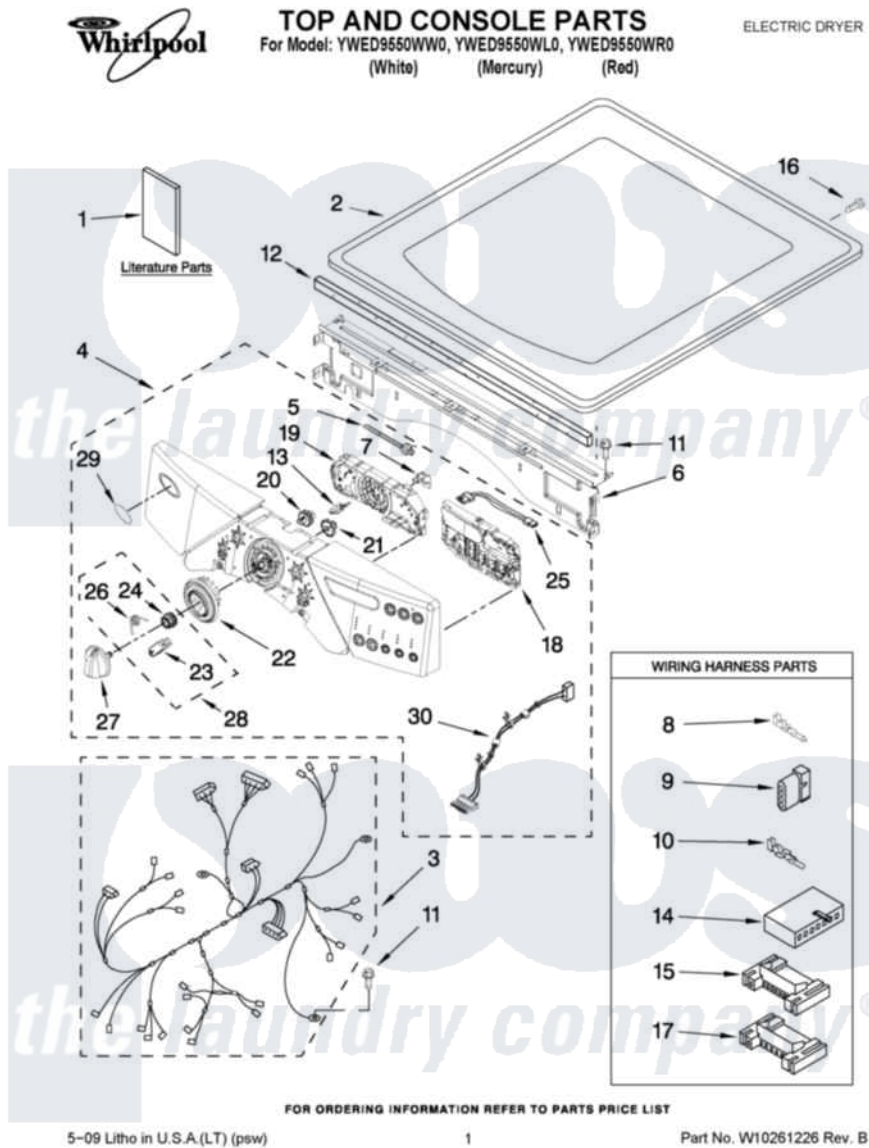

# Whirlpool YWED9550WW0 01 - TOP AND CONSOLE PARTS

Whirlpool Residential Whirlpool YWED9550WW0 Dryer Parts Parts Diagram 01 - TOP AND CONSOLE PARTS  
 Click on the part number to view part

Item	Original Part Number	Replaced By	Status	Part Description
1	<a href="#">W10244607</a>			Use And Care Guide
"	W10251194		Not Available	TECH SHEET
"	W10224610		Not Available	INSTALLATION (INSTRUCTION)
2	3980634	<a href="#">W10117263</a>		Top
"	<a href="#">W10249739</a>			Top
"	<a href="#">W10249738</a>			Toe Panel
3	W10111016		Not Available	Harness, Main
4	<a href="#">W10246596</a>			Panel, Console
"	<a href="#">W10251598</a>			Panel, Console
"	<a href="#">W10251606</a>			Panel, Console
5	<a href="#">3391018</a>			Tie Cable
6	<a href="#">W10215656</a>			Bracket, Console
7	<a href="#">W10112268</a>			Clip-Harness
8	<a href="#">94614</a>			Terminal
9	<a href="#">3936144</a>			Do-It-Yourself Repair Manuals
10	94613	<a href="#">596797</a>		Terminal

11	3390647	<a href="#">488729</a>	Screw
12	<a href="#">W10112267</a>		Foam-Seal Control Bracket
13	W10030070	<a href="#">W10012480</a>	Kit
14	<a href="#">3936150</a>		Connector, 7-Circuit
15	<a href="#">3395683</a>		Receptacle, Multi-Terminal
16	98139	<a href="#">303776</a>	Screw
17	<a href="#">2203186</a>		Connector, 5-Circuit
18	W10248084	<a href="#">W10294712</a>	Kit
19	<a href="#">W10110658</a>		User Interface
20	<a href="#">W10012430</a>		Encoder, Wheel Kit.
21	<a href="#">W10012440</a>		Retainer-Snap
22	<a href="#">W10250089</a>		Knob, Light Ring
23	W10012810	<a href="#">280230</a>	Encoder, Wheel Kit.
24	W10012460	<a href="#">280230</a>	Encoder, Wheel Kit.
25	<a href="#">W10095960</a>		Harness, Communication
26	W10012820	<a href="#">280230</a>	Encoder, Wheel Kit.
27	<a href="#">W10190685</a>		Knob, Control
28	<a href="#">280230</a>		Encoder, Wheel Kit.
29	W10117943	<a href="#">8303811</a>	Badge, Assembly
30	<a href="#">W10111020</a>		Power Cable, User-Interface