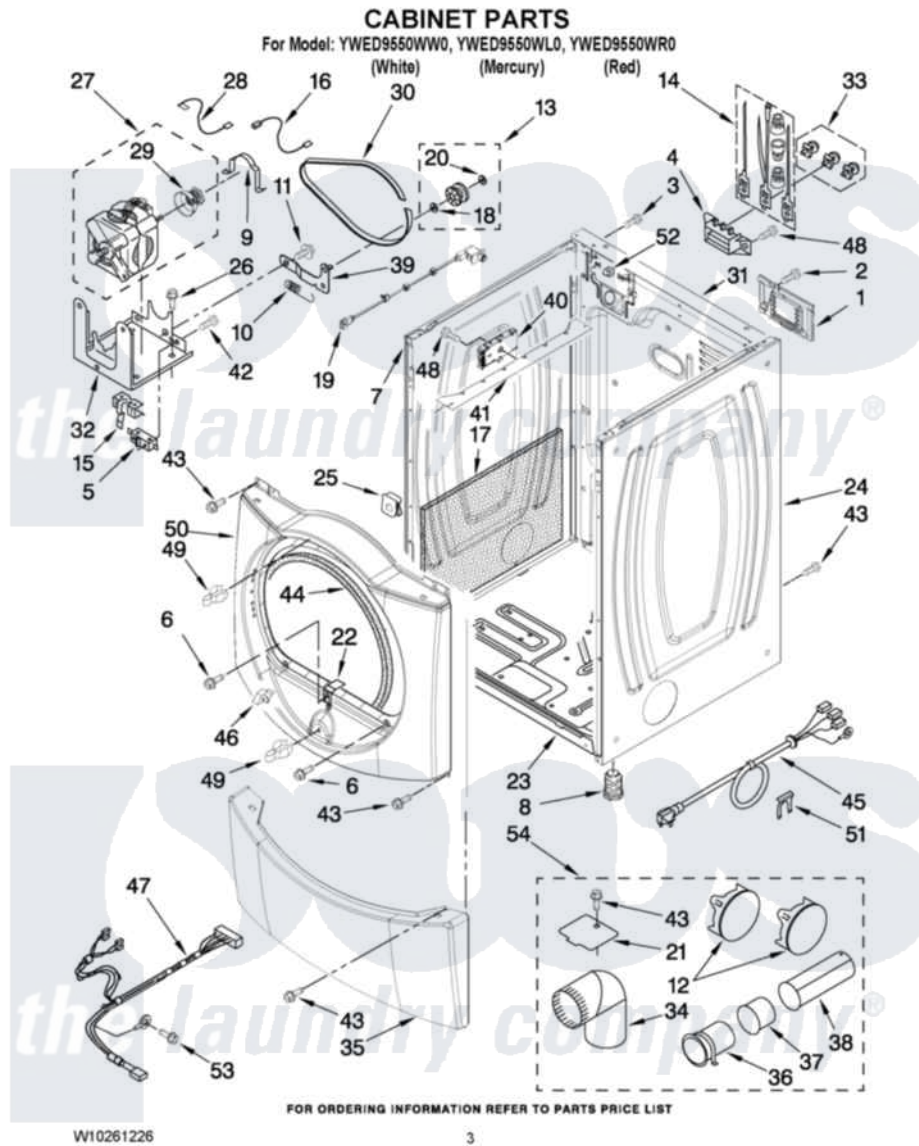

# Whirlpool YWED9550WW0 02 - CABINET PARTS

Whirlpool [Residential Whirlpool YWED9550WW0 Dryer Parts](#) Parts Diagram 02 - CABINET PARTS  
Click on the part number to view part

Item	Original Part Number	Replaced By	Status	Part Description
1	8576583	<a href="#">W10119283</a>		Cover, Terminal Block
2	3390814	<a href="#">90767</a>		Screw, 8A X 3/8 HeX Washer Head Tapping
3	8533974	<a href="#">4331106</a>		Screw, No.10-32 X 7/16
4	<a href="#">3397659</a>			Block, Terminal
5	3394881	<a href="#">279782</a>		Switch-Lid
6	3357011	<a href="#">308685</a>		Side Trim )
7	<a href="#">W10192435</a>			Panel, Side
"	<a href="#">W10249727</a>			Panel, Side
"	<a href="#">W10249768</a>			Panel, Side
8	3392100	<a href="#">49621</a>		Feet-Leveling
"	<a href="#">279810</a>			Foot-Optional
9	<a href="#">W10121316</a>			Plug, Multivalent
10	<a href="#">3387374</a>			Spring, Idler
11	<a href="#">3389420</a>			Retainer-Idler 1/4-20 X 1/16
12	<a href="#">49252</a>			Plug, Multivalent
"	W10151499	<a href="#">W10404617</a>		Plug, Multivalent