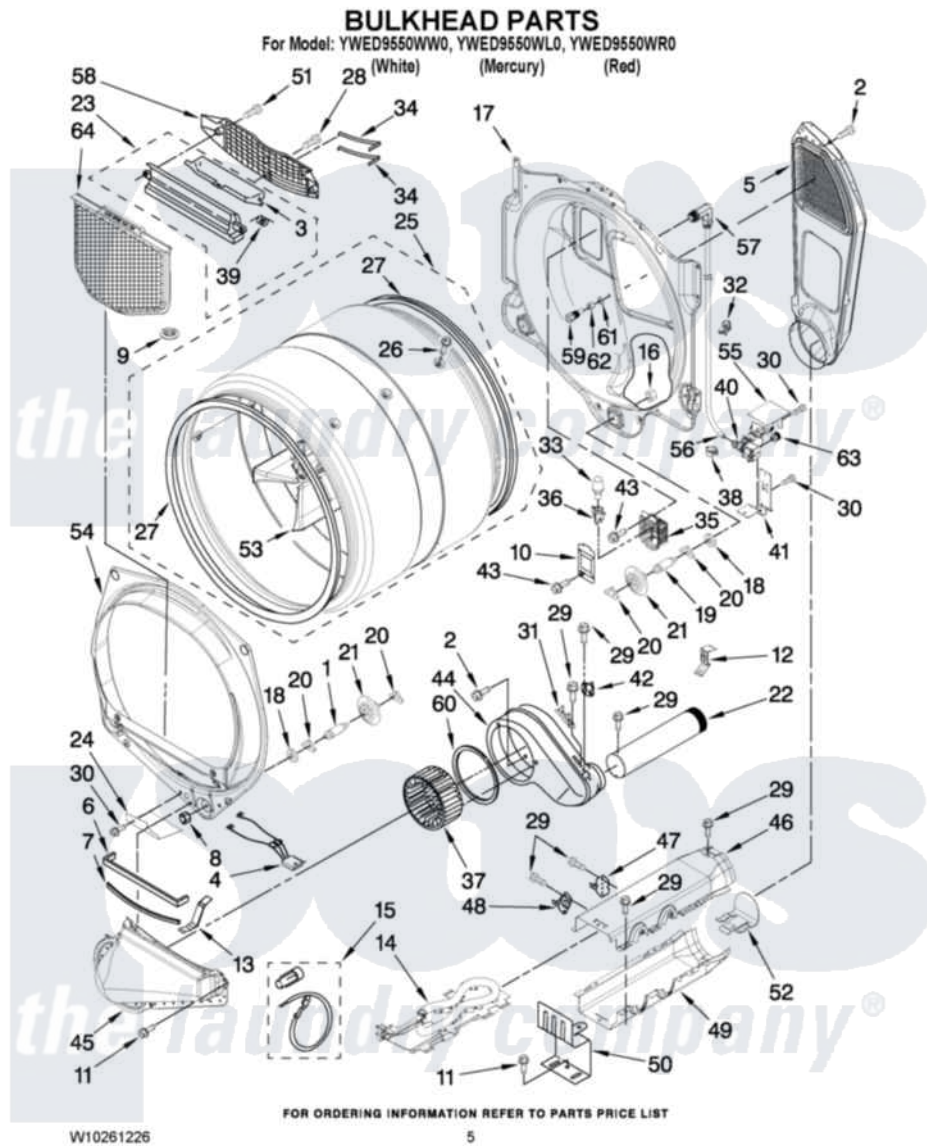

Whirlpool YWED9550WW0 03 - BULKHEAD PARTS

Whirlpool [Residential Whirlpool YWED9550WW0 Dryer Parts](#) Parts Diagram 03 - BULKHEAD PARTS
Click on the part number to view part

Item	Original Part Number	Replaced By	Status	Part Description
1	8575324	W10359271		Shaft, Drum Roller Threads
2	3390647	488729		Screw
3	3394984	8563758		Door, Lint Screen
4	3406653			Harness, Sensor
5	697354	3387911		Duct-Air
6	697813			Seal, Outlet Housing
7	697814	697813		Seal, Outlet Housing
8	3934666	W10080210		Nut, 3/8 X 16
9	W10128544			Housing-Outlet
10	3402841	8532165		Lens, Drum Light
11	489463			Screw, 8-18 X 1/16
12	8572105			Retainer, Toe Panel
13	8066208			Clip-Exhaust
14	8544771			Heater Element
15	279457			Wire Kit, Terminal
16	W10001120	W10080190		Nut, 3/8-16