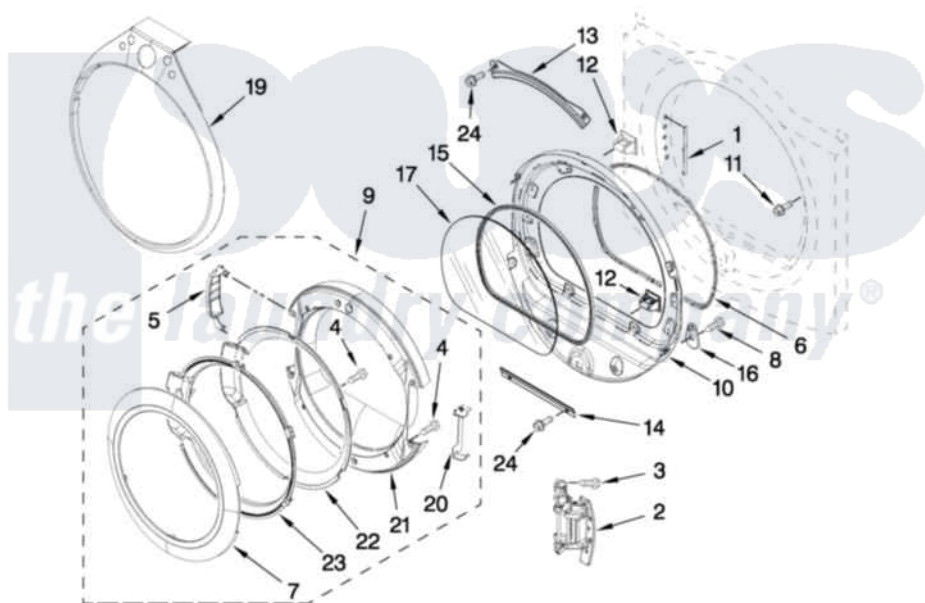

Whirlpool YWED9550WW0 04 - DOOR PARTS

DOOR PARTS

For Model: YWED9550WW0 (White) YWED9550WL0 (Mercury) YWED9550WR0 (Red)

FOR ORDERING INFORMATION REFER TO PARTS PRICE LIST

W10261226

7

Whirlpool [Residential Whirlpool YWED9550WW0 Dryer Parts](#) Parts Diagram 04 - DOOR PARTS

[Click on the part number to view part](#)

Item	Original Part Number	Replaced By	Status	Part Description
1	W10085210			Label-Hinge Hole Cover Front Panel
2	W10139920			Door Hinge Assembly
3	W10159996			Screw, 10-24 X 25/64
4	9742177			Screw, 8-18 X .625
5	W10180119			Cover-Hinge, Stationary Cover Hinge
"	W10181197			Cover Hinge
6	W10139457			Seal-Door Handle, Ring Door
7	8579502			Handle, Door
8	3393008	308685		Side Trim)
9	W10180115			Door Assembly
10	8578229			Door Assembly
11	355515			Screw, 8-18 X 11/16
12	690081	279570		Latch
13	8519356			Retainer-Window
14	8519354			Retainer-Window

15	8579662		Gasket, Window
16	W10048910		Screw-Plug
17	8566254		Glass-Window
19	W10246600		Tear-Drop Trim And Clip Assembly
"	W10249765		Tear-Drop Trim And Clip Assembly
"	W10249767		Tear-Drop Trim And Clip Assembly
20	W10180120		Shield, Door
21	W10180118		Door, Intermediate
22	W10180117		Door Mask
23	8578155		Door Screen
24	3393258	3373329D	Screw